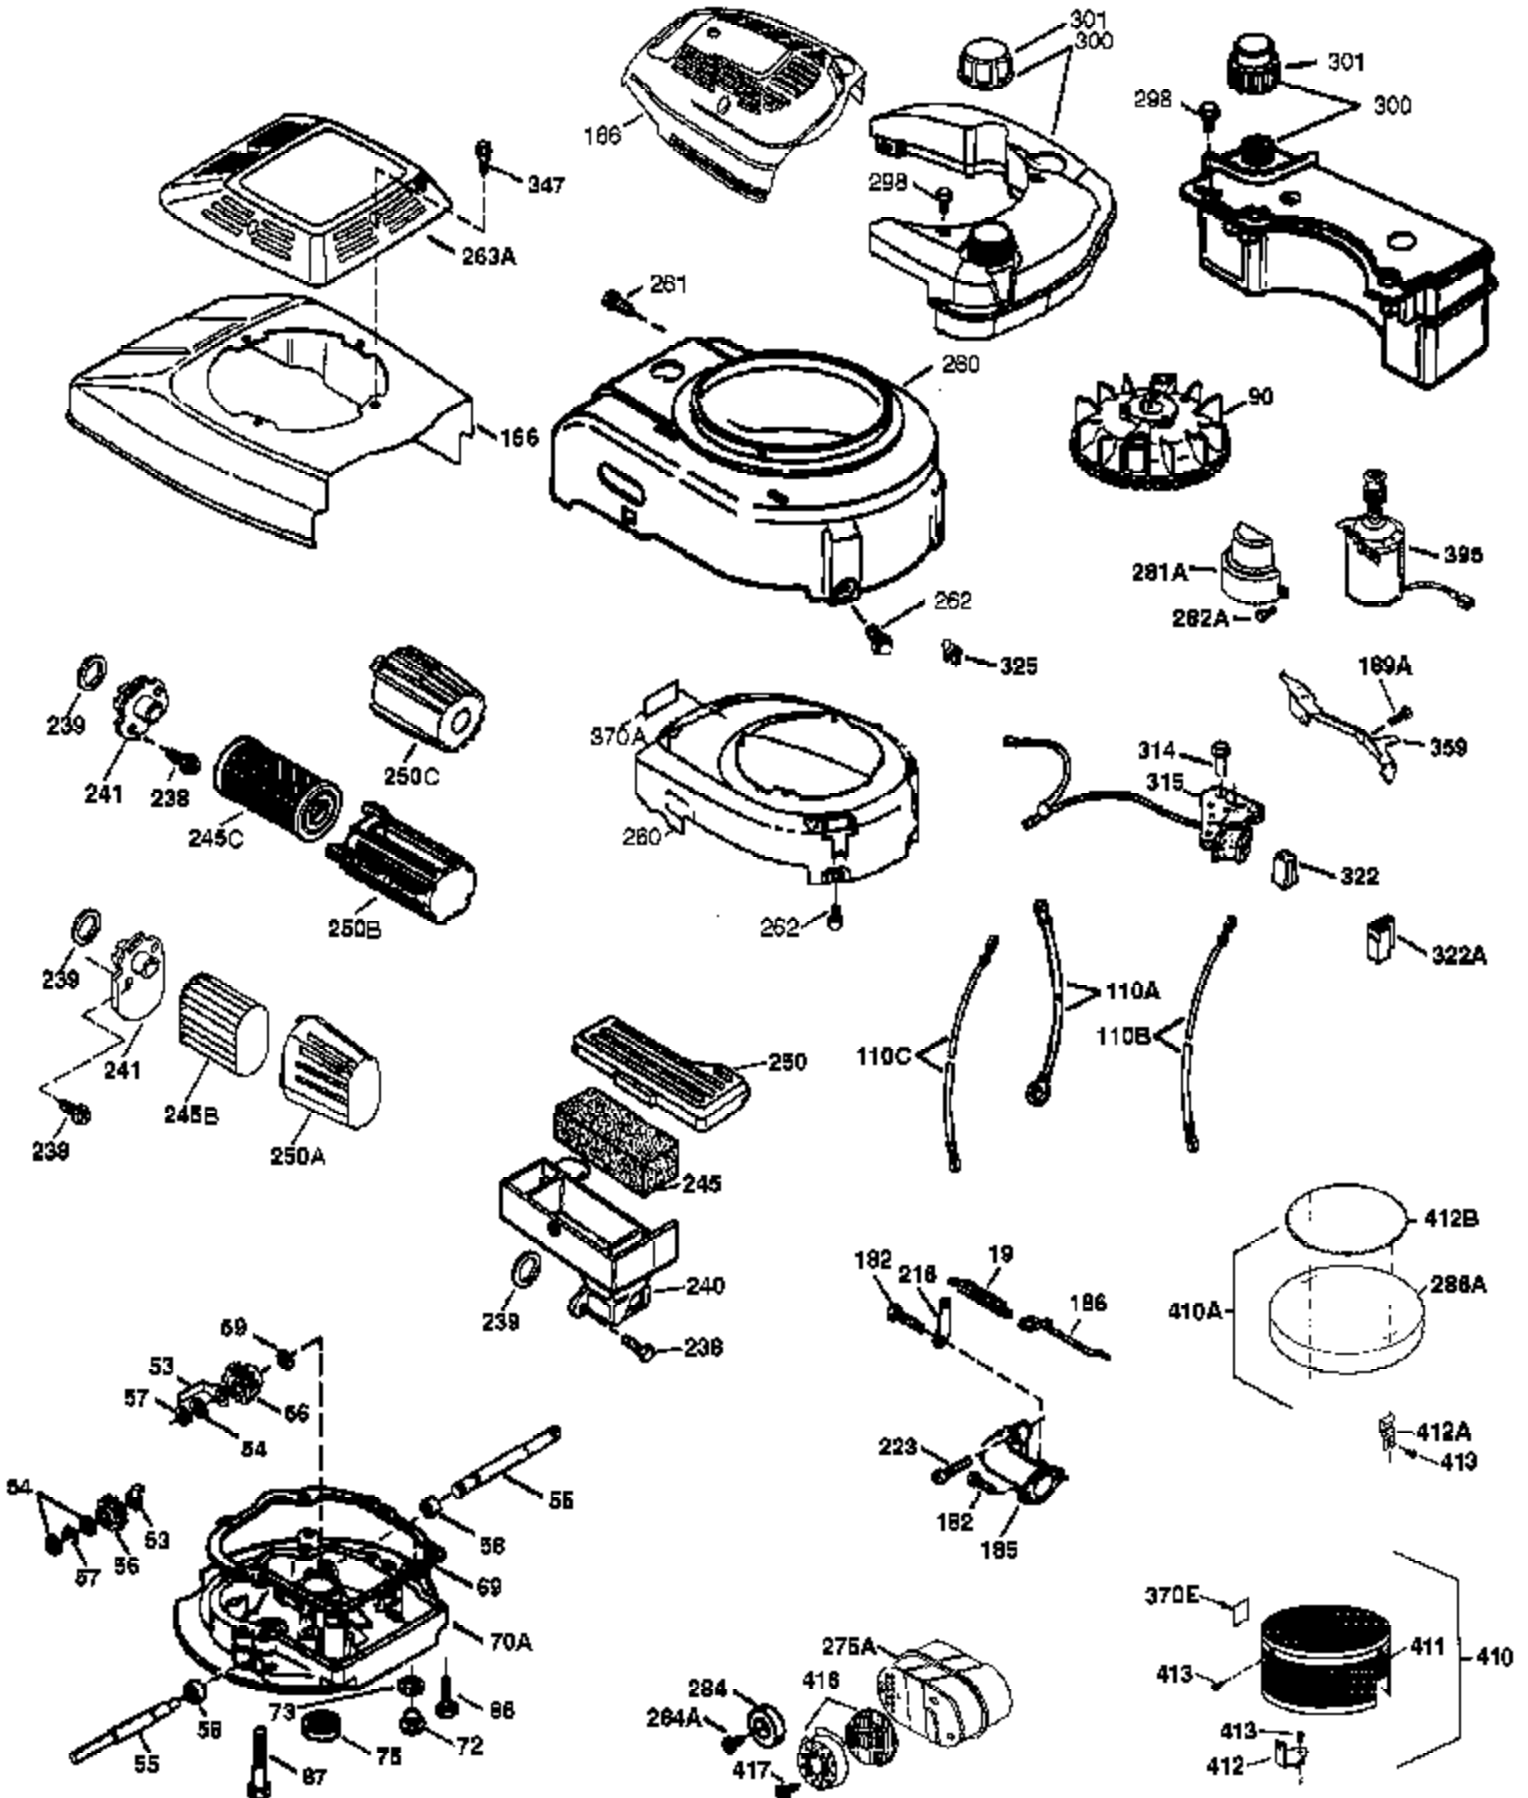

Ref #	Part Number	Qty	Description
19	36281	1	Extension Spring
41	35541	1	Piston & Pin Ass'y. (Std.) (Incl. 43)
41	35542	1	Piston & Pin Ass'y. (.010" OS) (Incl. 43)
41	35543	1	Piston & Pin Ass'y. (.020" OS) (Incl. 43)
69	37130	1	* Mounting Flange Gasket
72	36083	1	Oil Drain Plug
75	27897	1	Oil Seal
86	650488	6	Screw, 1/4-20 x 1-1/4"
90	611112	1	Flywheel
182	6201	2	Screw, 1/4-28 x 7/8"
185	36785	1	Intake Pipe
186	32653	1	Governor Link
216	33086	1	Control Bracket
223	650451	2	Screw, 1/4-20 x 1"
238	650806	2	Screw, 10-32 x 5/8"
239	34338	1	* Air Cleaner Gasket
240	37115	1	Air Cleaner Body (Incl. 239)
245	37116	1	Air Cleaner Filter
250	37118	1	Air Cleaner Cover
260	37151	1	Blower Housing
261	30200	2	Screw, 10-24 x 9/16"
262	650831	2	Screw, 1/4-20 x 1/2"
300	35586	1	Fuel Tank (Incl. 292 & 301)
301	36246	1	Fuel Cap
355	590701	1	Starter Handle (Black)
370A	36261	1	Identification Decal
416	36085	1	Spark Arrestor Kit (Incl. 417)(Optional)
417	650760	1	Screw, 8-32 x 3/8" (Optional)