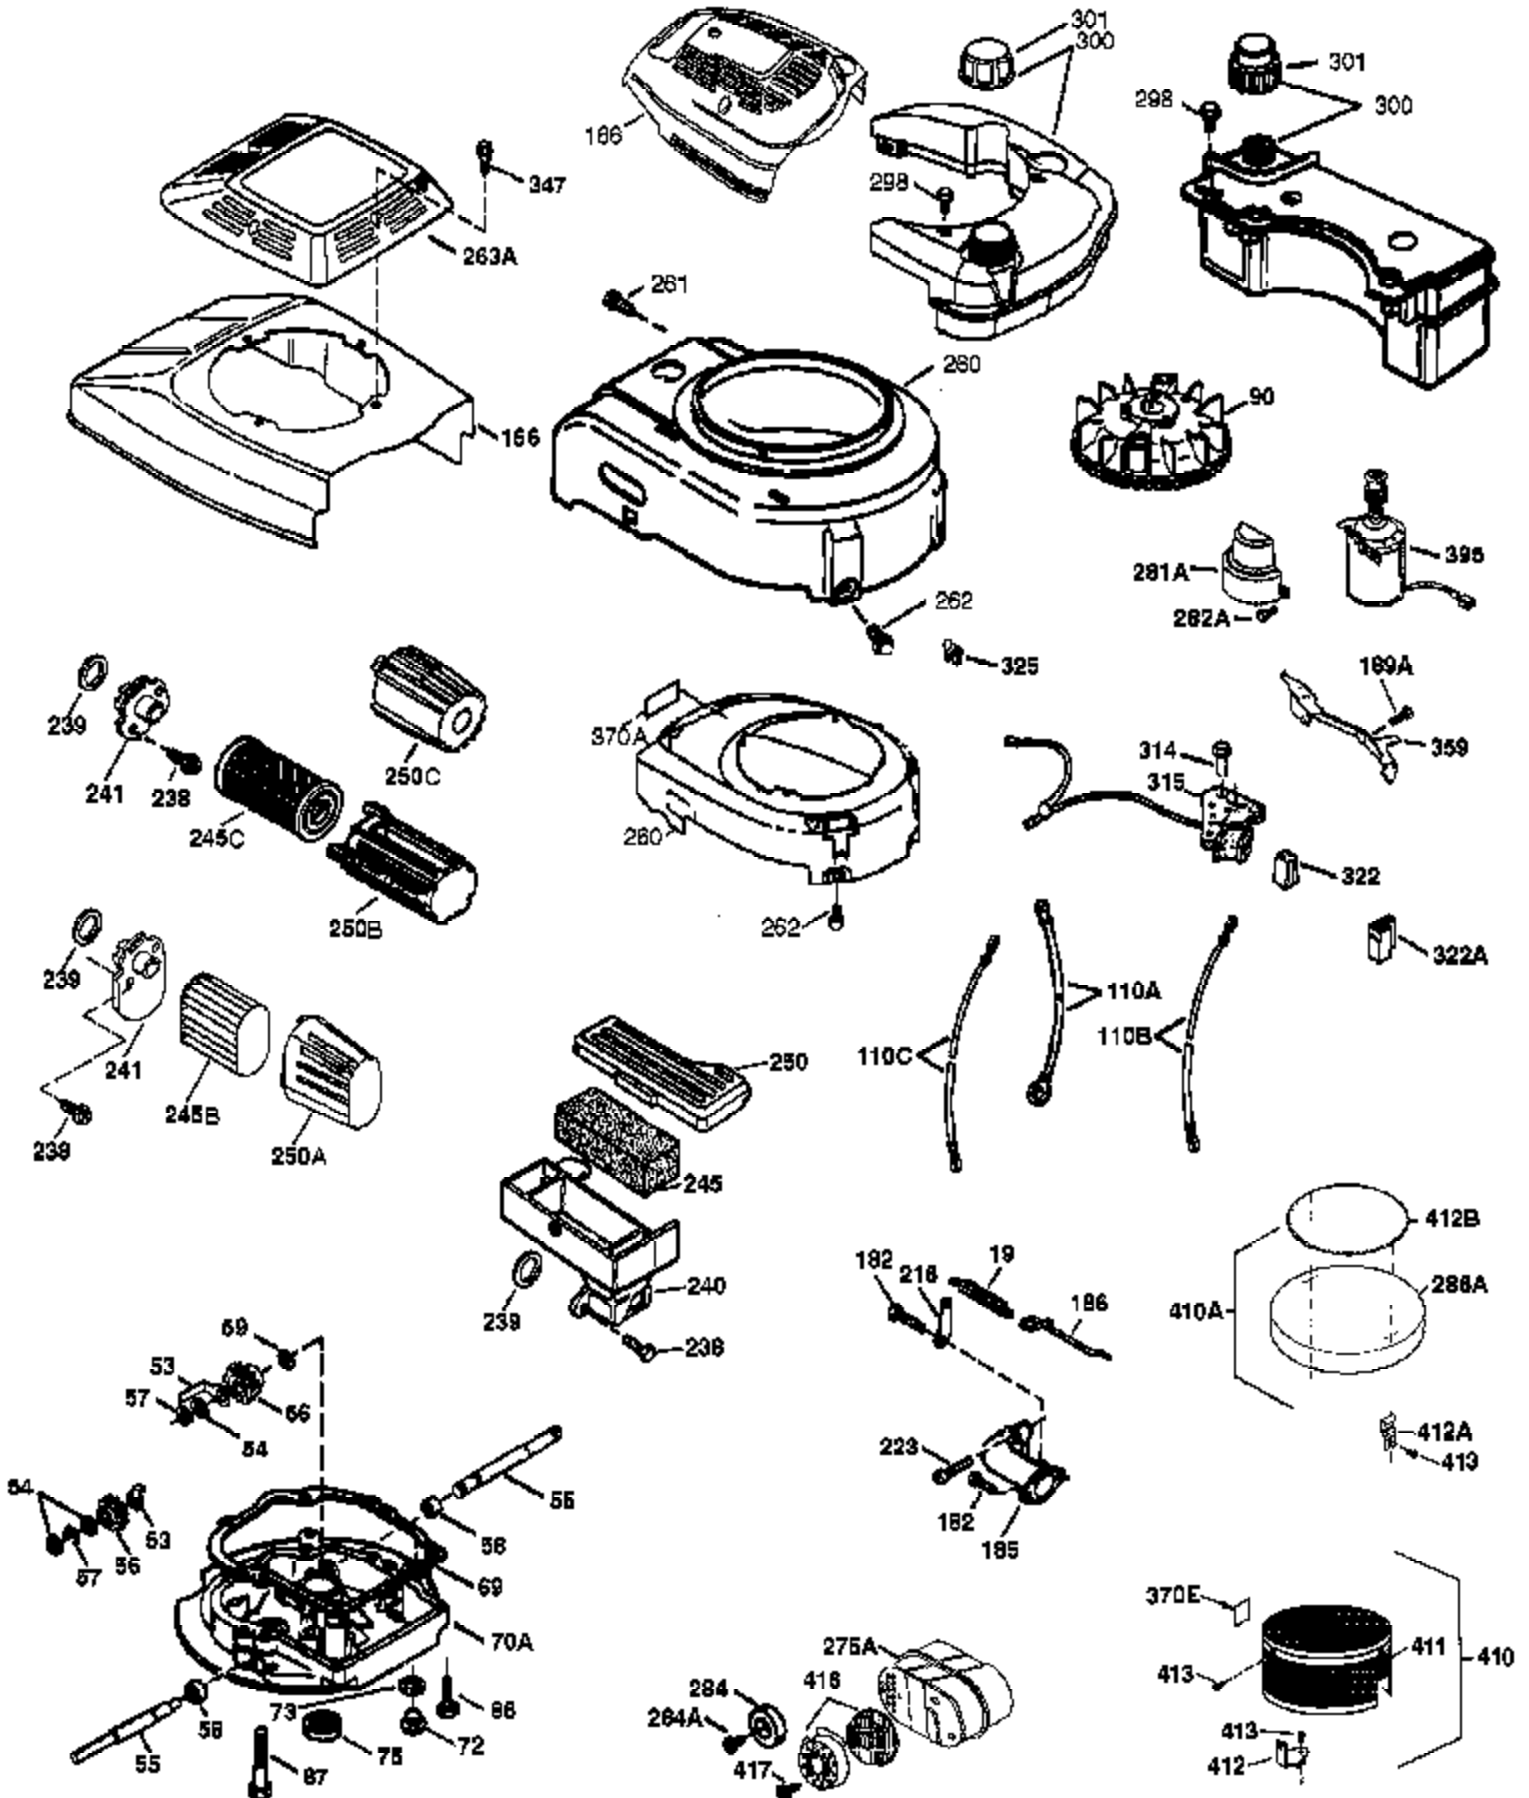

Engine Parts List #2

Ref #	Part Number	Qty	Description
19	36281	1	Extension Spring
41	35541	1	Piston & Pin Ass'y. (Std.) (Incl. 43)
41	35542	1	Piston & Pin Ass'y. (.010" OS) (Incl. 43)
41	35543	1	Piston & Pin Ass'y. (.020" OS) (Incl. 43)
69	35261	1	* Mounting Flange Gasket
72	36083	1	Oil Drain Plug
75	27897	1	Oil Seal
86	650488	6	Screw, 1/4-20 x 1-1/4"
90	611112	1	Flywheel
182	6201	2	Screw, 1/4-28 x 7/8"
185	36785	1	Intake Pipe
186	32653	1	Governor Link
216	33086	1	Control Bracket
223	650451	2	Screw, 1/4-20 x 1"
238	650806	2	Screw, 10-32 x 5/8"
239	34338	1	* Air Cleaner Gasket
240	37115	1	Air Cleaner Body (Incl. 239)
245	37116	1	Air Cleaner Filter
250	37118	1	Air Cleaner Cover
260	37151	1	Blower Housing
261	30200	2	Screw, 10-24 x 9/16"
262	650831	2	Screw, 1/4-20 x 1/2"
300	35586	1	Fuel Tank (Incl. 292 & 301)
301	36246	1	Fuel Cap
355	590701	1	Starter Handle (Black)
370A	36261	1	Lubrication Decal (Replaces 64-831)
416	36085	1	Spark Arrestor Kit (Incl. 417)(Optional)
417	650821	1	Screw, 10-32 x 1/2" (Optional)