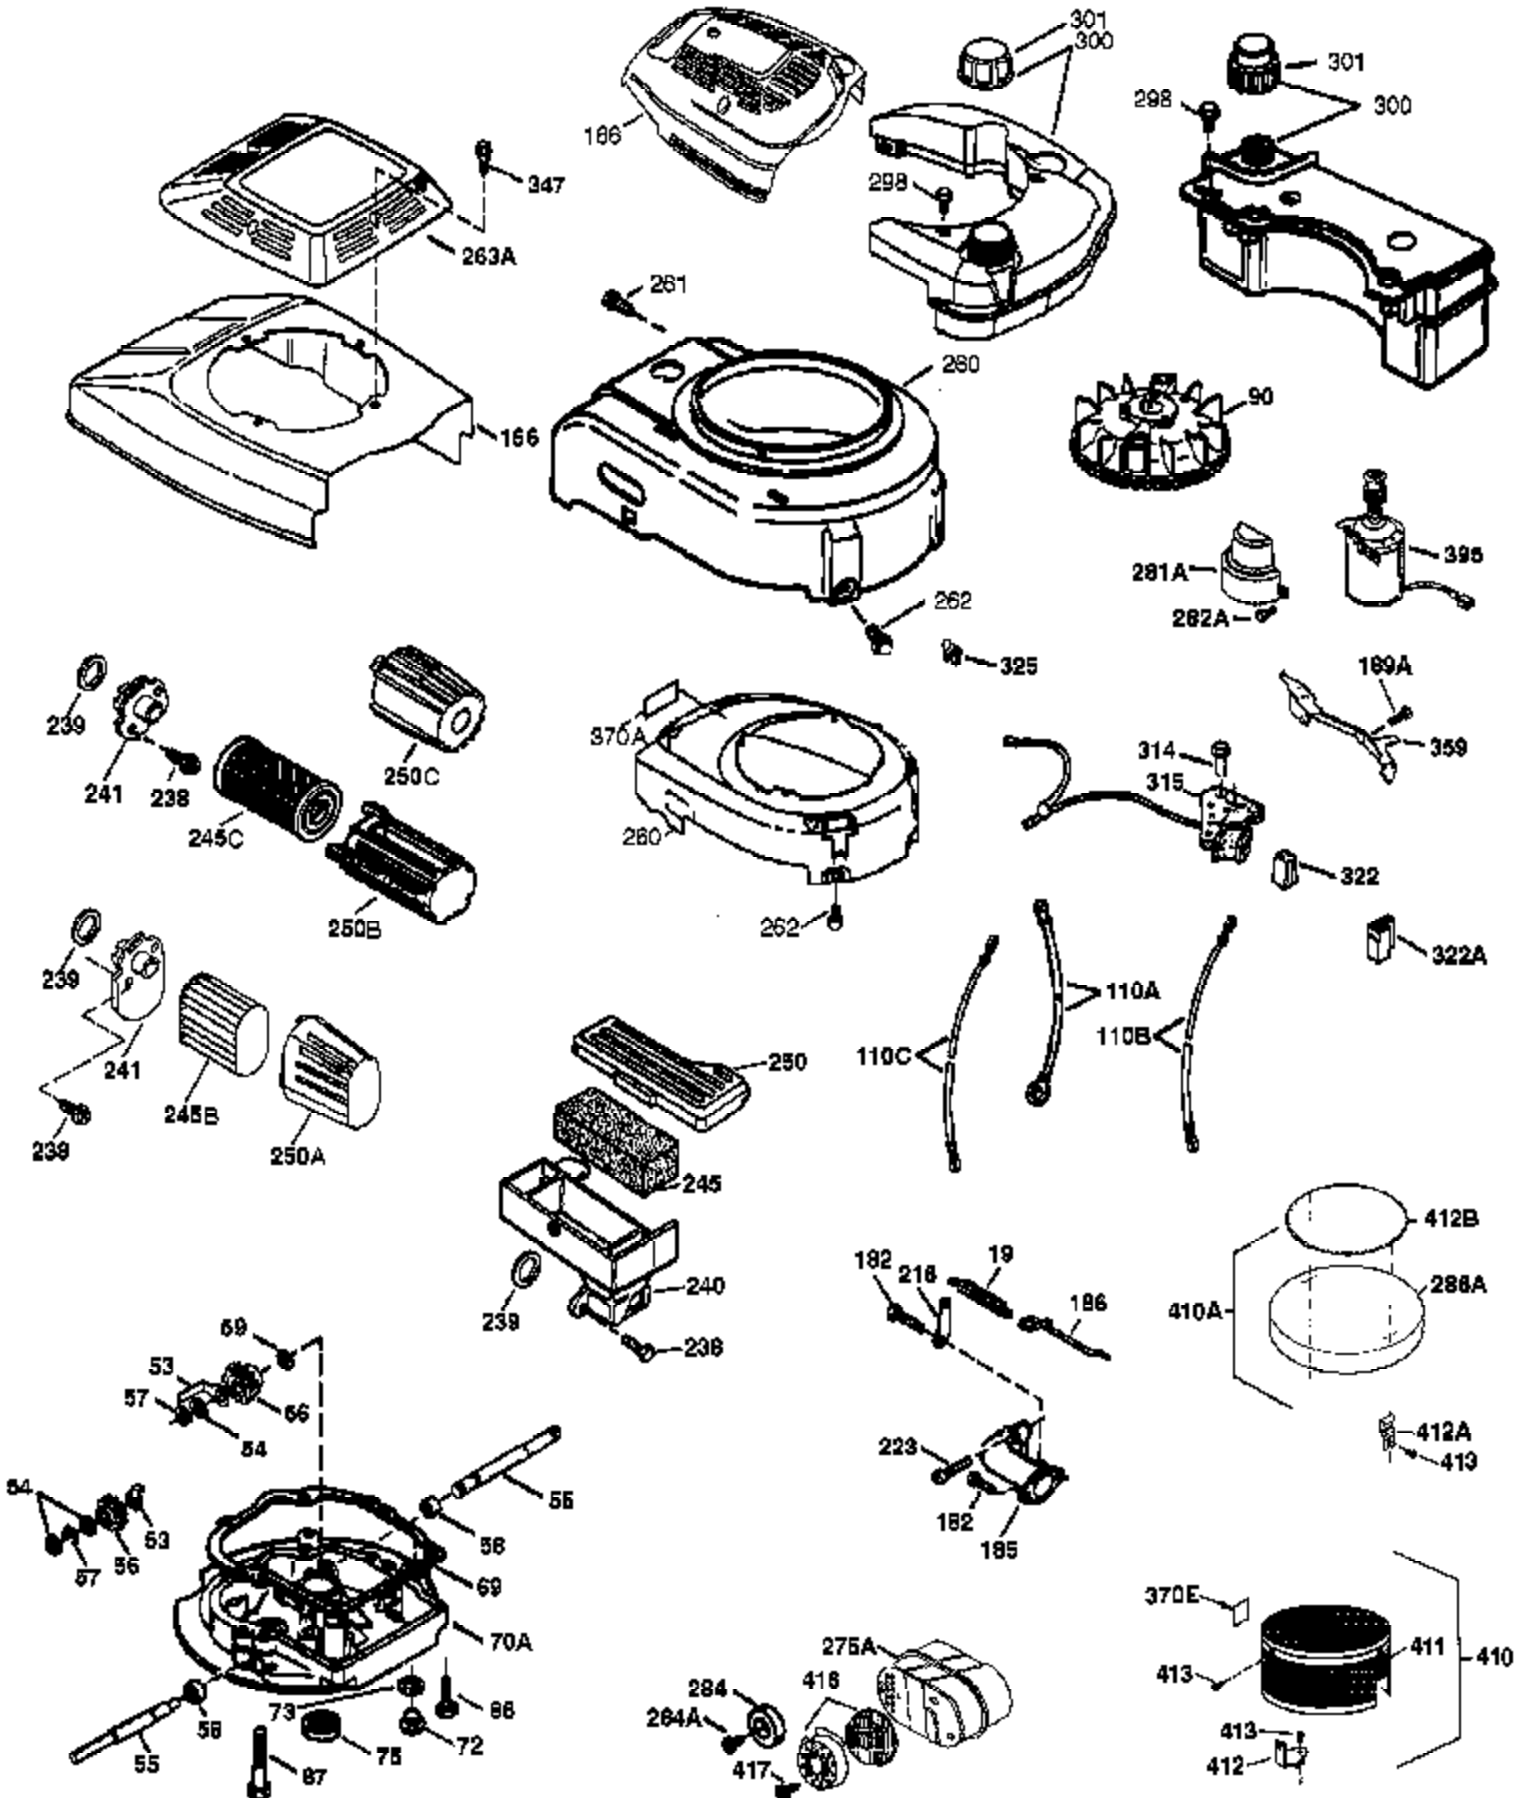

Engine Parts List #2

Ref #	Part Number	Qty	Description
19	36281	1	Extension Spring
41	35541	1	Piston & Pin Ass'y. (Std.) (Incl. 43)
41	35542	1	Piston & Pin Ass'y. (.010" OS) (Incl. 43)
41	35543	1	Piston & Pin Ass'y. (.020" OS) (Incl. 43)
69	35261	1	* Mounting Flange Gasket
72	36083	1	Oil Drain Plug
75	27897	1	Oil Seal
86	650488	6	Screw, 1/4-20 x 1-1/4"
90	611112	1	Flywheel
182	6201	2	Screw, 1/4-28 x 7/8"
185	36785	1	Intake Pipe
186	32653	1	Governor Link
216	33086	1	Control Bracket
223	650451	2	Screw, 1/4-20 x 1"
238	650806	2	Screw, 10-32 x 5/8"
239	34338	1	* Air Cleaner Gasket
240	37115	1	Air Cleaner Body (Incl. 239)
245	37116	1	Air Cleaner Filter
250	37118	1	Air Cleaner Cover
260	37151	1	Blower Housing
261	30200	2	Screw, 10-24 x 9/16"
262	650831	2	Screw, 1/4-20 x 1/2"
300	35586	1	Fuel Tank (Incl. 292 & 301)
301	36246	1	Fuel Cap
370A	36261	1	Lubrication Decal
416	36085	1	Spark Arrestor Kit (Incl. 417)(Optional)
417	650821	1	Screw, 10-32 x 1/2" (Optional)