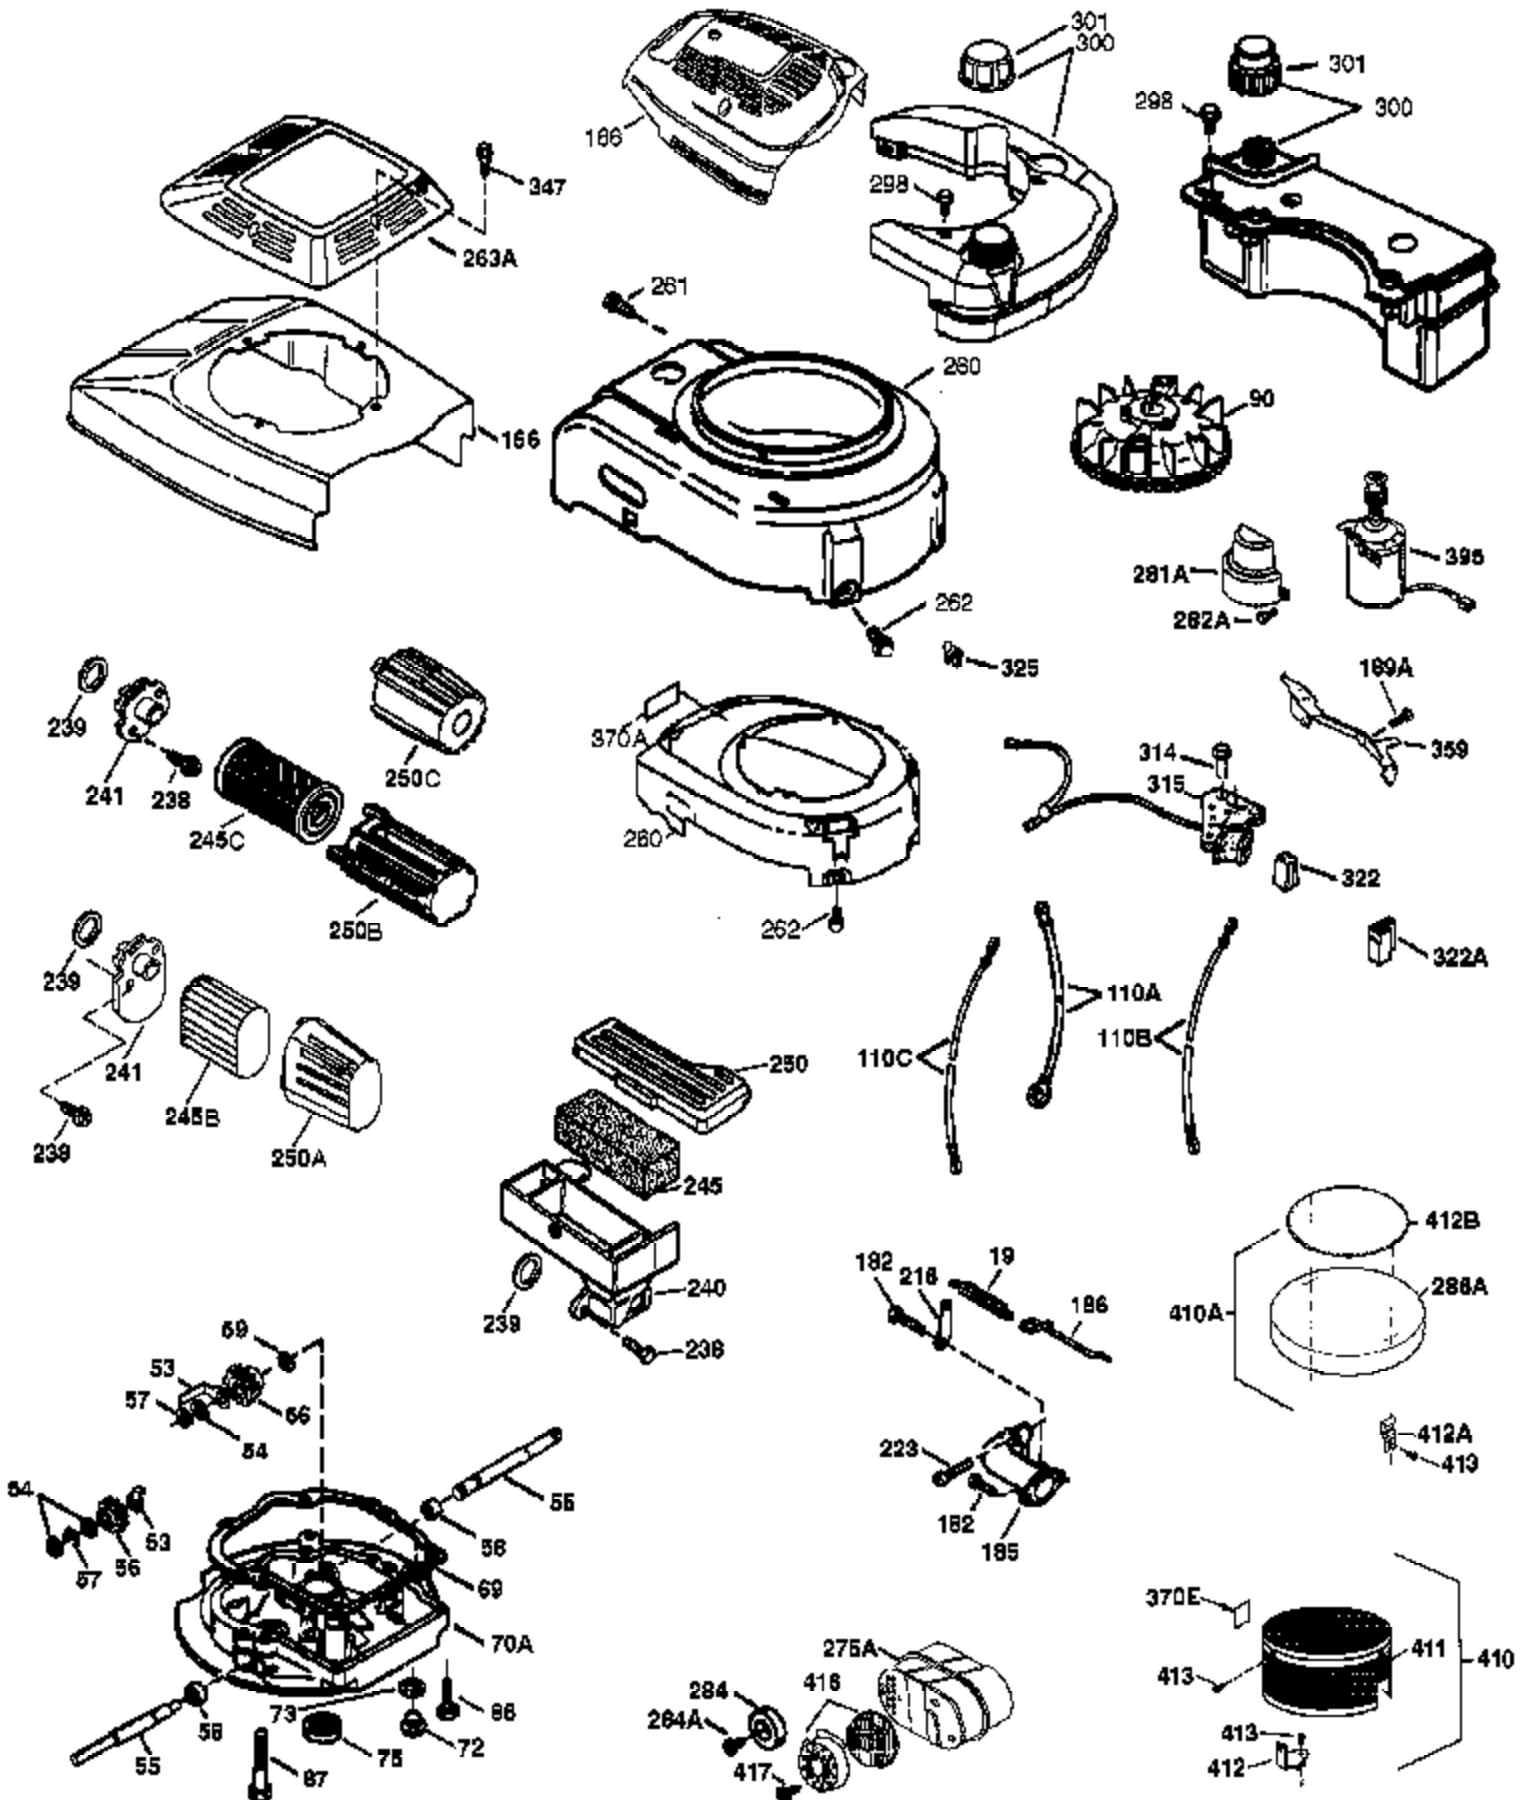

Engine Parts List #2

Ref #	Part Number	Qty	Description
19	37453	1	Extension Spring
41	35541	1	Piston & Pin Ass'y. (Std.) (Incl. 43)
41	35542	1	Piston & Pin Ass'y. (.010" OS) (Incl. 43)
41	35543	1	Piston & Pin Ass'y. (.020" OS) (Incl. 43)
69	35261	1	* Mounting Flange Gasket
72	36083	1	Oil Drain Plug
75	27897	1	Oil Seal
86	650488	6	Screw, 1/4-20 x 1-1/4"
90	611112	1	Flywheel
182	6201	2	Screw, 1/4-28 x 7/8"
185	36785	1	Intake Pipe
186	36255	1	Governor Link
223	650451	2	Screw, 1/4-20 x 1"
238	650806	2	Screw, 10-32 x 5/8"
239	34338	1	* Air Cleaner Gasket
240	37115	1	Air Cleaner Body
245	37116	1	Air Cleaner Filter
250	37118	1	Air Cleaner Cover
260	37135	1	Blower Housing
261	30200	2	Screw, 10-24 x 9/16"
262	650831	2	Screw, 1/4-20 x 1/2"
300	35586	1	Fuel Tank (Incl. 292 & 301)
301	36246	1	Fuel Cap
370A	36261	1	Lubrication Decal
416	36085	1	Spark Arrestor Kit (Incl. 417)(Optional)
417	650821	1	Screw, 10-32 x 1/2" (Optional)