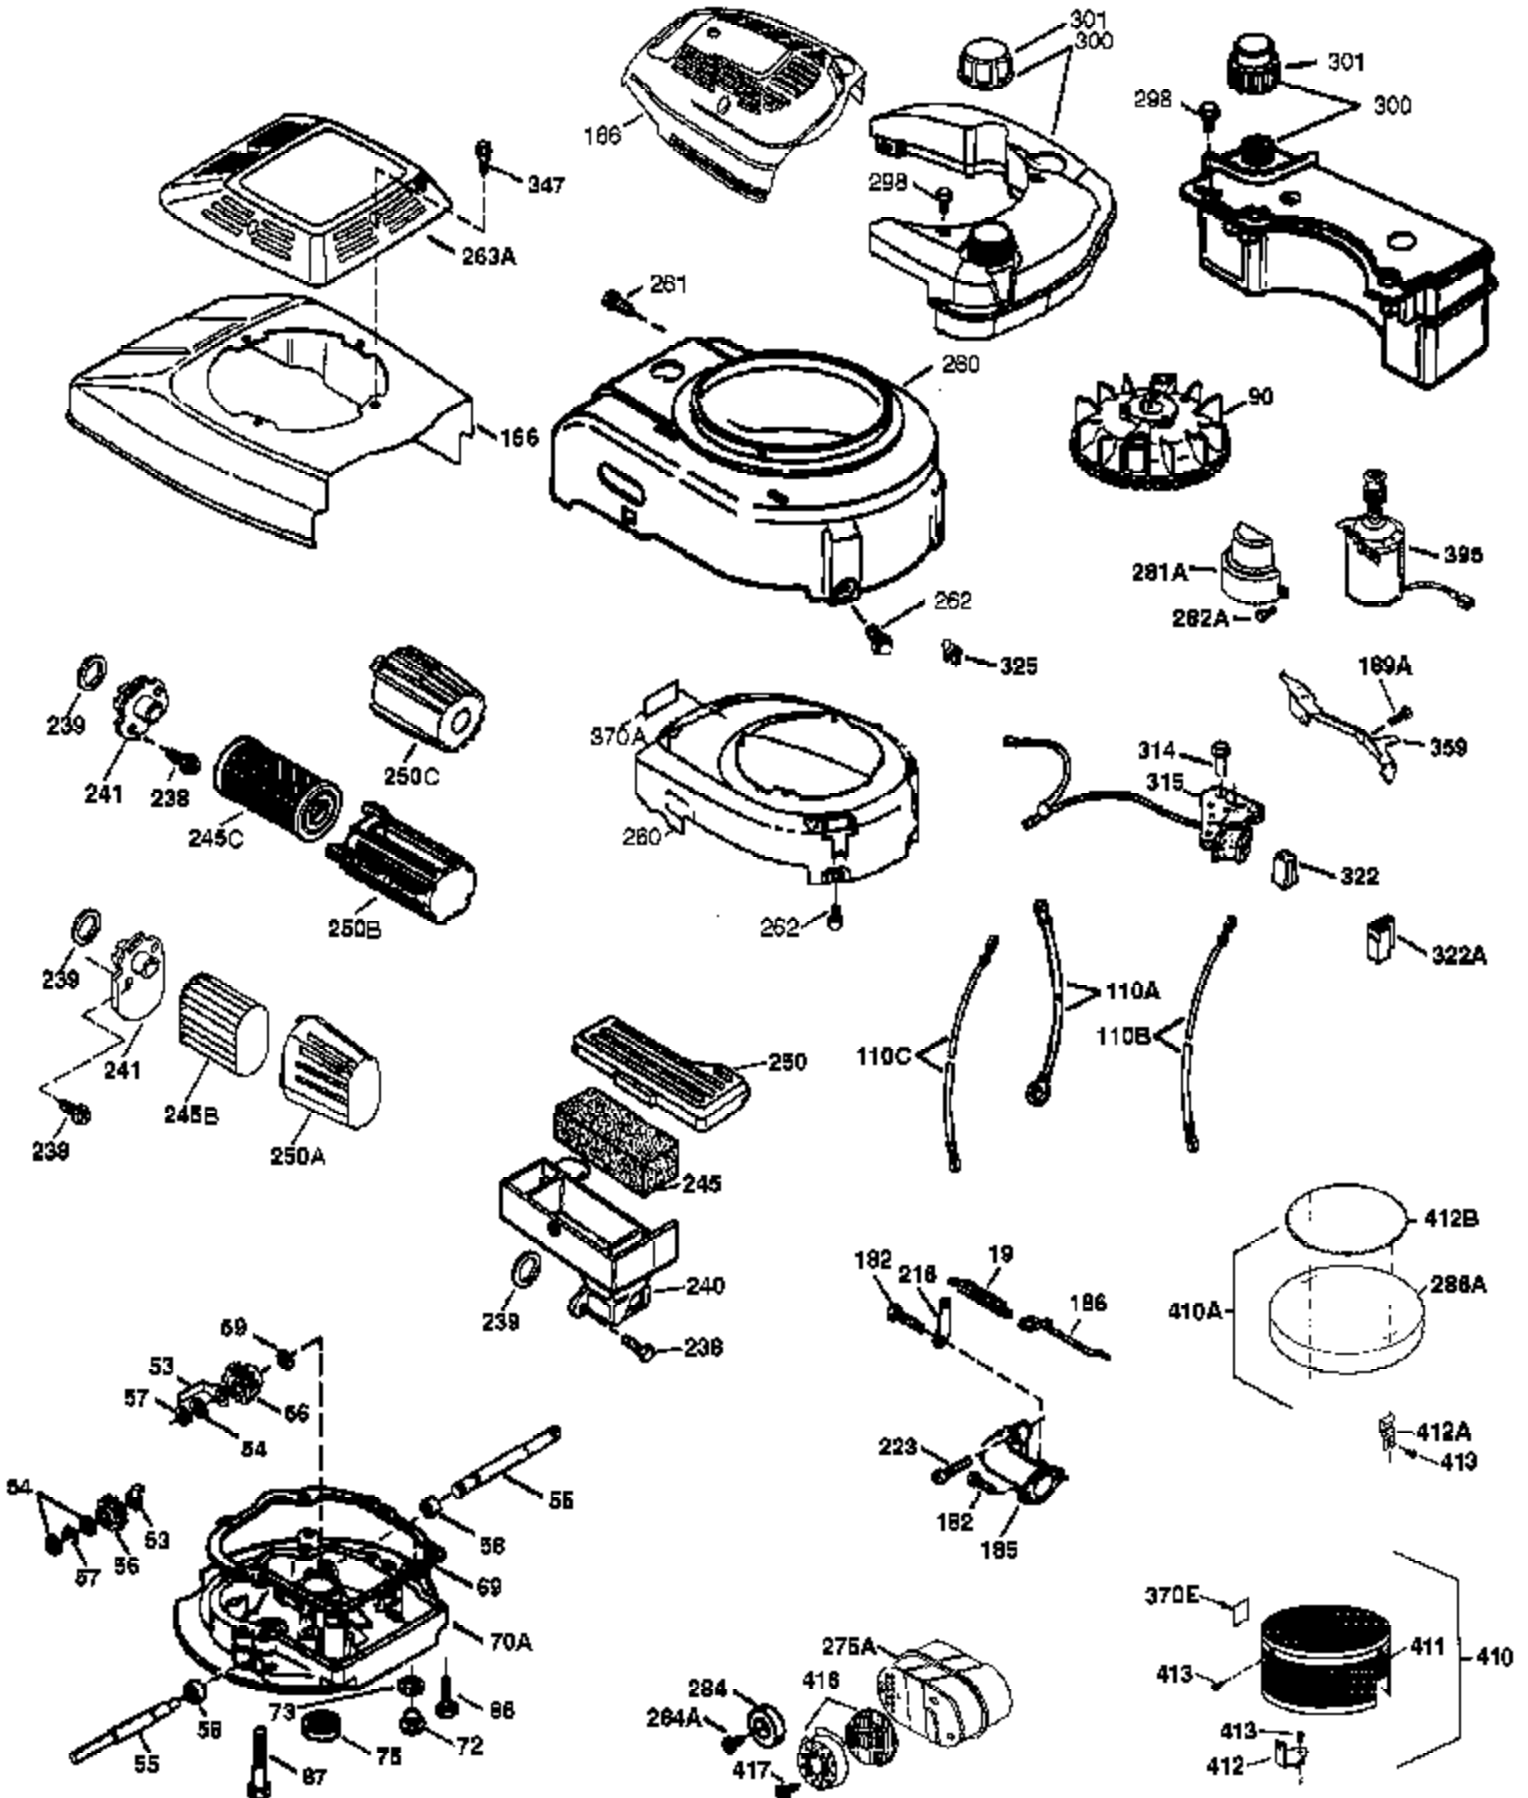

Engine Parts List #2

Ref #	Part Number	Qty	Description
19	36796	1	Extension Spring
41	35541	1	Piston & Pin Ass'y. (Std.) (Incl. 43)
41	35542	1	Piston & Pin Ass'y. (.010" OS) (Incl. 43)
41	35543	1	Piston & Pin Ass'y. (.020" OS) (Incl. 43)
69	35261	1	Mounting Flange Gasket
72	36083	1	Oil Drain Plug
75	27897	1	Oil Seal
86	650488	6	Screw, 1/4-20 x 1-1/4"
90	611112	1	Flywheel
182	6201	2	Screw, 1/4-28 x 7/8"
185	36785	1	Intake Pipe
186	36255	1	Governor Link
223	650451	2	Screw, 1/4-20 x 1"
238	650806	2	Screw, 10-32 x 5/8"
239	34338	1	* Air Cleaner Gasket
240	37115	1	Air Cleaner Body
245	37116	1	Air Cleaner Filter
250	37118	1	Air Cleaner Cover
260	37135	1	Blower Housing
261	30200	2	Screw, 10-24 x 9/16"
262	650831	2	Screw, 1/4-20 x 1/2"
300	35586	1	Fuel Tank (Incl. 292 & 301)
301	36246	1	Fuel Cap
370A	36261	1	Lubrication Decal
416	36085	1	Spark Arrestor Kit (Incl. 417)(Optional)
417	650760	1	Screw, 8-32 x 3/8" (Optional)