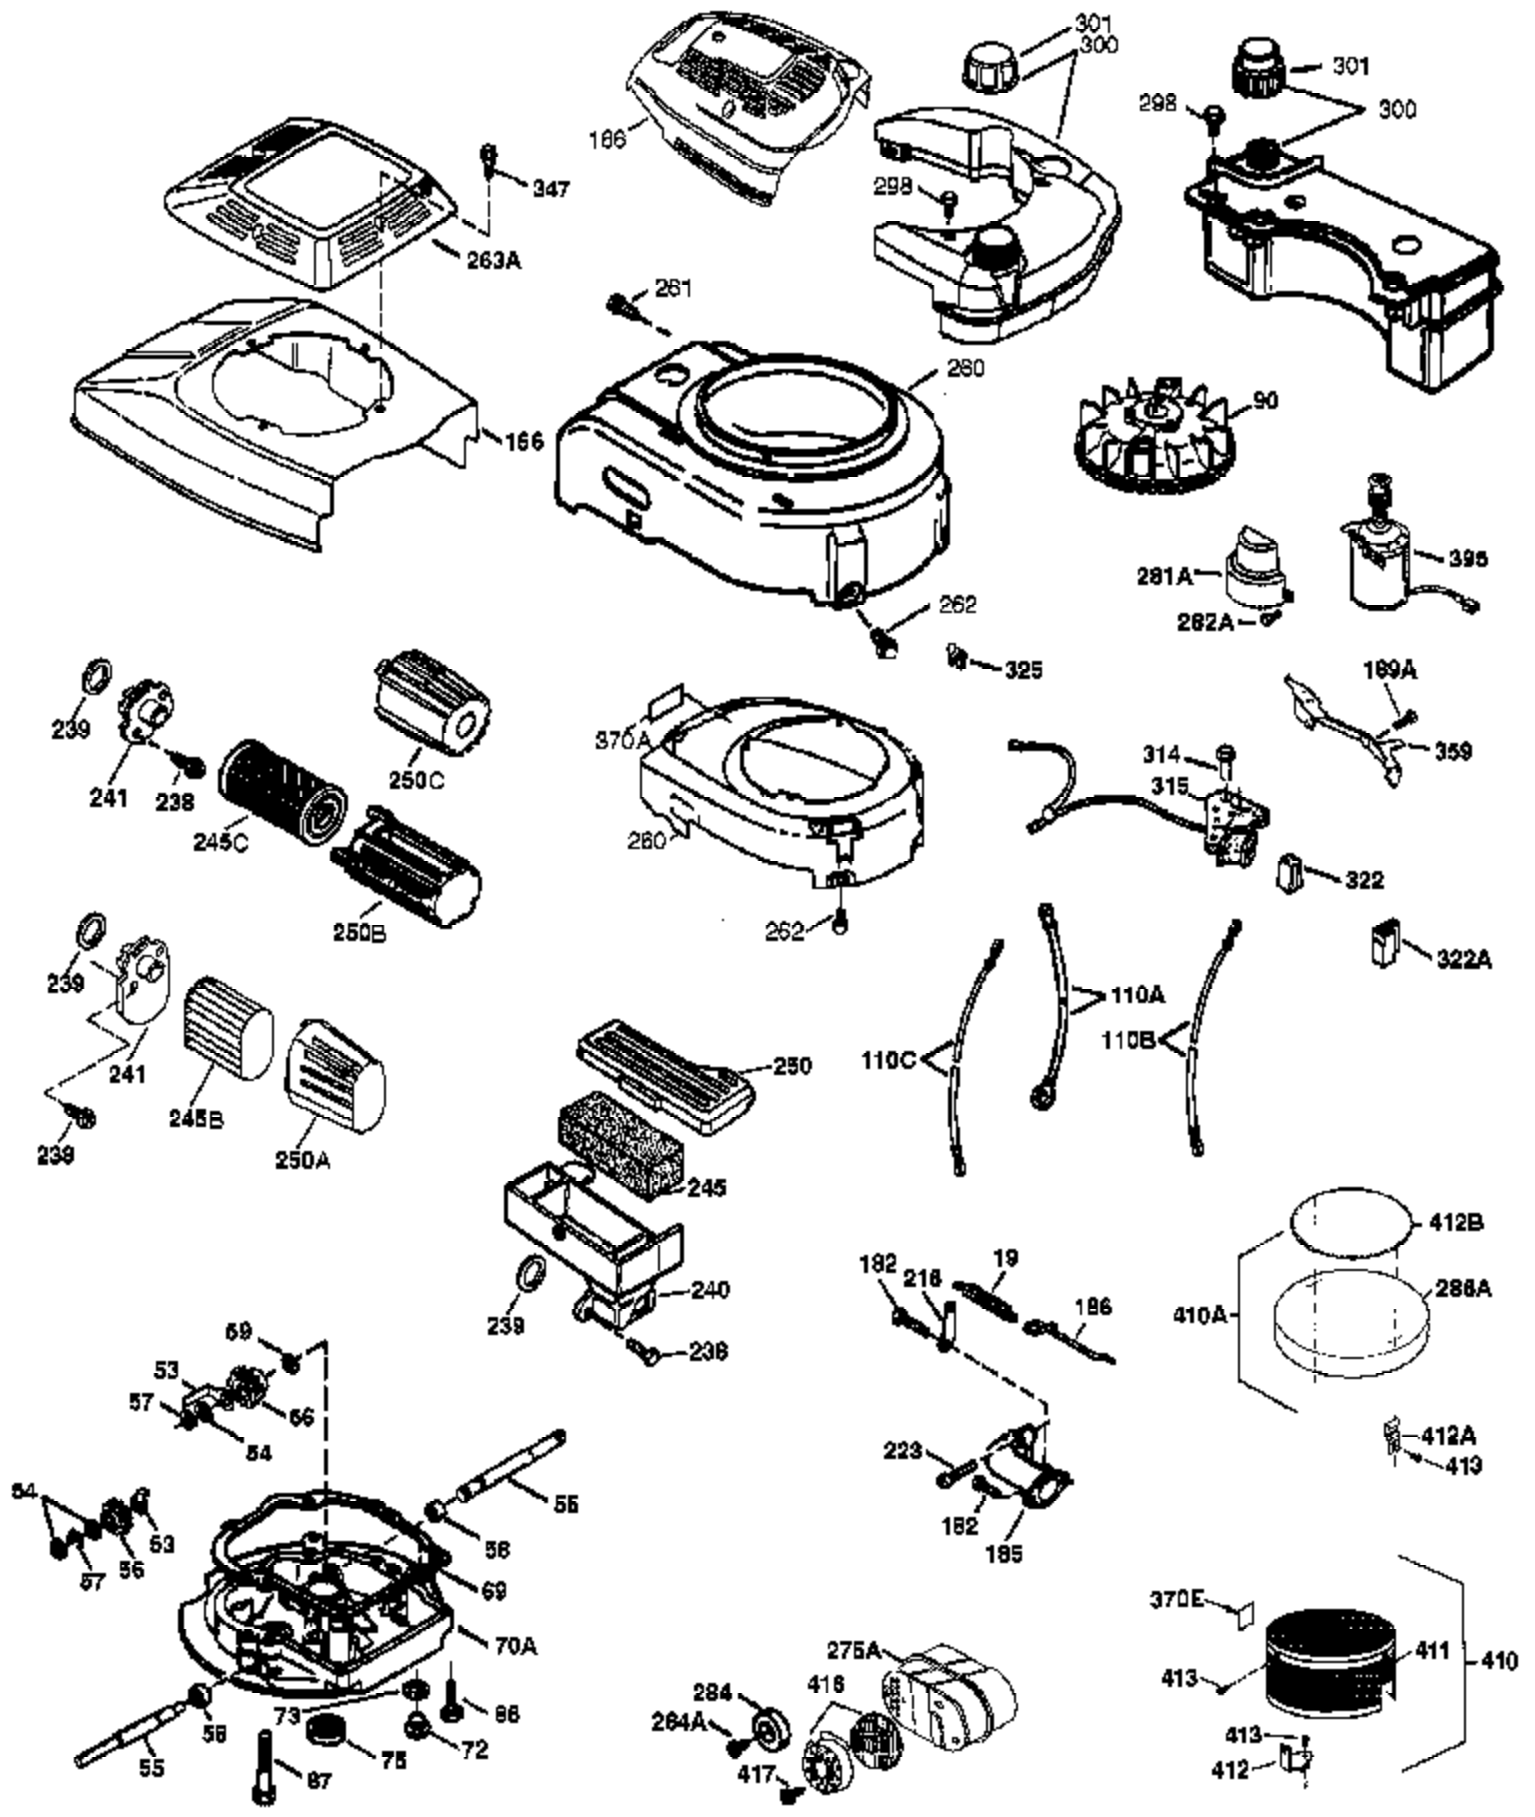

Engine Parts List #2

Ref #	Part Number	Qty	Description
19	36281	1	Extension Spring
41	35541	1	Piston & Pin Ass'y. (Std.) (Incl. 43)
41	35542	1	Piston & Pin Ass'y. (.010" OS) (Incl. 43)
41	35543	1	Piston & Pin Ass'y. (.020" OS) (Incl. 43)
69	35261	1	* Mounting Flange Gasket
72	30572	1	Oil Drain Plug (Incl. 73)
73	28833	1	Drain Plug Gasket
75	27897	1	Oil Seal
86	650488	6	Screw, 1/4-20 x 1-1/4"
90	611112	1	Flywheel
182	6201	2	Screw, 1/4-28 x 7/8"
185	36785	1	Intake Pipe
186	34337	1	Governor Link
223	650451	2	Screw, 1/4-20 x 1"
238	650932	2	Screw, 10-32 x 49/64"
239	34338	1	* Air Cleaner Gasket
241	35797	1	Air Cleaner Collar
245	35066	1	Air Cleaner Filter
250	35986	1	Air Cleaner Cover
260	36798	1	Blower Housing
261	30200	2	Screw, 10-24 x 9/16"
262	650831	2	Screw, 1/4-20 x 1/2"
300	35586	1	Fuel Tank (Incl. 292 & 301)
301	36246	1	Fuel Cap
370A	36261	1	Lubrication Decal
416	36085	1	Spark Arrestor Kit (Incl. 417)(Optional)
417	650821	1	Screw, 10-32 x 1/2" (Optional)