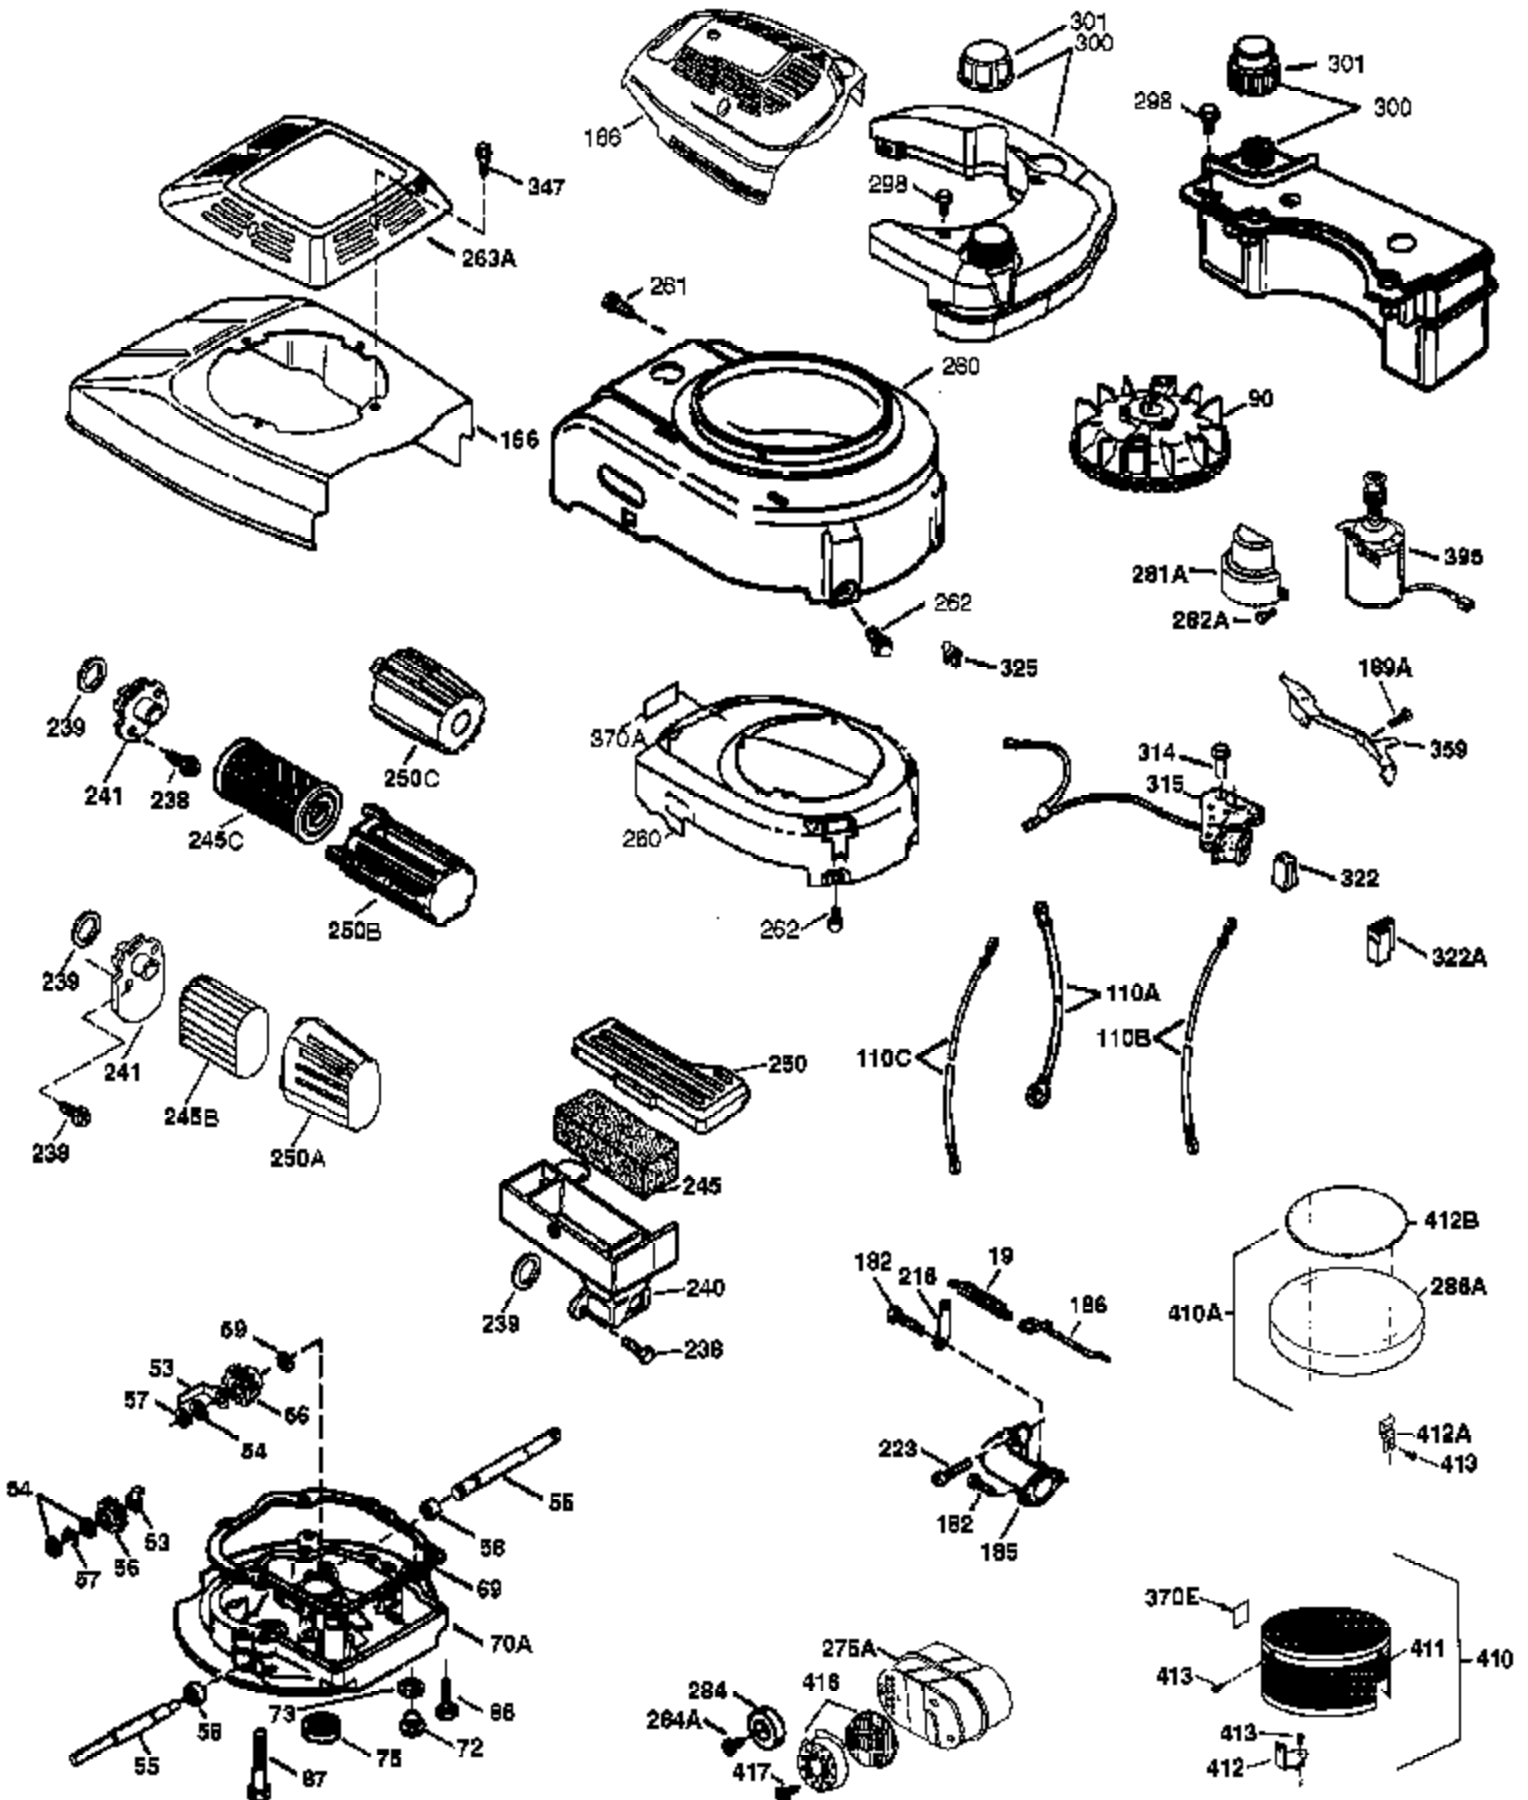

Engine Parts List #2

Ref #	Part Number	Qty	Description
19	36281	1	Extension Spring
41	35541	1	Piston & Pin Ass'y. (Std.) (Incl. 43)
41	35542	1	Piston & Pin Ass'y. (.010" OS) (Incl. 43)
41	35543	1	Piston & Pin Ass'y. (.020" OS) (Incl. 43)
69	37130	1	* Mounting Flange Gasket
72	30572	1	Oil Drain Plug (Incl. 73)
73	28833	1	Drain Plug Gasket
75	27897	1	Oil Seal
86	650488	6	Screw, 1/4-20 x 1-1/4"
90	611112	1	Flywheel
182	6201	2	Screw, 1/4-28 x 7/8"
185	36785	1	Intake Pipe
186	34337	1	Governor Link
223	650451	2	Screw, 1/4-20 x 1"
238	650932	2	Screw, 10-32 x 49/64"
239	34338	1	* Air Cleaner Gasket
241	35797	1	Air Cleaner Collar
245	35066	1	Air Cleaner Filter
250	35986	1	Air Cleaner Cover
260	36798	1	Blower Housing
261	30200	2	Screw, 10-24 x 9/16"
262	650831	2	Screw, 1/4-20 x 1/2"
300	35586	1	Fuel Tank (Incl. 292 & 301)
301	36246	1	Fuel Cap
370A	36261	1	Lubrication Decal
416	36085	1	Spark Arrestor Kit (Incl. 417)(Optional)
417	650821	1	Screw, 10-32 x 1/2" (Optional)