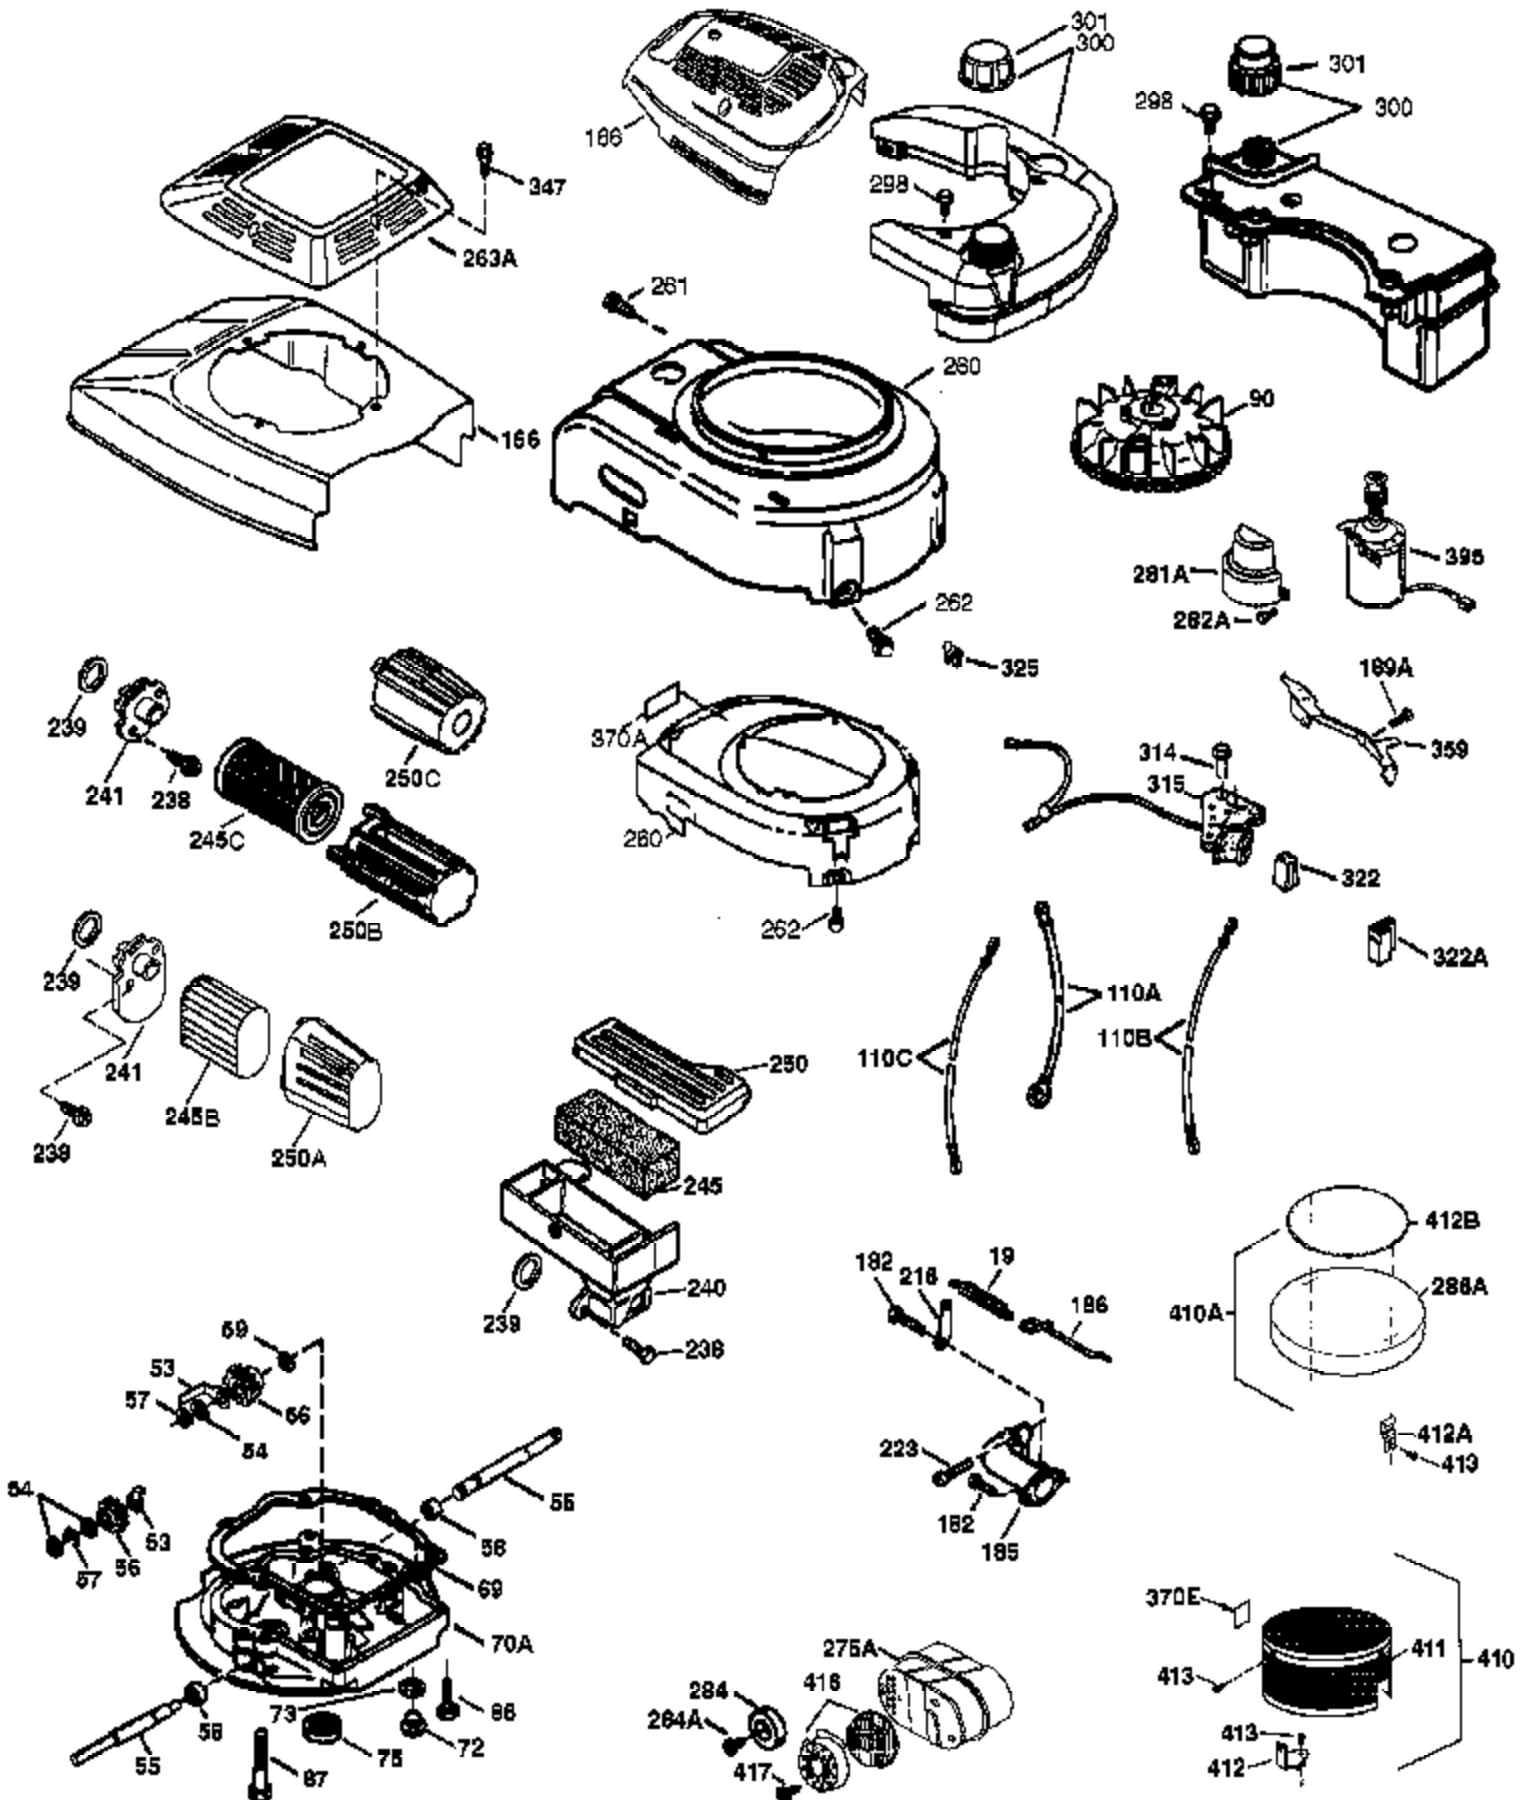

Ref #	Part Number	Qty	Description
19	36281	1	Extension Spring
41	35541	1	Piston & Pin Ass'y. (Std.) (Incl. 43)
41	35542	1	Piston & Pin Ass'y. (.010" OS) (Incl. 43)
41	35543	1	Piston & Pin Ass'y. (.020" OS) (Incl. 43)
69	35261	1	* Mounting Flange Gasket
72	36083	1	Oil Drain Plug
75	27897	1	Oil Seal
86	650488	6	Screw, 1/4-20 x 1-1/4"
90	611112	1	Flywheel
182	6201	2	Screw, 1/4-28 x 7/8"
185	36785	1	Intake Pipe
186	34337	1	Governor Link
223	650451	2	Screw, 1/4-20 x 1"
238	650806	2	Screw, 10-32 x 5/8"
239	34338	1	* Air Cleaner Gasket
240	34858	1	Air Cleaner Body
245	34340	1	Air Cleaner Filter
250	36213	1	Air Cleaner Cover
260	37003	1	Blower Housing
261	30200	2	Screw, 10-24 x 9/16"
262	650831	2	Screw, 1/4-20 x 1/2"
300	35586	1	Fuel Tank (Incl. 292 & 301)
301	36246	1	Fuel Cap
370A	36261	1	Lubrication Decal
416	36085	1	Spark Arrestor Kit (Incl. 417)(Optional)
417	650821	1	Screw, 10-32 x 1/2" (Optional)