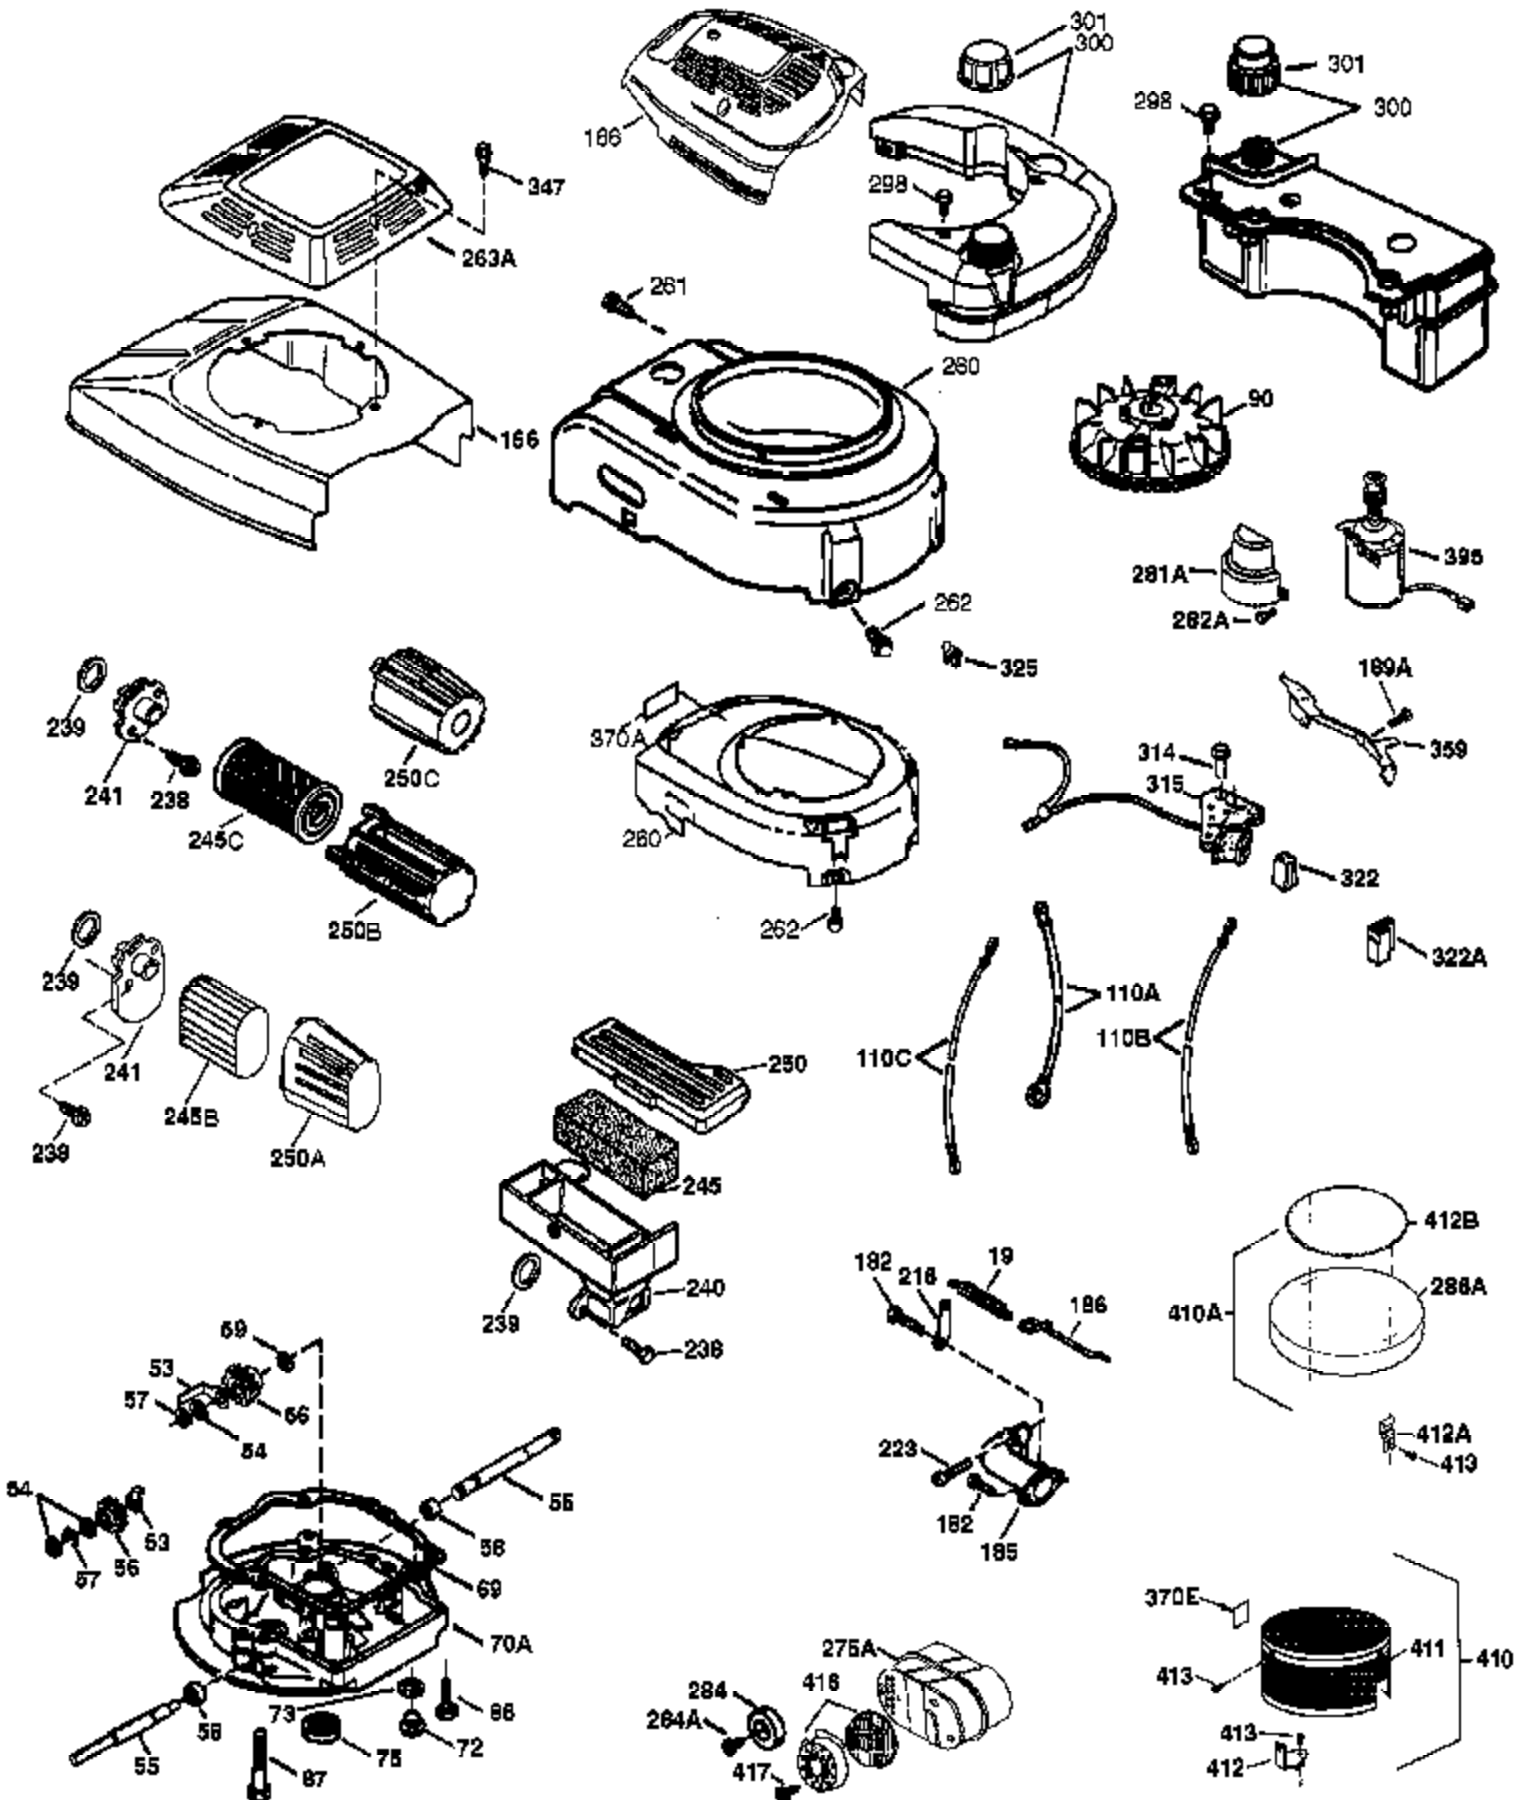

Engine Parts List #2

Ref #	Part Number	Qty	Description
19	36281	1	Extension Spring
41	35541	1	Piston & Pin Ass'y. (Std.) (Incl. 43)
41	35542	1	Piston & Pin Ass'y. (.010" OS) (Incl. 43)
41	35543	1	Piston & Pin Ass'y. (.020" OS) (Incl. 43)
69	35261	1	Mounting Flange Gasket
72	36083	1	Oil Drain Plug
75	27897	1	Oil Seal
86	650488	6	Screw, 1/4-20 x 1-1/4"
90	611112	1	Flywheel
182	6201	2	Screw, 1/4-28 x 7/8"
185	36785	1	Intake Pipe
186	34337	1	Governor Link
223	650451	2	Screw, 1/4-20 x 1"
238	650806	2	Screw, 10-32 x 5/8"
239	34338	1	* Air Cleaner Gasket
240	34858	1	Air Cleaner Body
245	34340	1	Air Cleaner Filter
250	36213	1	Air Cleaner Cover
260	37003	1	Blower Housing
261	30200	2	Screw, 10-24 x 9/16"
262	650831	2	Screw, 1/4-20 x 1/2"
300	35586	1	Fuel Tank (Incl. 292 & 301)
301	36246	1	Fuel Cap
370A	36261	1	Lubrication Decal
416	36085	1	Spark Arrestor Kit (Incl. 417)(Optional)
417	650760	1	Screw, 8-32 x 3/8" (Optional)