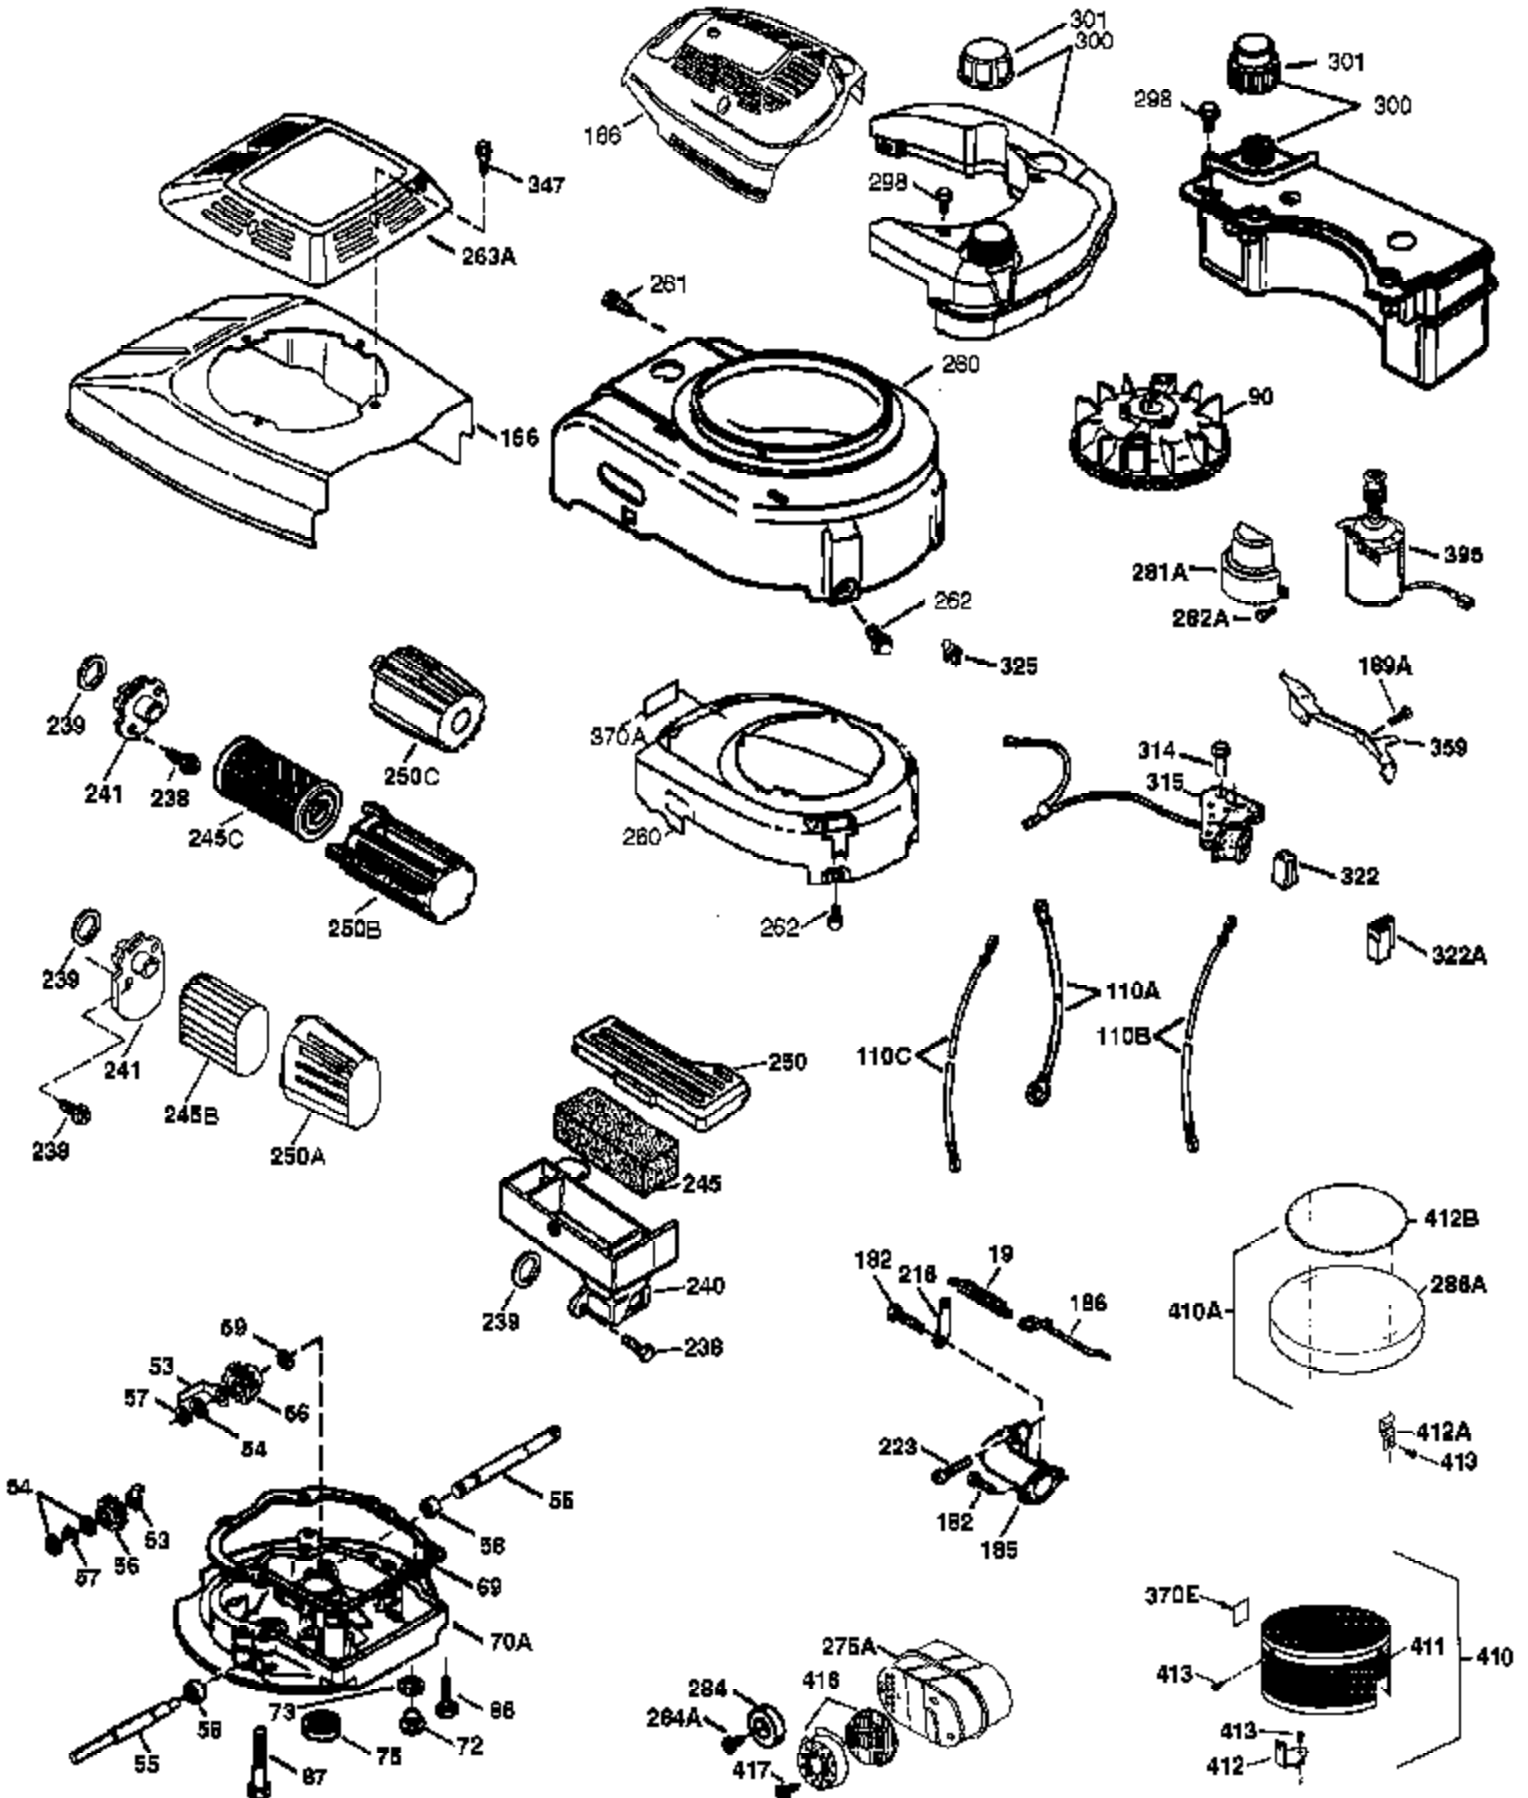

Engine Parts List #2

Ref #	Part Number	Qty	Description
19	36281	1	Extension Spring
41	35541	1	Piston & Pin Ass'y. (Std.) (Incl. 43)
41	35542	1	Piston & Pin Ass'y. (.010" OS) (Incl. 43)
41	35543	1	Piston & Pin Ass'y. (.020" OS) (Incl. 43)
69	35261	1	* Mounting Flange Gasket
72	36083	1	Oil Drain Plug
75	27897	1	Oil Seal
86	650488	6	Screw, 1/4-20 x 1-1/4"
90	611112	1	Flywheel
182	6201	2	Screw, 1/4-28 x 7/8"
185	36785	1	Intake Pipe
186	32653	1	Governor Link
216	33086	1	Speed Control Bracket
223	650451	2	Screw, 1/4-20 X 1-1/4"
238	650806	2	Screw, 10-32 x 5/8"
239	34338	1	* Air Cleaner Gasket
240	34858	1	Air Cleaner Body
245	34340	1	Air Cleaner Filter
250	36213	1	Air Cleaner Cover
260	37003	1	Blower Housing
261	30200	2	Screw, 10-24 x 9/16"
262	650831	2	Screw, 1/4-20 x 1/2"
300	35586	1	Fuel Tank (Incl. 292 & 301)
301	36246	1	Fuel Cap
355	590701	1	Starter Handle
370A	36261	1	Lubrication Decal (Replaces 64-831)
416	36085	1	Spark Arrestor Kit (Incl. 417)(Optional)
417	650821	1	Screw, 10-32 x 1/2" (Optional)