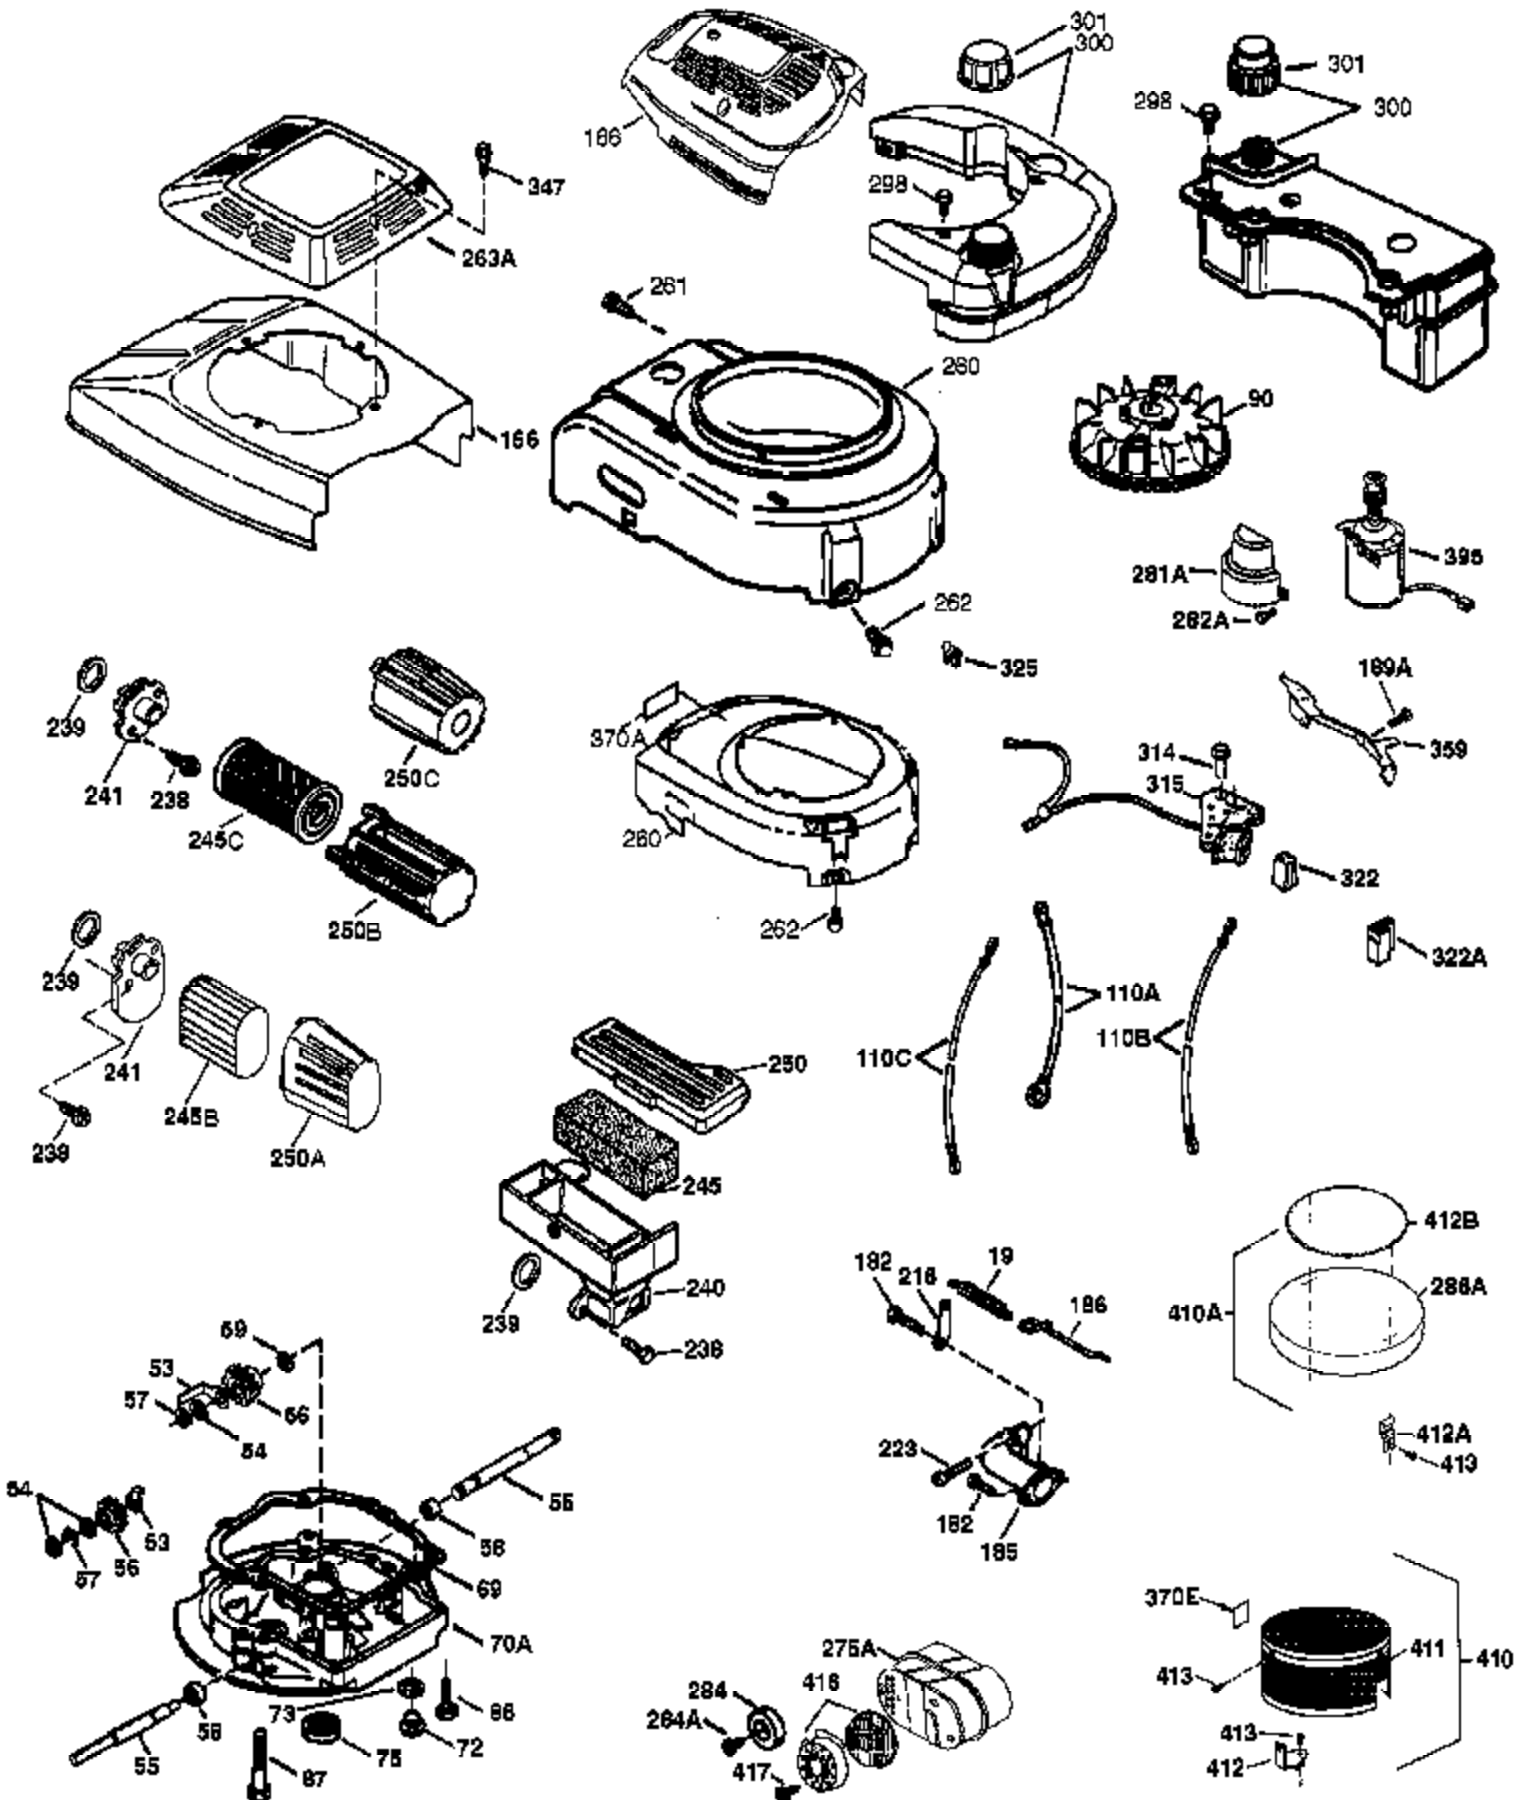

Engine Parts List #2

Ref #	Part Number	Qty	Description
19	36281	1	Extension Spring
41	35541	1	Piston & Pin Ass'y. (Std.) (Incl. 43)
41	35542	1	Piston & Pin Ass'y. (.010" OS) (Incl. 43)
41	35543	1	Piston & Pin Ass'y. (.020" OS) (Incl. 43)
69	35261	1	* Mounting Flange Gasket
72	36083	1	Oil Drain Plug
75	27897	1	Oil Seal
86	650488	6	Screw, 1/4-20 x 1-1/4"
90	611112	1	Flywheel
182	6201	2	Screw, 1/4-28 x 7/8"
185	36785	1	Intake Pipe
186	34337	1	Governor Link
223	650451	2	Screw, 1/4-20 x 1"
238	650806	2	Screw, 10-32 x 5/8"
239	34338	1	* Air Cleaner Gasket
240	34858	1	Air Cleaner Body
245	34340	1	Air Cleaner Filter
250	36213	1	Air Cleaner Cover
260	37003	1	Blower Housing
261	30200	2	Screw, 10-24 x 9/16"
262	650831	2	Screw, 1/4-20 x 1/2"
300	35586	1	Fuel Tank (Incl. 292 & 301)
301	36246	1	Fuel Cap
370A	36261	1	Lubrication Decal
416	36085	1	Spark Arrestor Kit (Incl. 417)(Optional)
417	650821	1	Screw, 10-32 x 1/2" (Optional)