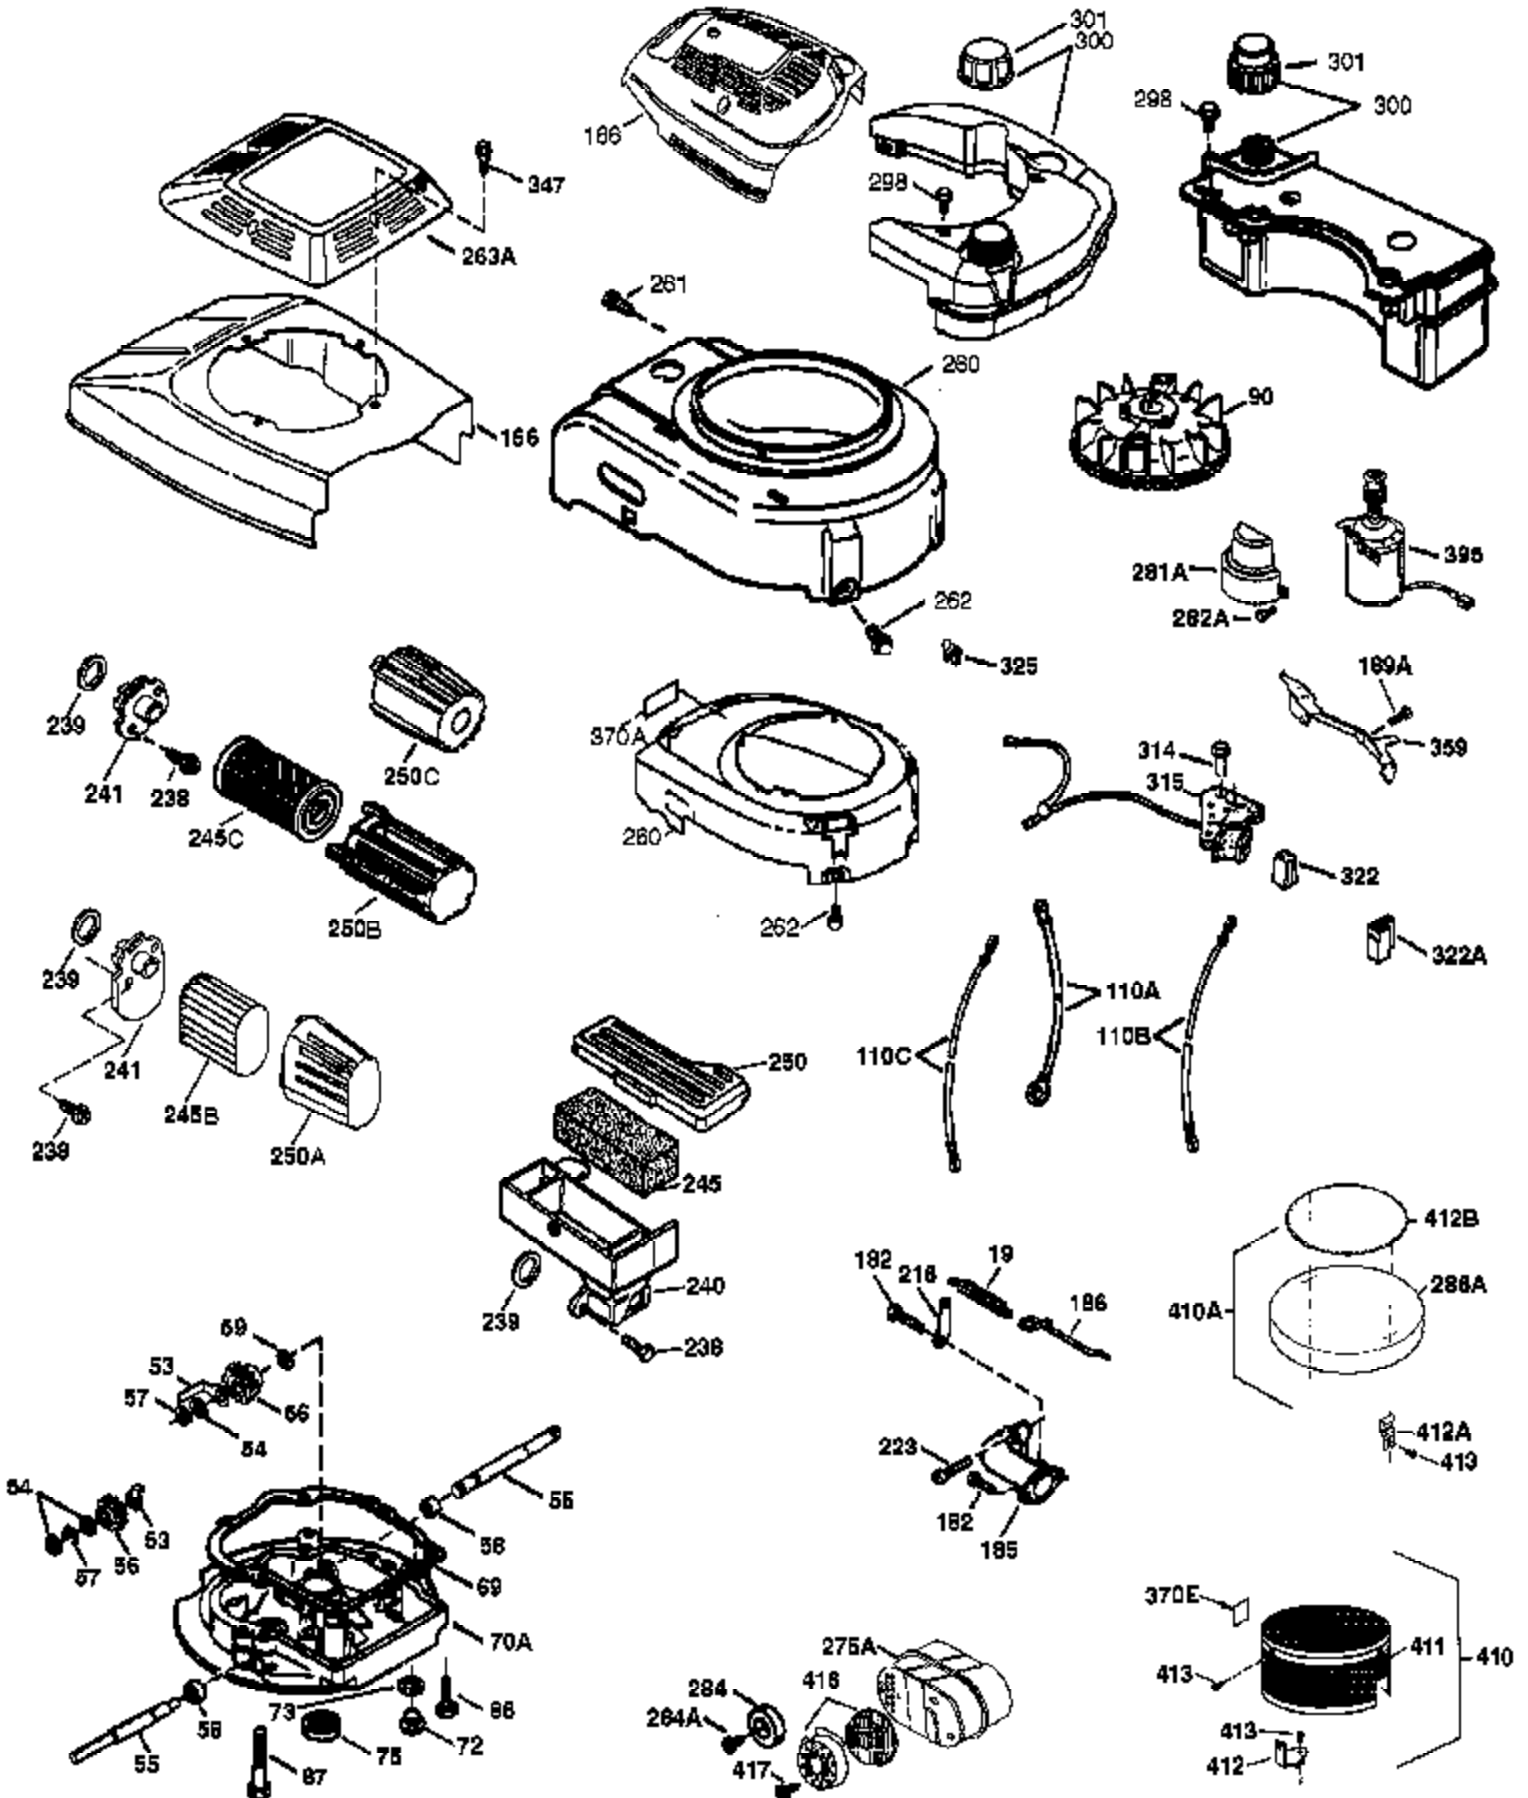

Engine Parts List #2

Ref #	Part Number	Qty	Description
19	36281	1	Extension Spring
41	35541	1	Piston & Pin Ass'y. (Std.) (Incl. 43)
41	35542	1	Piston & Pin Ass'y. (.010" OS) (Incl. 43)
41	35543	1	Piston & Pin Ass'y. (.020" OS) (Incl. 43)
69	35261	1	* Mounting Flange Gasket
72	36083	1	Oil Drain Plug
75	27897	1	Oil Seal
86	650488	6	Screw, 1/4-20 x 1-1/4"
90	611112	1	Flywheel
182	6201	2	Screw, 1/4-28 x 7/8"
185	36785	1	Intake Pipe
186	32653	1	Governor Link
216	33086	1	R.P.M. Adjusting Lever
223	650451	2	Screw, 1/4-20 x 1"
238	650806	2	Screw, 10-32 x 5/8"
239	34338	1	* Air Cleaner Gasket
240	37115	1	Air Cleaner Body
245	37116	1	Air Cleaner Filter
250	37118	1	Air Cleaner Cover
260	37135	1	Blower Housing
261	30200	2	Screw, 10-24 x 9/16"
262	650831	2	Screw, 1/4-20 x 1/2"
300	35586	1	Fuel Tank (Incl. 292 & 301)
301	36246	1	Fuel Cap
370A	36261	1	Lubrication Decal
416	36085	1	Spark Arrestor Kit (Incl. 417)(Optional)
417	650821	1	Screw, 10-32 x 1/2" (Optional)