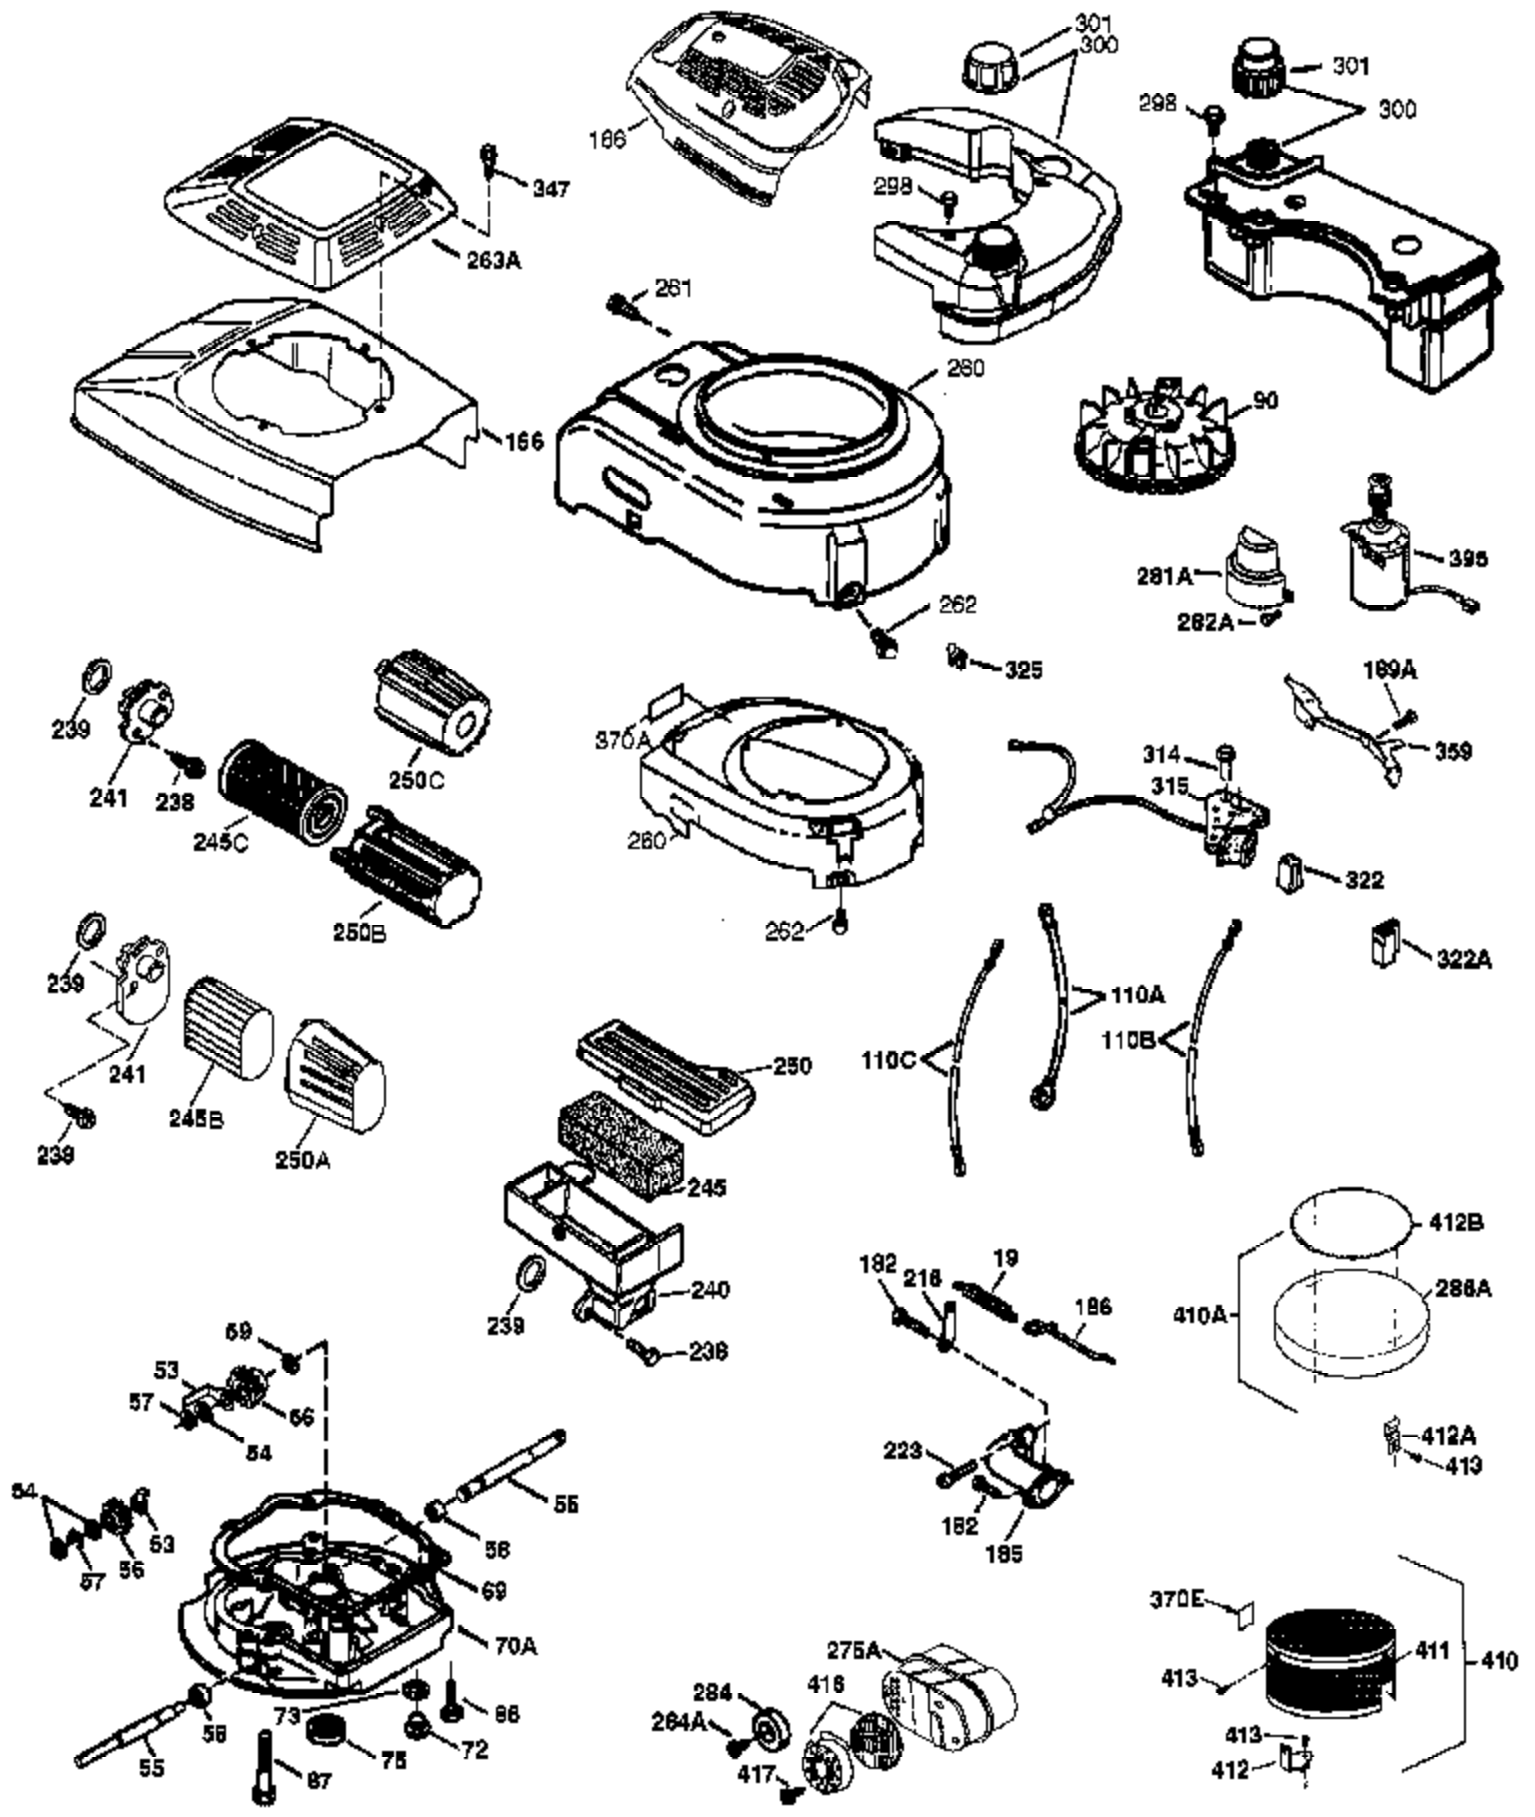

Engine Parts List #2

Ref #	Part Number	Qty	Description
19	36281	1	Extension Spring
41	35541	1	Piston & Pin Ass'y. (Std.) (Incl. 43)
41	35542	1	Piston & Pin Ass'y. (.010" OS) (Incl. 43)
41	35543	1	Piston & Pin Ass'y. (.020" OS) (Incl. 43)
69	35261	1	* Mounting Flange Gasket
72	36083	1	Oil Drain Plug
75	27897	1	Oil Seal
86	650488	6	Screw, 1/4-20 x 1-1/4"
90	611112	1	Flywheel
182	6201	2	Screw, 1/4-28 x 7/8"
185	36785	1	Intake Pipe
186	32653	1	Governor Link
216	33086	1	R.P.M. Adjusting Lever
223	650451	2	Screw, 1/4-20 x 1"
238	650806	2	Screw, 10-32 x 5/8"
239	34338	1	* Air Cleaner Gasket
240	37115	1	Air Cleaner Body
245	37116	1	Air Cleaner Filter
250	37118	1	Air Cleaner Cover
260	37135	1	Blower Housing
261	30200	2	Screw, 10-24 x 9/16"
262	650831	2	Screw, 1/4-20 x 1/2"
300	35586	1	Fuel Tank (Incl. 292 & 301)
301	36246	1	Fuel Cap
370A	36261	1	Lubrication Decal
416	36085	1	Spark Arrestor Kit (Incl. 417)(Optional)
417	650821	1	Screw, 10-32 x 1/2" (Optional)