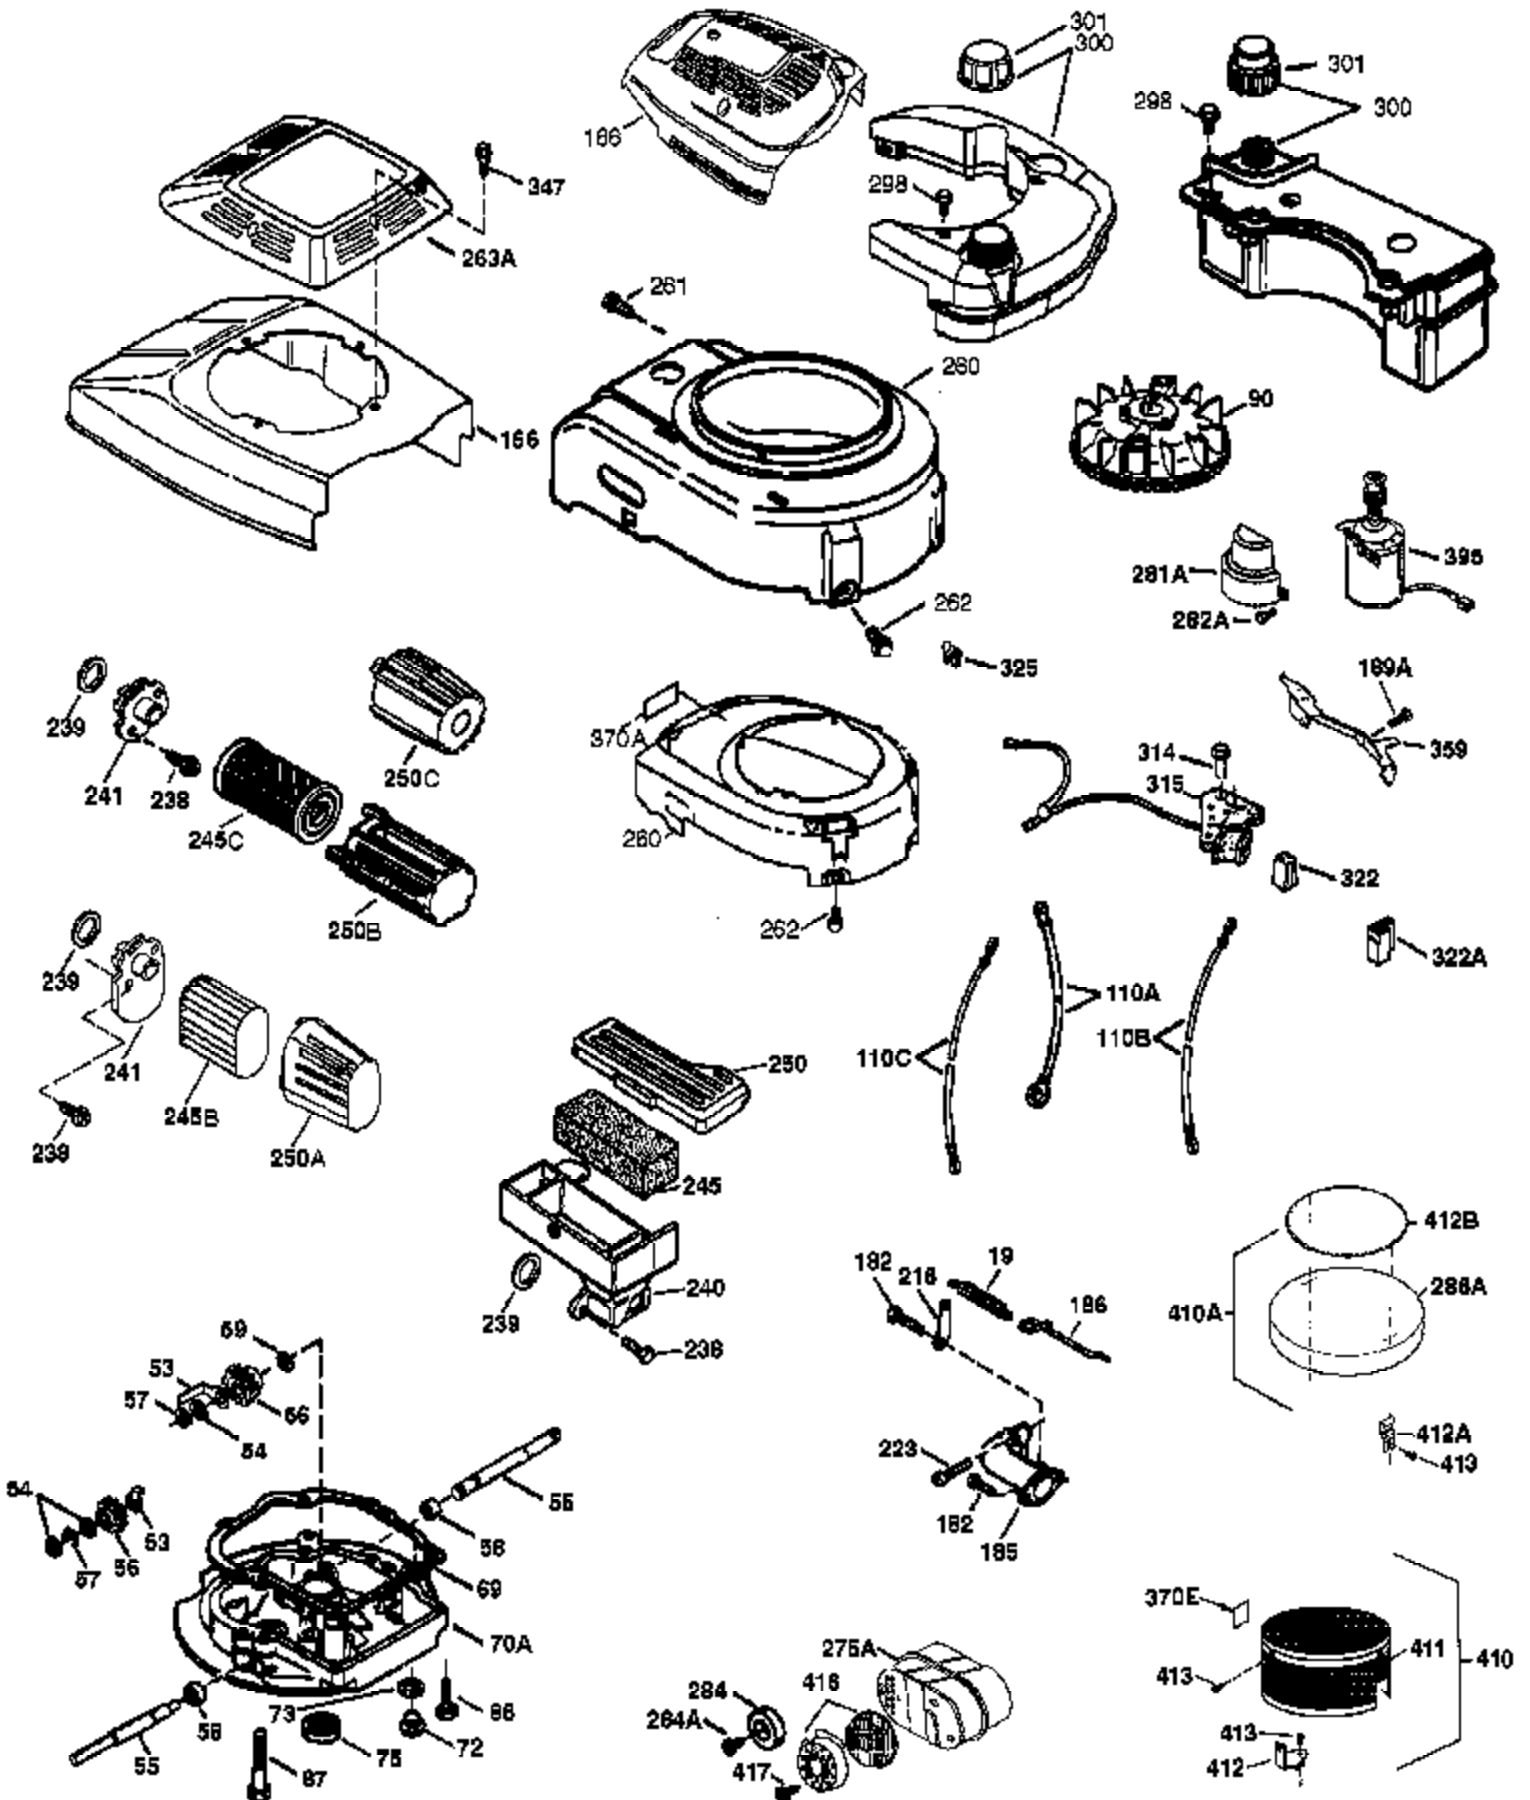

Engine Parts List #2

Ref #	Part Number	Qty	Description
19	36281	1	Extension Spring
41	35541	1	Piston & Pin Ass'y. (Std.) (Incl. 43)
41	35542	1	Piston & Pin Ass'y. (.010" OS) (Incl. 43)
41	35543	1	Piston & Pin Ass'y. (.020" OS) (Incl. 43)
69	35261	1	* Mounting Flange Gasket
72	36083	1	Oil Drain Plug
75	27897	1	Oil Seal
86	650488	6	Screw, 1/4-20 x 1-1/4"
90	611112	1	Flywheel
182	6201	2	Screw, 1/4-28 x 7/8"
185	36785	1	Intake Pipe
186	32653	1	Governor Link
216	33086	1	R.P.M. Adjusting Lever
223	650451	2	Screw, 1/4-20 x 1"
238	650932	2	Screw, 10-32 x 49/64"
239	34338	1	* Air Cleaner Gasket
241	35797	1	Air Cleaner Collar
245	35066	1	Air Cleaner Filter
250	35065	1	Air Cleaner Cover
260	36834	1	Blower Housing
261	30200	2	Screw, 10-24 x 9/16"
262	650831	2	Screw, 1/4-20 x 1/2"
300	35586	1	Fuel Tank (Incl. 292 & 301)
301	36246	1	Fuel Cap
370A	36261	2	Lubrication Decal
416	36085	1	Spark Arrestor Kit (Incl. 417)(Optional)
417	650821	1	Screw, 10-32 x 1/2" (Optional)
900	0	1	Replacement Engine 750830, order from 71-999
900	0	1	Replacement S/B 750829, order from 71 -999