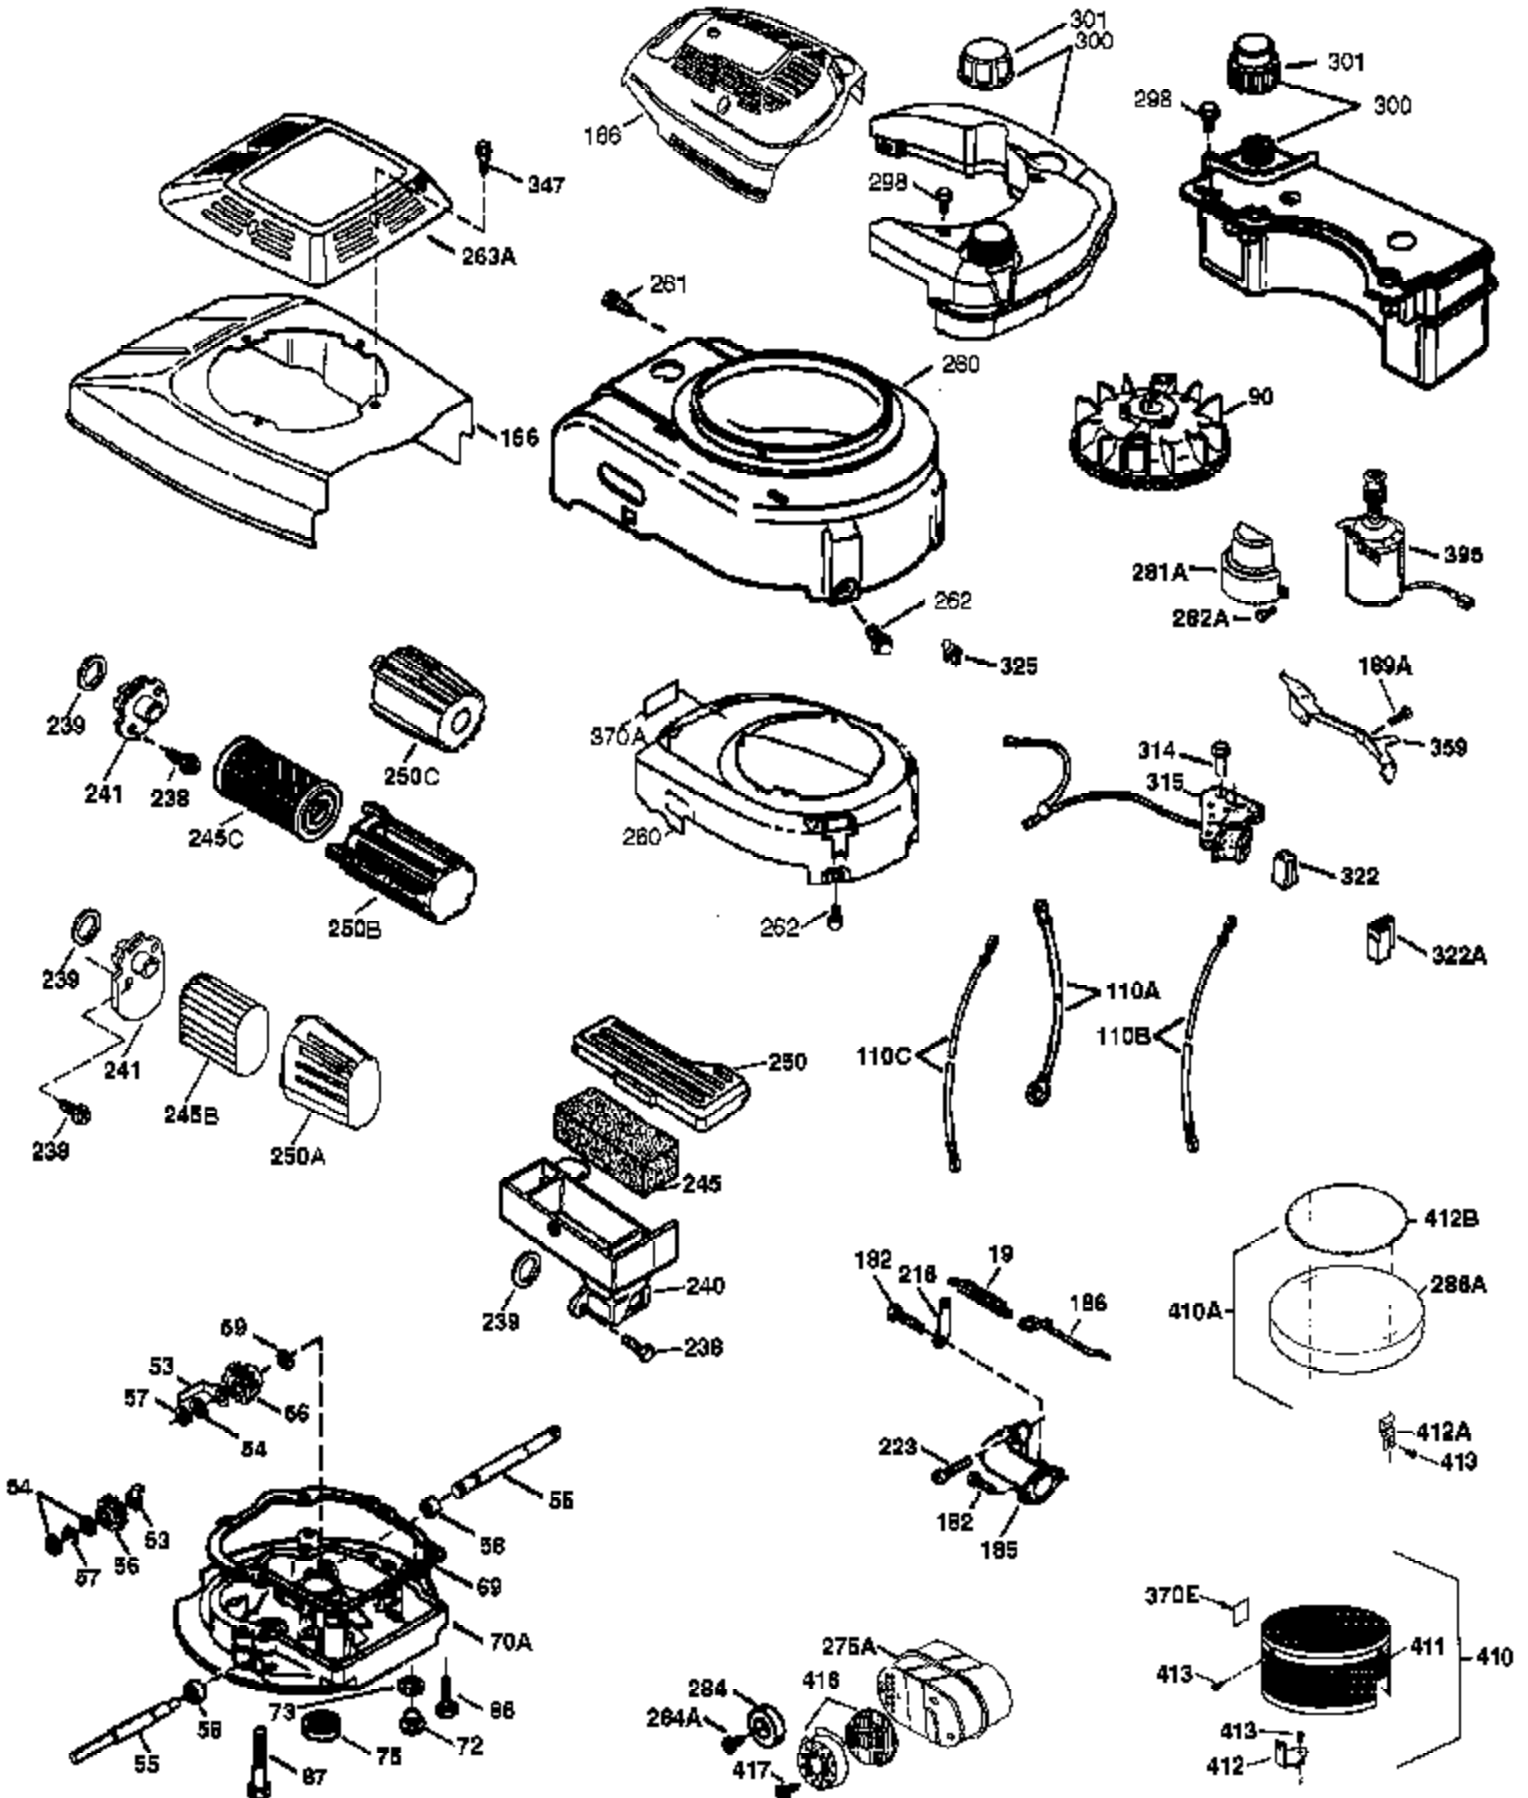

Ref #	Part Number	Qty	Description
174	30200	2	Screw, 10-24 x 9/16"
178	29752	2	Nut & Lock Washer, 1/4-28
182	6201	2	Screw, 1/4-28 x 7/8"
184	26756	1	* Carburetor To Intake Pipe Gasket
185	36785	1	Intake Pipe
186	32653	1	Governor Link
189	650839	2	Screw, 1/4-20 x 3/8"
191	36568	1	S.E. Brake Bracket (Incl. 195)
195	610973	1	Terminal
207	34336	1	Throttle Link
223	650451	2	Screw, 1/4-20 x 1"
224	36786	1	* Intake Pipe Gasket
238	650806	2	Screw, 10-32 x 5/8"
239	34338	1	* Air Cleaner Gasket
240	37115	1	Air Cleaner Body
245A	37117	1	Air Cleaner Filter
245	37116	1	Air Cleaner Filter
250	37118	1	Air Cleaner Cover
260	37135	1	Blower Housing
261	30200	2	Screw, 10-24 x 9/16"
262	650831	2	Screw, 1/4-20 x 1/2"
275	36790	1	Muffler
277	650988	2	Screw, 1/4-20 x 2-5/16"
285	35000A	1	Starter Cup
287	650926	2	Screw, 8-32 x 21/64"
290	34357	1	Fuel Line
292	26460	2	Fuel Line Clamp
300	35586	1	Fuel Tank (Incl. 292 & 301)
301	36246	1	Fuel Cap
311	27625	1	Oil Fill Plug
313	34080	1	Spacer
370C	37199	1	Primer Decal
370K	36695	1	Starter Decal
370A	36261	1	Lubrication Decal
380	640118	1	Carburetor (Incl. 184)
390	590737	1	Rewind Starter (NOTE: This engine could have been built with 590694 starter).
400	37029A	1	* Gasket Set (Incl. items marked PK in notes). Incl. Part #s 26756 (1), 28833 (1), 34338 (1), 36783 (1), 36786 (1), 36832 (1), 36996 (1), 37028 (1), 37130 (1)
416	36085	1	Spark Arrestor Kit (Incl. 417)(Optional)
417	650760	1	Screw, 8-32 x 3/8" (Optional)
420	730225	1	SAE 30 4-Cycle Engine Oil (Quart)