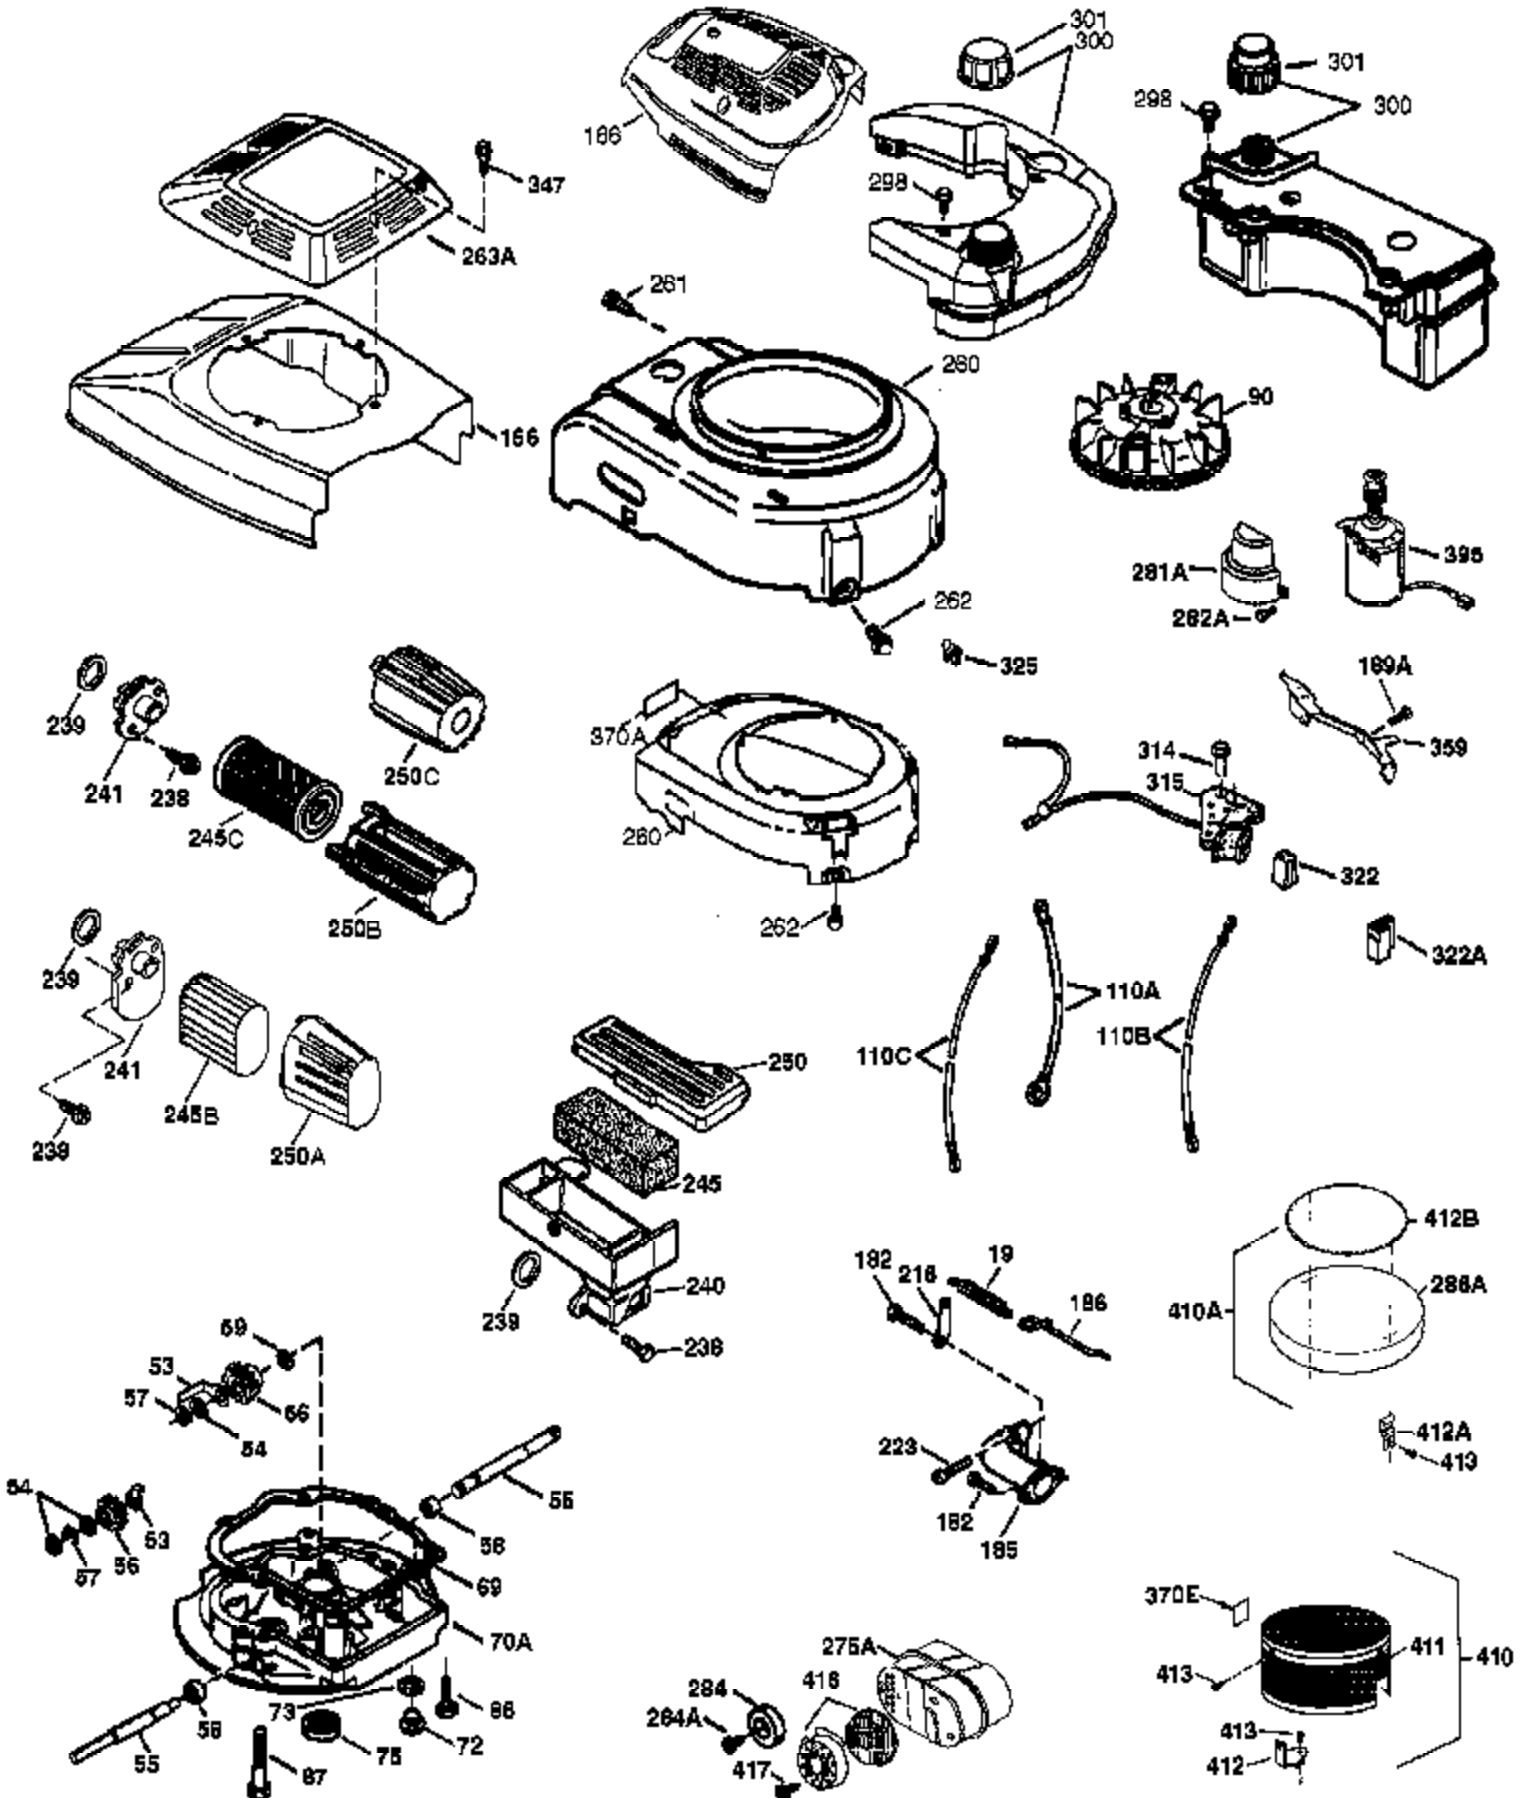

Engine Parts List #2

Ref #	Part Number	Qty	Description
19	36281	1	Extension Spring
41	35541	1	Piston & Pin Ass'y. (Std.) (Incl. 43)
41	35542	1	Piston & Pin Ass'y. (.010" OS) (Incl. 43)
41	35543	1	Piston & Pin Ass'y. (.020" OS) (Incl. 43)
69	37130	1	* Mounting Flange Gasket
72	30572	1	Oil Drain Plug (Incl. 73)
73	28833	1	Drain Plug Gasket
75	27897	1	Oil Seal
86	650488	6	Screw, 1/4-20 x 1-1/4"
90	611112	1	Flywheel
182	6201	2	Screw, 1/4-28 x 7/8"
185	36785	1	Intake Pipe
186	34337	1	Governor Link
223	650451	2	Screw, 1/4-20 x 1"
238	650932	2	Screw, 10-32 x 49/64"
239	34338	1	* Air Cleaner Gasket
241	35797	1	Air Cleaner Collar
245	35066	1	Air Cleaner Filter
250	35065	1	Air Cleaner Cover
260	36980	1	Blower Housing
261	30200	2	Screw, 10-24 x 9/16"
262	650831	2	Screw, 1/4-20 x 1/2"
298	28763	3	Screw, 10-32 x 35/64"
300	36916	1	Fuel Tank (Incl. 292 & 301)
301	36246	1	Fuel Cap
370A	36261	1	Lubrication Decal
416	36085	1	Spark Arrestor Kit (Incl. 417)(Optional)
417	650821	1	Screw, 10-32 x 1/2" (Optional)
900	0	1	Replacement Engine 750822C, order from 71-999
900	0		Replacement Short Block NONE