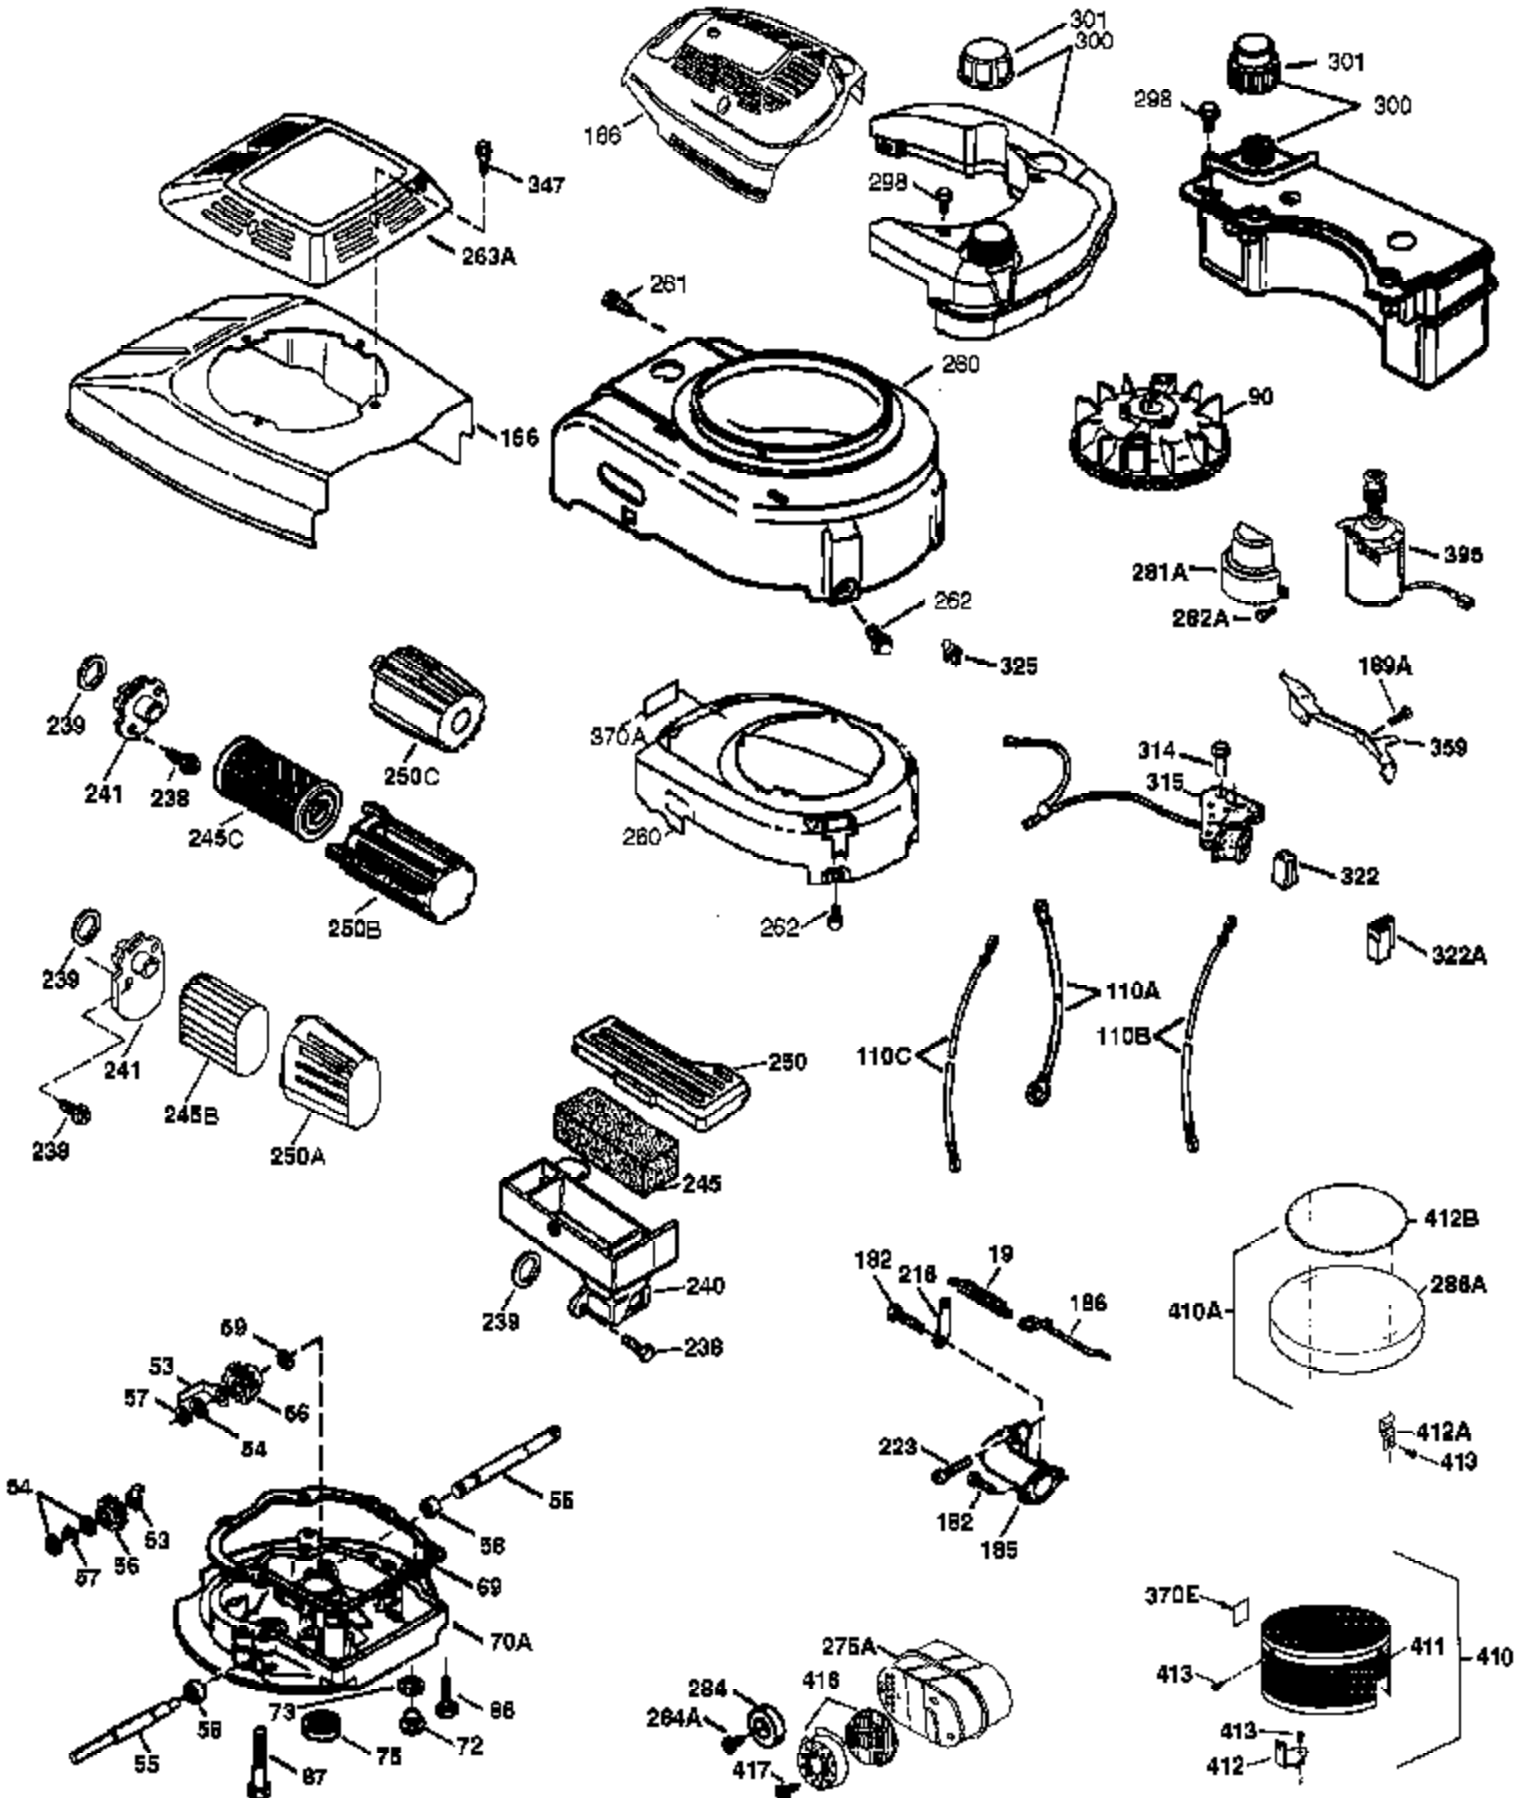

Ref #	Part Number	Qty	Description
19	36281	1	Extension Spring
41	35541	1	Piston & Pin Ass'y. (Std.) (Incl. 43)
41	35542	1	Piston & Pin Ass'y. (.010" OS) (Incl. 43)
41	35543	1	Piston & Pin Ass'y. (.020" OS) (Incl. 43)
69	35261	1	* Mounting Flange Gasket
72	30572	1	Oil Drain Plug (Incl. 73)
73	28833	1	Drain Plug Gasket
75	27897	1	Oil Seal
86	650488	6	Screw, 1/4-20 x 1-1/4"
90	611112	1	Flywheel
182	6201	2	Screw, 1/4-28 x 7/8"
185	36785	1	Intake Pipe
186	34337	1	Governor Link
223	650451	2	Screw, 1/4-20 x 1"
238	650932	2	Screw, 10-32 x 49/64"
239	34338	1	* Air Cleaner Gasket
241	35797	1	Air Cleaner Collar
245	35066	1	Air Cleaner Filter
250	35065	1	Air Cleaner Cover
260	36980	1	Blower Housing
261	30200	2	Screw, 10-24 x 9/16"
262	650831	2	Screw, 1/4-20 x 1/2"
298	28763	3	Screw, 10-32 x 35/64"
300	36916	1	Fuel Tank (Incl. 292 & 301)
301	36246	1	Fuel Cap
370A	36261	1	Lubrication Decal
416	36085	1	Spark Arrestor Kit (Incl. 417)(Optional)
417	650821	1	Screw, 10-32 x 1/2" (Optional)
900	0	1	Replacement Engine 750822, order from 71-999
900	0		Replacement S/B NONE