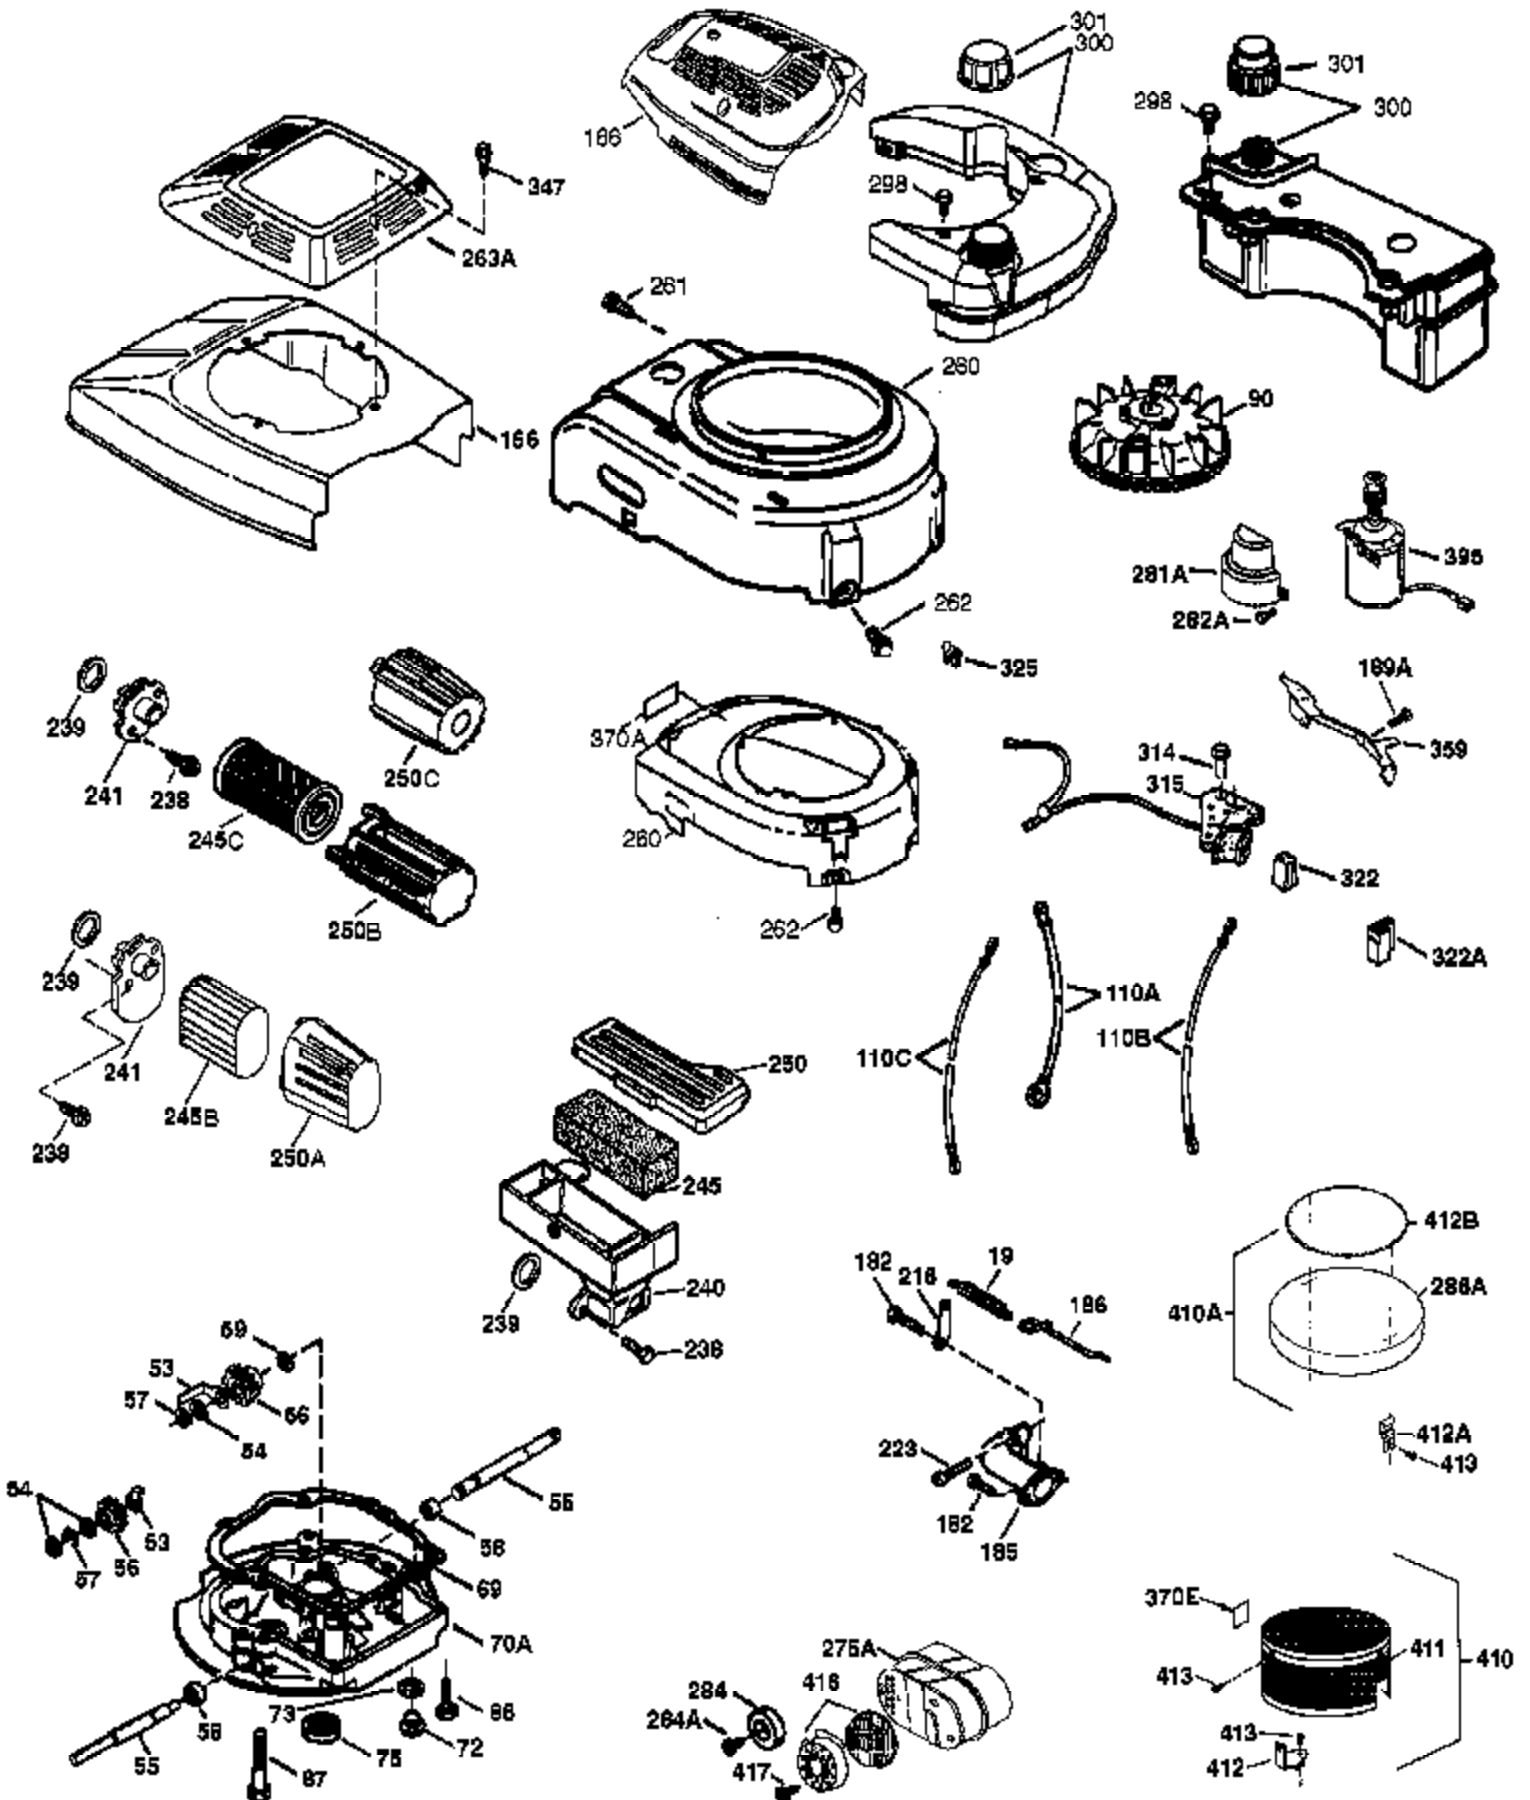

Ref #	Part Number	Qty	Description
174	30200	2	Screw, 10-24 x 9/16"
178	29752	2	Nut & Lock Washer, 1/4-28
179	30593	1	Retainer Clip
182	6201	2	Screw, 1/4-28 x 7/8"
184	26756	1	* Carburetor To Intake Pipe Gasket
185	36785	1	Intake Pipe
186	34337	1	Governor Link
200	33205A	1	Control Bracket (Incl. 202 thru 206)
202	36482	1	Compression Spring
203	31342	1	Compression Spring
204	651029	1	Screw, Torx T-10, 5-40 x 7/16"
205	651019	1	Screw, Torx T-10, 6-32 x 41/64"
206	610973	1	Terminal
207	34336	1	Throttle Link
209	30200	2	Screw, 10-24 x 9/16"
215	32410	1	Control Knob
223	650451	2	Screw, 1/4-20 x 1"
224	36786	1	* Intake Pipe Gasket
238	650932	2	Screw, 10-32 x 49/64"
239	34338	1	* Air Cleaner Gasket
245	35066	1	Air Cleaner Filter
250	35065	1	Air Cleaner Cover
260	36834	1	Blower Housing
261	30200	2	Screw, 10-24 x 9/16"
262	650831	2	Screw, 1/4-20 x 1/2"
275	36790A	1	Muffler
277	650988	2	Screw, 1/4-20 x 2-5/16"
285	35000A	1	Starter Cup
287	650926	2	Screw, 8-32 x 21/64"
290	34357	1	Fuel Line
292	26460	2	Fuel Line Clamp
300	35586	1	Fuel Tank (Incl. 292 & 301)
301	35355	1	Fuel Cap
311	27625	1	Oil Fill Plug Ass'y
311	27625	1	Oil Fill Plug
312	29673	1	Oil Fill Plug Gasket
313	34080	1	Spacer
355	590701	1	Starter Handle (Black)
370C	37318	1	Primer Decal 3 X)
370B	35169	1	Control Decal
370A	36261	2	Lubrication Decal
370R	37317	1	Warning Decal
380	640262	1	Carburetor (Incl. 184)
390	590737	1	Rewind Starter (NOTE: This engine could have been built with 590694 starter).
400	37029A	1	* Gasket Set (Incl. items marked PK in notes). Incl. Part #s 26756 (1), 28833 (1), 34338 (1), 35261 (1), 36783 (1), 36786 (1), 37028 (1), 36832 (1), 36996 (1)
416	36085	1	Spark Arrestor Kit (Incl. 417)(Optional)
417	650821	1	Screw, 10-32 x 1/2" (Optional)
900	0	1	Replacement Engine, 750838B (Not Available in California), order from 71-999
900	0	1	Replacement S/B, 750831A order from 71-999