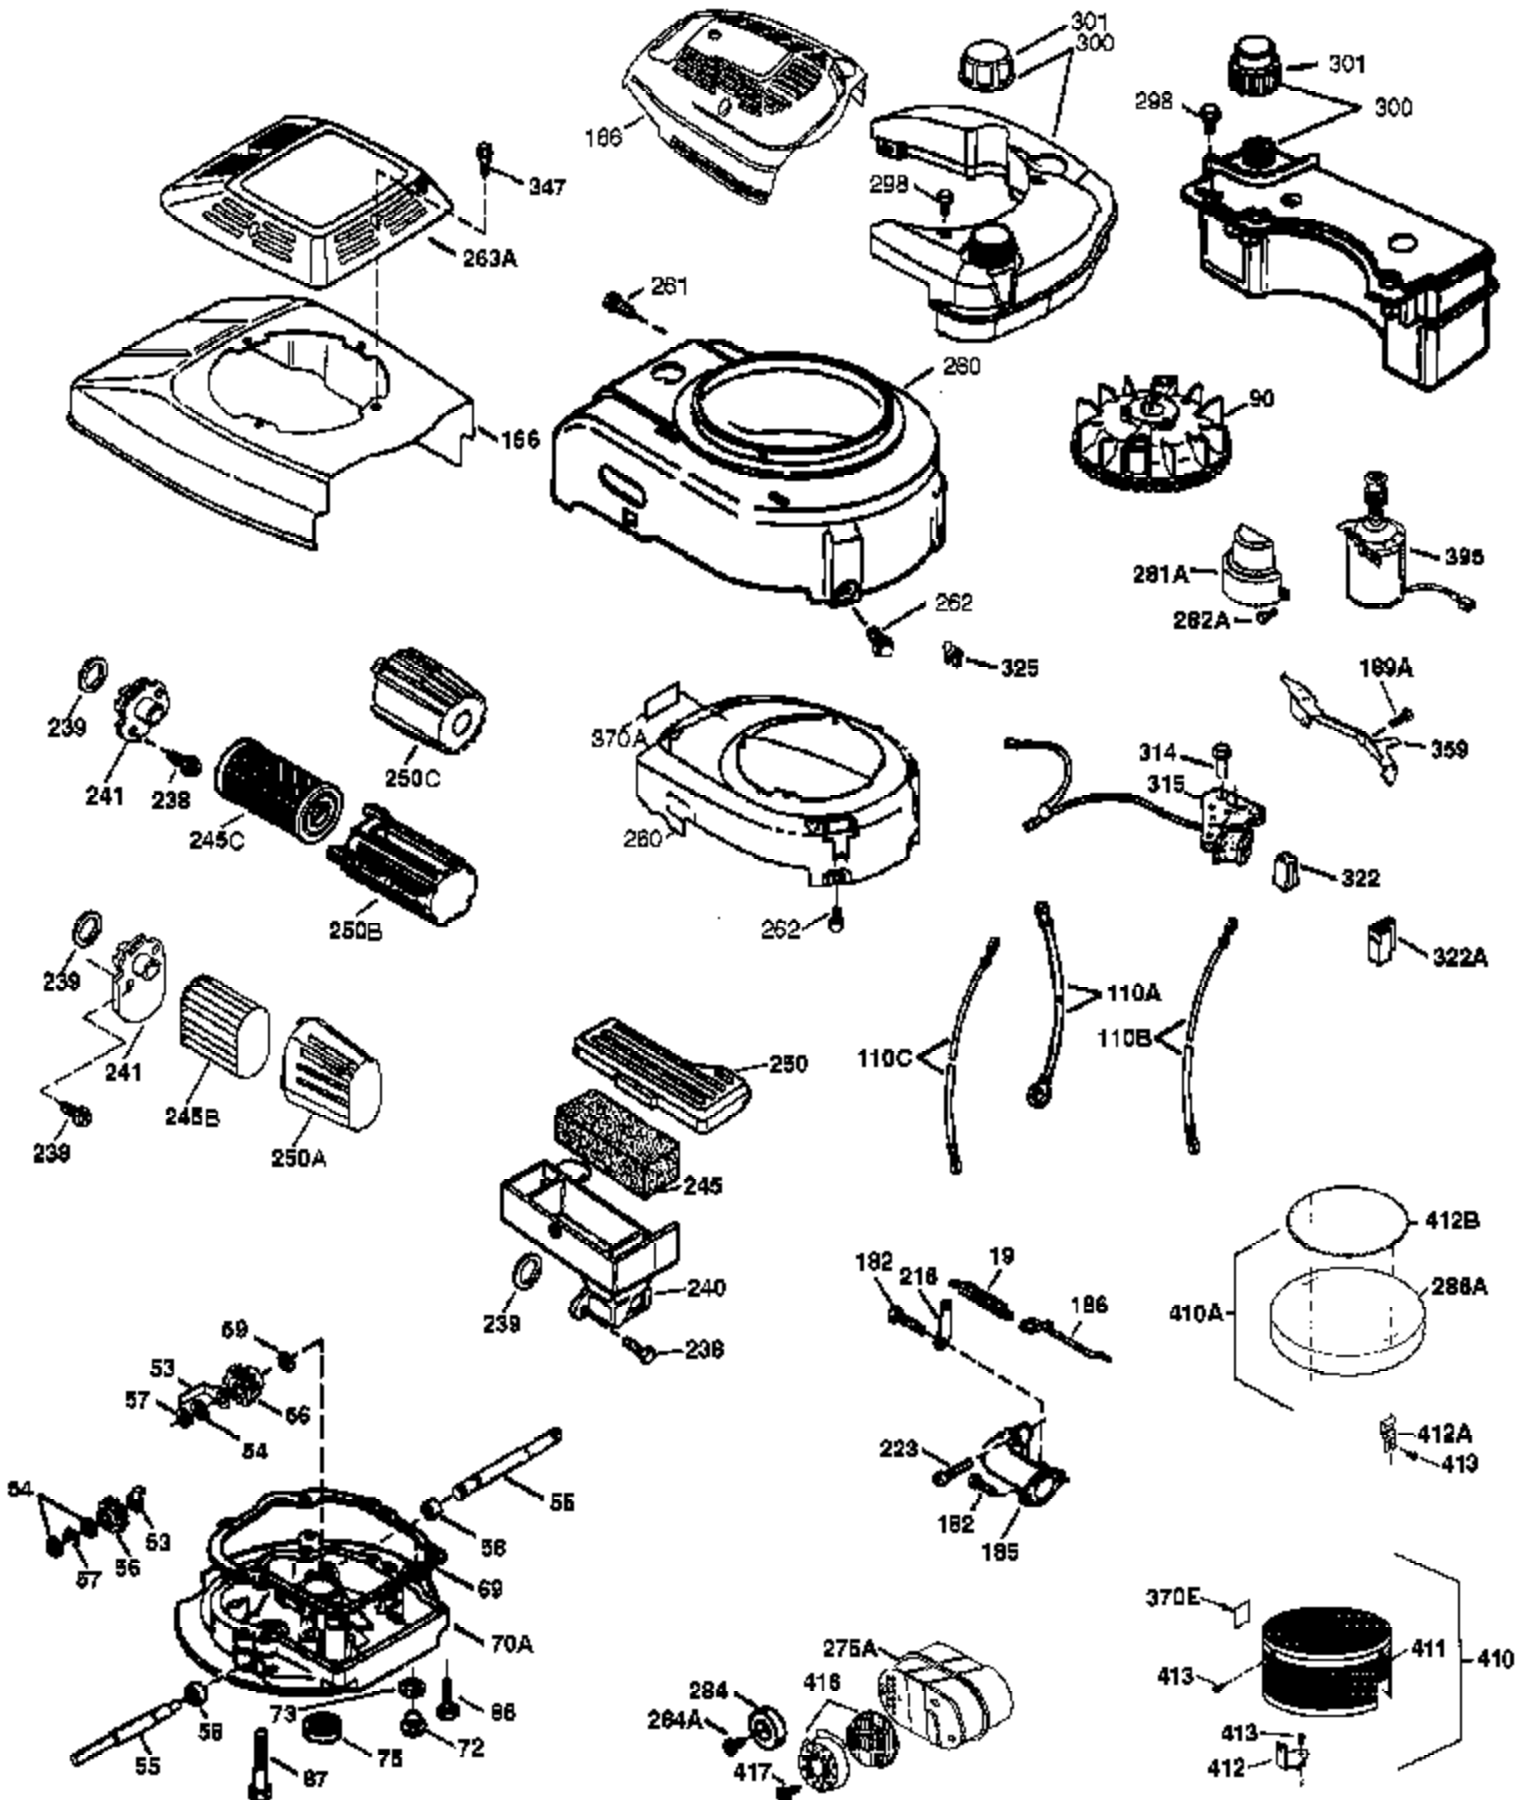

Ref #	Part Number	Qty	Description
19	36281	1	Extension Spring
41	35541	1	Piston & Pin Ass'y. (Std.) (Incl. 43)
41	35542	1	Piston & Pin Ass'y. (.010" OS) (Incl. 43)
41	35543	1	Piston & Pin Ass'y. (.020" OS) (Incl. 43)
69	35261	1	* Mounting Flange Gasket
72	36083	1	Oil Drain Plug
75	27897	1	Oil Seal
86	650488	6	Screw, 1/4-20 x 1-1/4"
90	611112	1	Flywheel
182	6201	2	Screw, 1/4-28 x 7/8"
185	36785	1	Intake Pipe
186	32653	1	Governor Link
216	33086	1	R.P.M. Adjusting Lever
223	650451	2	Screw, 1/4-20 x 1"
238	650806	2	Screw, 10-32 x 5/8"
239	34338	1	* Air Cleaner Gasket
240	37115	1	Air Cleaner Body (Incl. 239)
245	37116	1	Air Cleaner Filter
250	37118	1	Air Cleaner Cover
260	37135	1	Blower Housing
261	30200	2	Screw, 10-24 x 9/16"
262	650831	2	Screw, 1/4-20 x 1/2"
300	35586	1	Fuel Tank (Incl. 292 & 301)
301	36246	1	Fuel Cap
370A	36261	1	Lubrication Decal
416	36085	1	Spark Arrestor Kit (Incl. 417)(Optional)
417	650821	1	Screw, 10-32 x 1/2" (Optional)