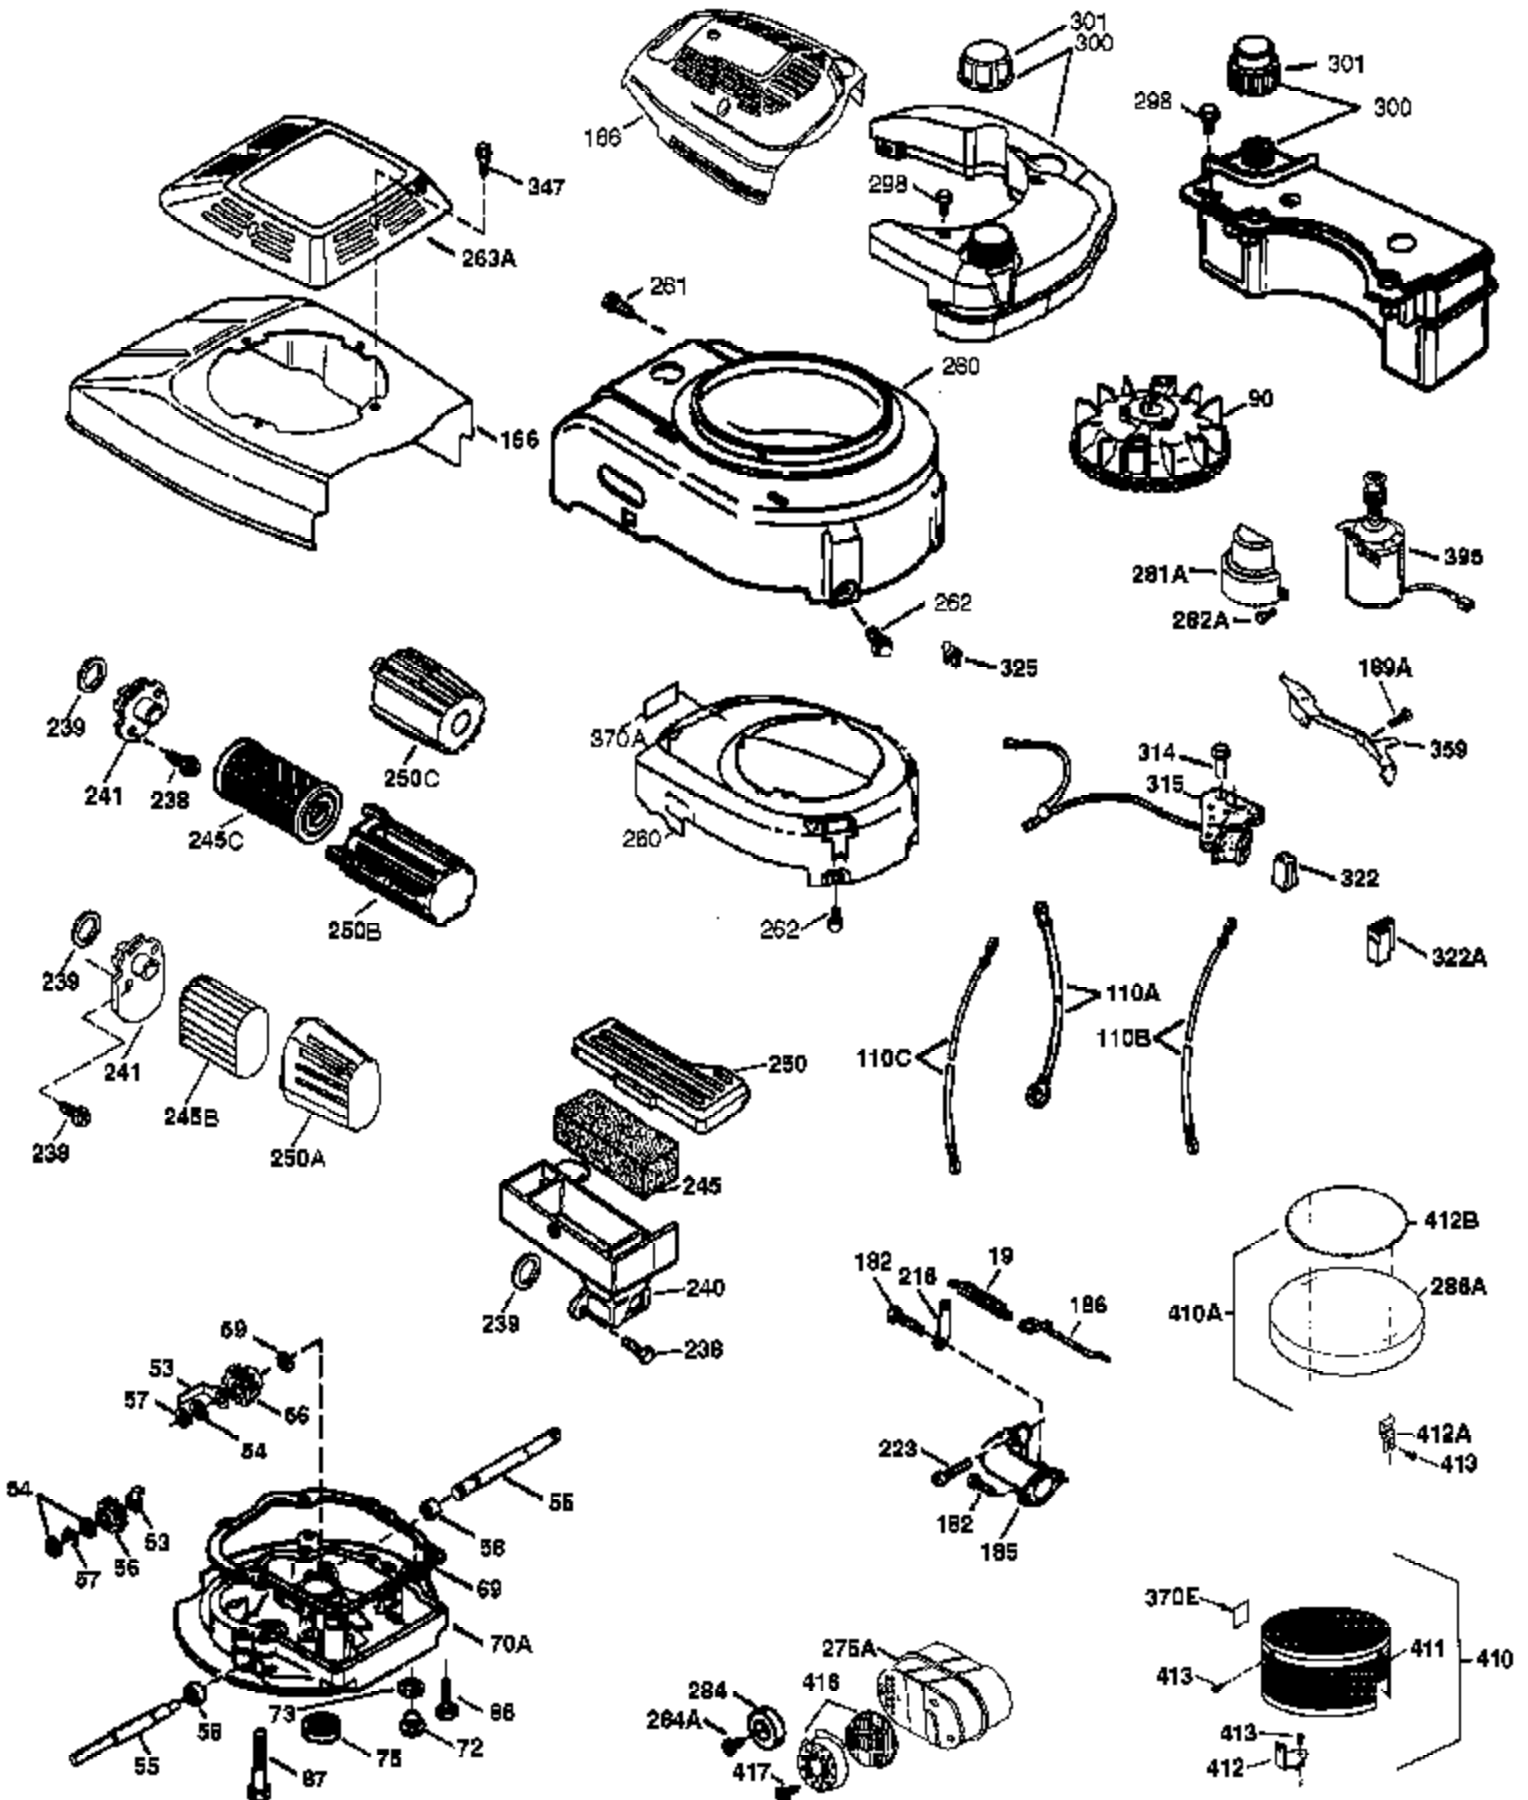

Ref #	Part Number	Qty	Description
178	29752	2	Nut & Lock Washer, 1/4-28
182	6201	2	Screw, 1/4-28 x 7/8"
184	26756	1	* Carburetor To Intake Pipe Gasket
185	36785	1	Intake Pipe
186	32653	1	Governor Link
189	650839	2	Screw, 1/4-20 x 3/8"
191	36559	1	S.E. Brake Bracket (Incl. 195)
195	610973	1	Terminal
207	34336	1	Throttle Link
223	650451	2	Screw, 1/4-20 x 1"
224	36786	1	* Intake Pipe Gasket
238	650806	2	Screw, 10-32 x 5/8"
239	34338	1	* Air Cleaner Gasket
240	37115	1	Air Cleaner Body (Incl. 239)
245A	37117	1	Air Cleaner Filter
245	37116	1	Air Cleaner Filter
250	37118	1	Air Cleaner Cover
260	37135	1	Blower Housing
261	30200	2	Screw, 10-24 x 9/16"
262	650831	2	Screw, 1/4-20 x 1/2"
275	36790	1	Muffler
277	650988	2	Screw, 1/4-20 x 2-5/16"
285	35000A	1	Starter Cup
287	650926	2	Screw, 8-32 x 21/64"
290	34357	1	Fuel Line
292	26460	2	Fuel Line Clamp
300	35586	1	Fuel Tank (Incl. 292 & 301)
301	36246	1	Fuel Cap
311	27625	1	Oil Fill Plug
313	34080	1	Spacer
370K	36695	1	Starter Decal
370A	36261	1	Lubrication Decal
370C	37199	1	Primer Decal
380	640118	1	Carburetor (Incl. 184)
390	590737	1	Rewind Starter (NOTE: This engine could have been built with 590694 starter).
400	37029A	1	* Gasket Set (Incl. items marked PK in notes). Incl. Part #s 26756 (1), 28833 (1), 34338 (1), 36783 (1), 36786 (1), 36832 (1), 36996 (1), 37028 (1), 37130 (1)
416	36085	1	Spark Arrestor Kit (Incl. 417)(Optional)
417	650760	1	Screw, 8-32 x 3/8" (Optional)
420	730225	1	SAE 30 4-Cycle Engine Oil (Quart)