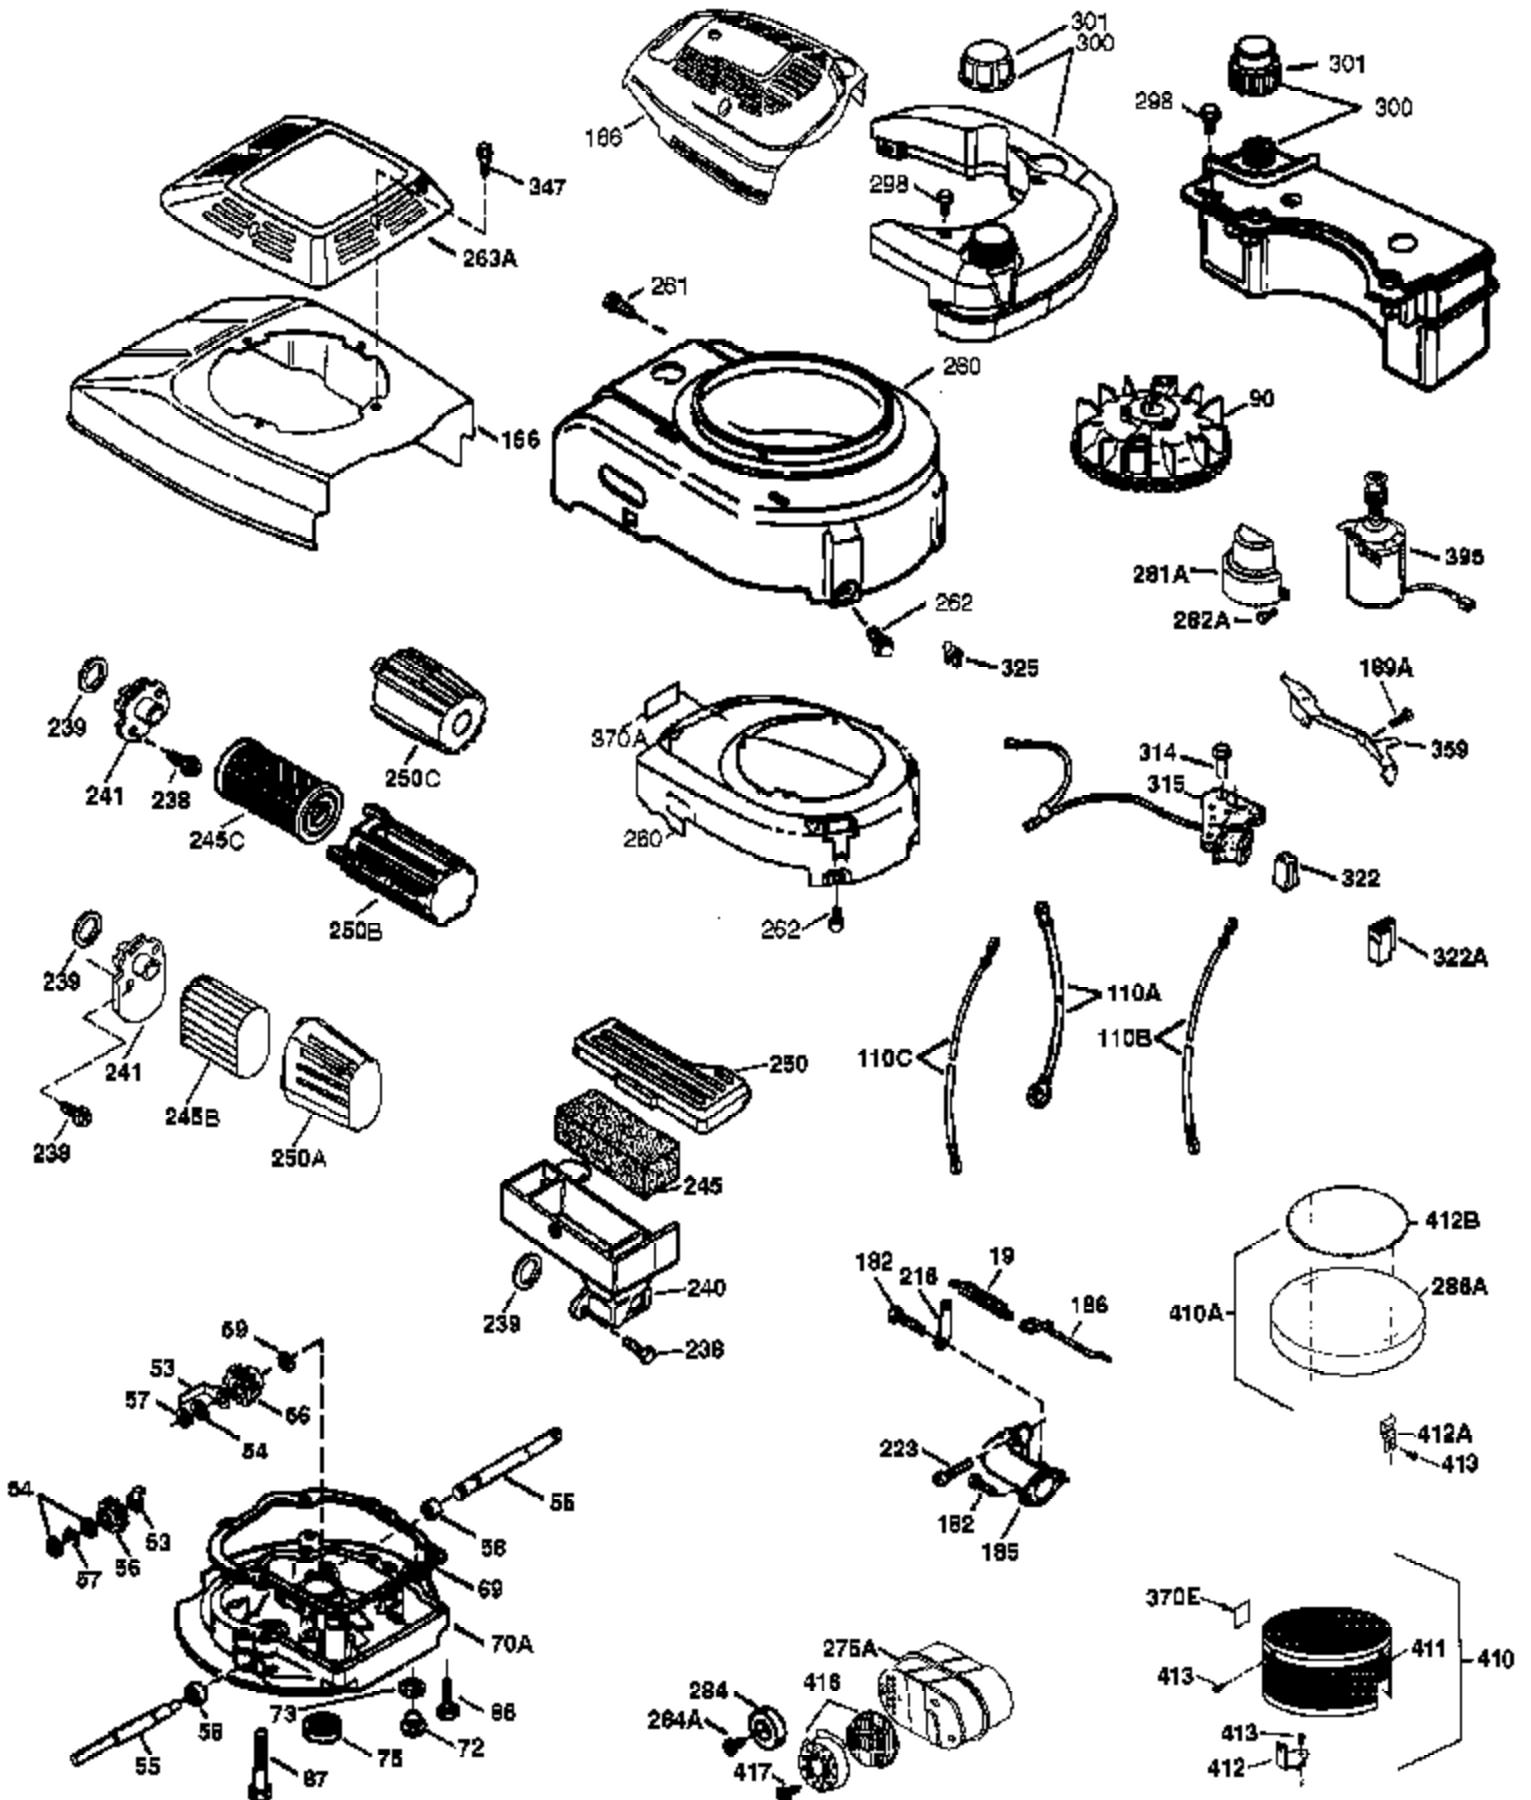

Engine Parts List #2

Ref #	Part Number	Qty	Description
19	36281	1	Extension Spring
41	35541	1	Piston & Pin Ass'y. (Std.) (Incl. 43)
41	35542	1	Piston & Pin Ass'y. (.010" OS) (Incl. 43)
41	35543	1	Piston & Pin Ass'y. (.020" OS) (Incl. 43)
69	35261	1	* Mounting Flange Gasket
72	36083	1	Oil Drain Plug
75	27897	1	Oil Seal
86	650488	6	Screw, 1/4-20 x 1-1/4"
90	611112	1	Flywheel
182	6201	2	Screw, 1/4-28 x 7/8"
185	36785	1	Intake Pipe
186	32653	1	Governor Link
216	33086	1	R.P.M. Adjusting Lever
223	650451	2	Screw, 1/4-20 x 1"
238	650806	2	Screw, 10-32 x 5/8"
239	34338	1	* Air Cleaner Gasket
240	37115	1	Air Cleaner Body
245	37116	1	Air Cleaner Filter
250	37118	1	Air Cleaner Cover
260	37135	1	Blower Housing
261	30200	2	Screw, 10-24 x 9/16"
262	650831	2	Screw, 1/4-20 x 1/2"
300	35586	1	Fuel Tank (Incl. 292 & 301)
301	36246	1	Fuel Cap (Black)
355	590701	1	Starter Handle
370A	36261	1	Lubrication Decal
416	36085	1	Spark Arrestor Kit (Incl. 417)(Optional)
417	650821	1	Screw, 10-32 x 1/2" (Optional)