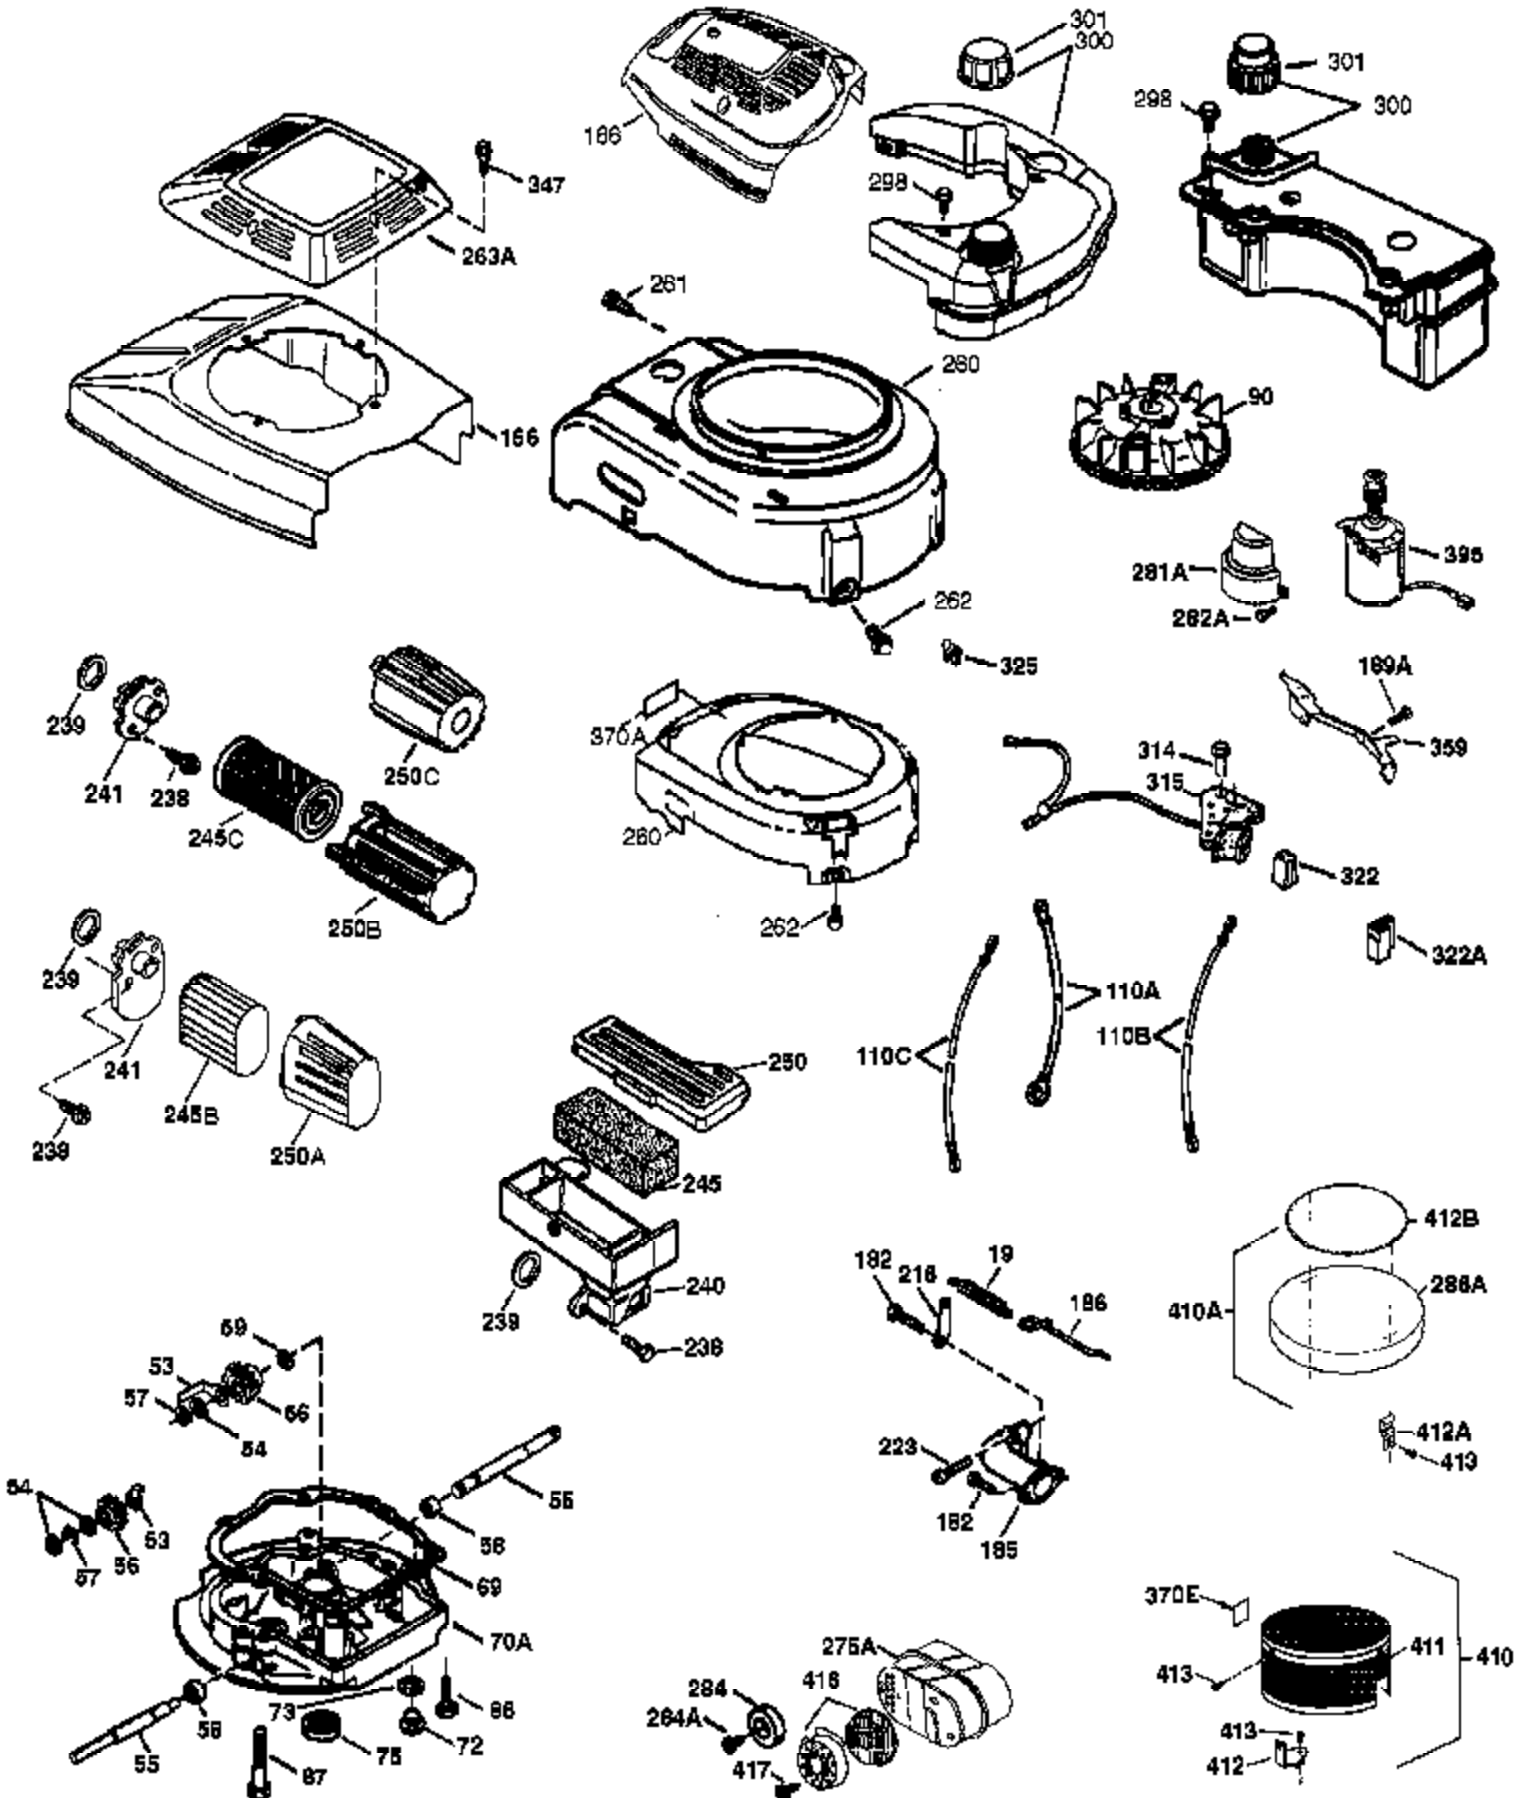

Ref #	Part Number	Qty	Description
19	36281	1	Extension Spring
41	35541	1	Piston & Pin Ass'y. (Std.) (Incl. 43)
41	35542	1	Piston & Pin Ass'y. (.010" OS) (Incl. 43)
41	35543	1	Piston & Pin Ass'y. (.020" OS) (Incl. 43)
69	35261	1	* Mounting Flange Gasket
72	36083	1	Oil Drain Plug
75	27897	1	Oil Seal
86	650488	6	Screw, 1/4-20 x 1-1/4"
90	611112	1	Flywheel
182	6201	2	Screw, 1/4-28 x 7/8"
185	36785	1	Intake Pipe
186	32653	1	Governor Link
216	33086	1	R.P.M. Adjusting Lever
223	650451	2	Screw, 1/4-20 x 1"
238	650806	2	Screw, 10-32 x 5/8"
239	34338	1	* Air Cleaner Gasket
240	37115	1	Air Cleaner Body
245	37116	1	Air Cleaner Filter
250	37118	1	Air Cleaner Cover
260	37135	1	Blower Housing
261	30200	2	Screw, 10-24 x 9/16"
262	650831	2	Screw, 1/4-20 x 1/2"
300	35586	1	Fuel Tank (Incl. 292 & 301)
301	36246	1	Fuel Cap
370A	36261	1	Lubrication Decal
416	36085	1	Spark Arrestor Kit (Incl. 417)(Optional)
417	650821	1	Screw, 10-32 x 1/2" (Optional)