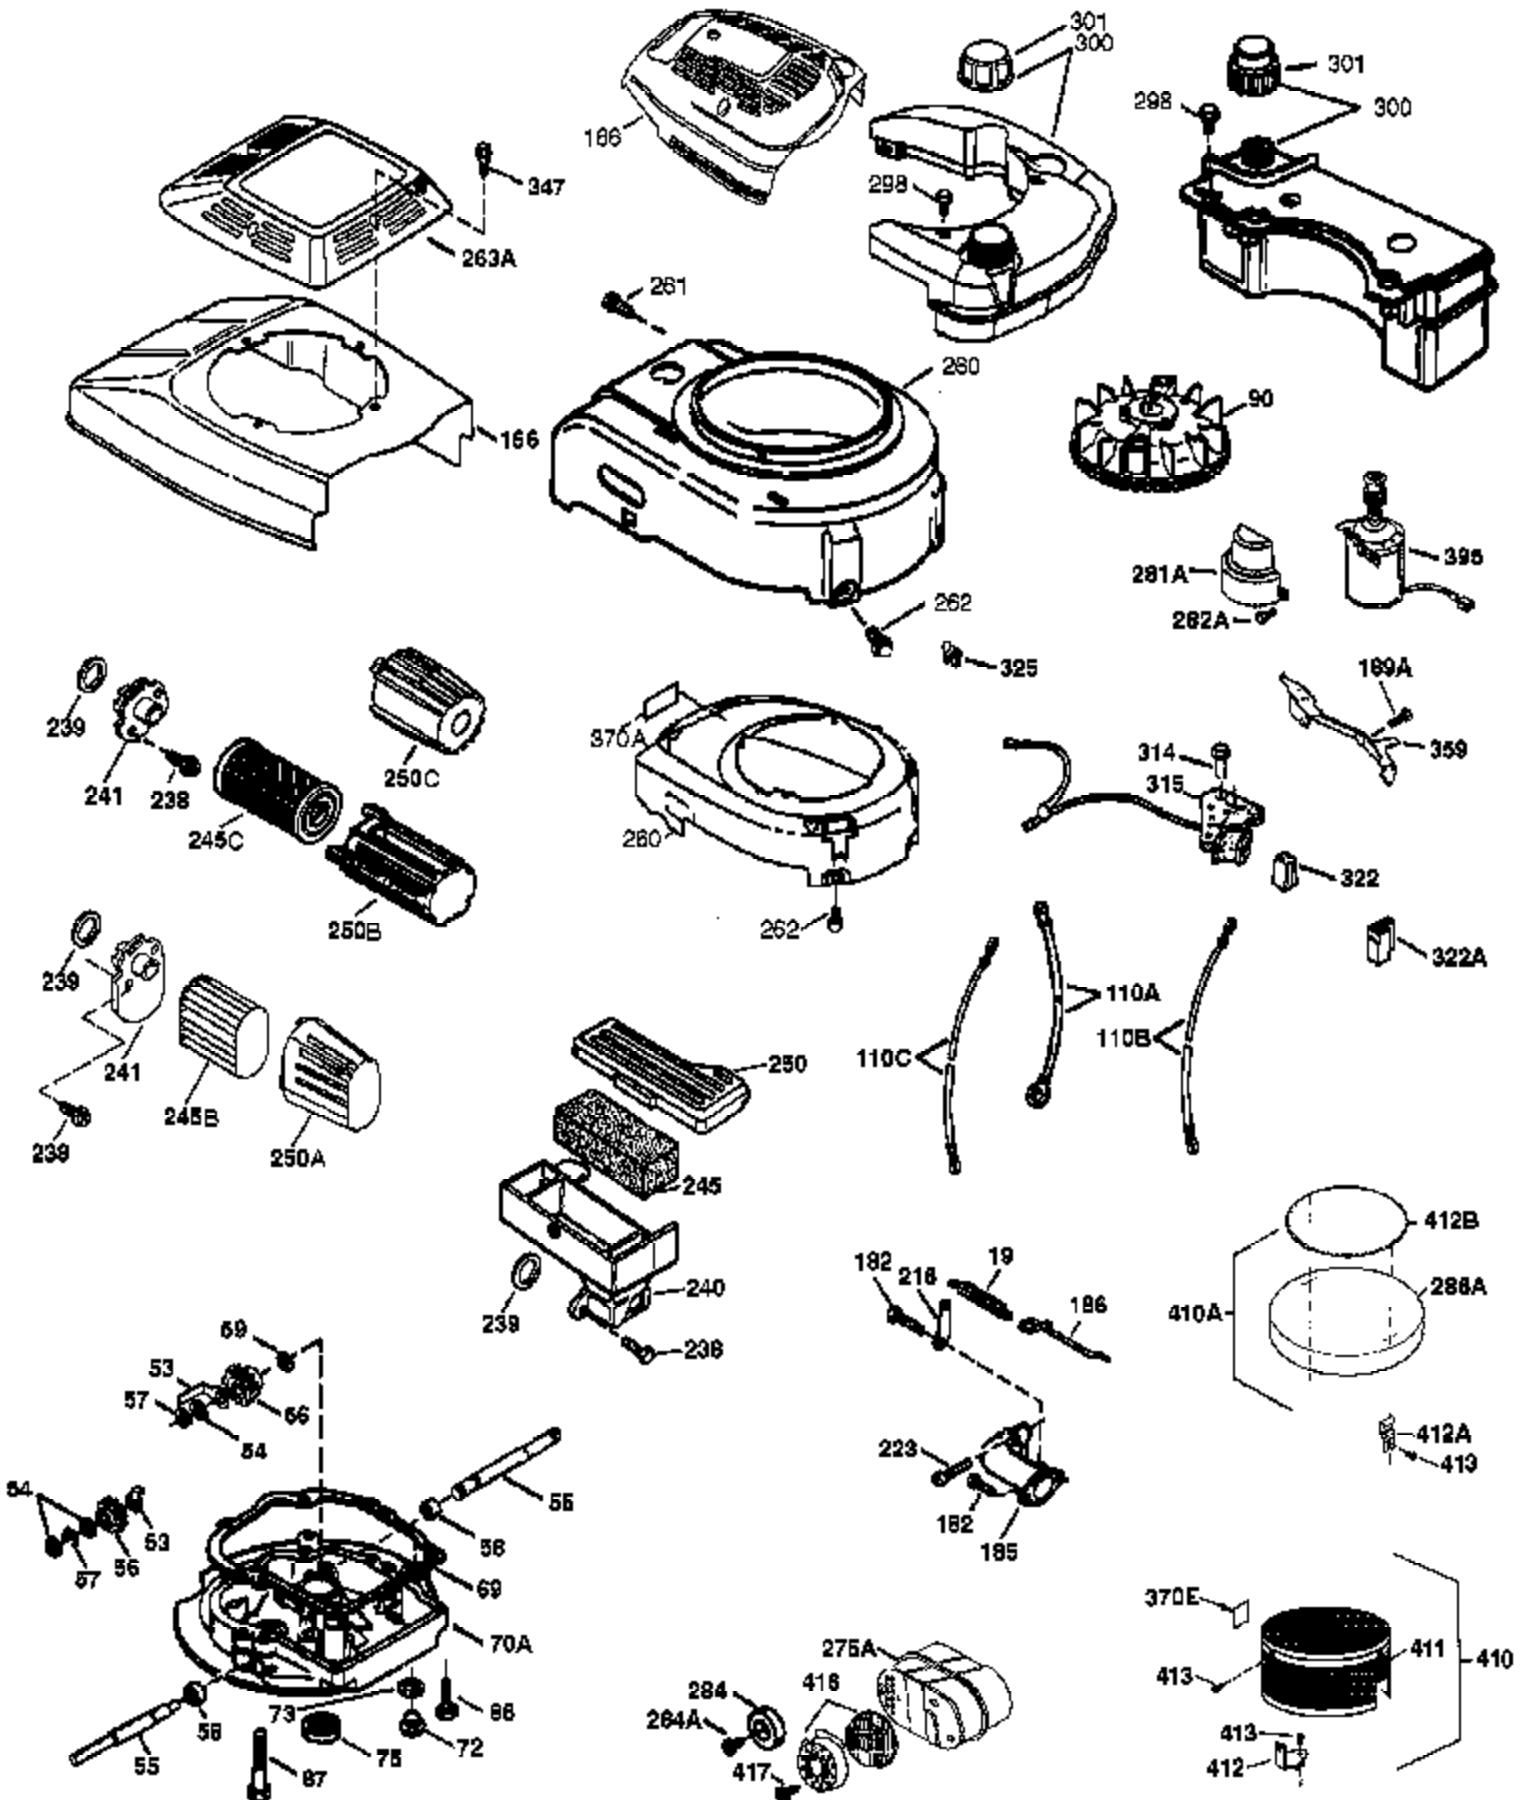

Engine Parts List #2

Ref #	Part Number	Qty	Description
19	36281	1	Extension Spring
41	35541	1	Piston & Pin Ass'y. (Std.) (Incl. 43)
41	35542	1	Piston & Pin Ass'y. (.010" OS) (Incl. 43)
41	35543	1	Piston & Pin Ass'y. (.020" OS) (Incl. 43)
69	35261	1	Mounting Flange Gasket
72	36083	1	Oil Drain Plug
75	27897	1	Oil Seal
86	650488	6	Screw, 1/4-20 x 1-1/4"
90	611213	1	Flywheel
182	6201	2	Screw, 1/4-28 x 7/8"
185	36785	1	Intake Pipe
186	34337	1	Governor Link
223	650451	2	Screw, 1/4-20 x 1"
238	650806	2	Screw, 10-32 x 5/8"
239	34338	1	* Air Cleaner Gasket
240	37115	1	Air Cleaner Body (Incl. 239)
245	37116	1	Air Cleaner Filter
250	37118	1	Air Cleaner Cover
260	37135	1	Blower Housing
261	30200	2	Screw, 10-24 x 9/16"
262	650831	2	Screw, 1/4-20 x 1/2"
300	35586	1	Fuel Tank (Incl. 292 & 301)
301	36246	1	Fuel Cap
370A	36261	1	Lubrication Decal (Replaces 64-831)
416	36085	1	Spark Arrestor Kit (Incl. 417)(Optional)
417	650760	1	Screw, 8-32 x 3/8" (Optional)