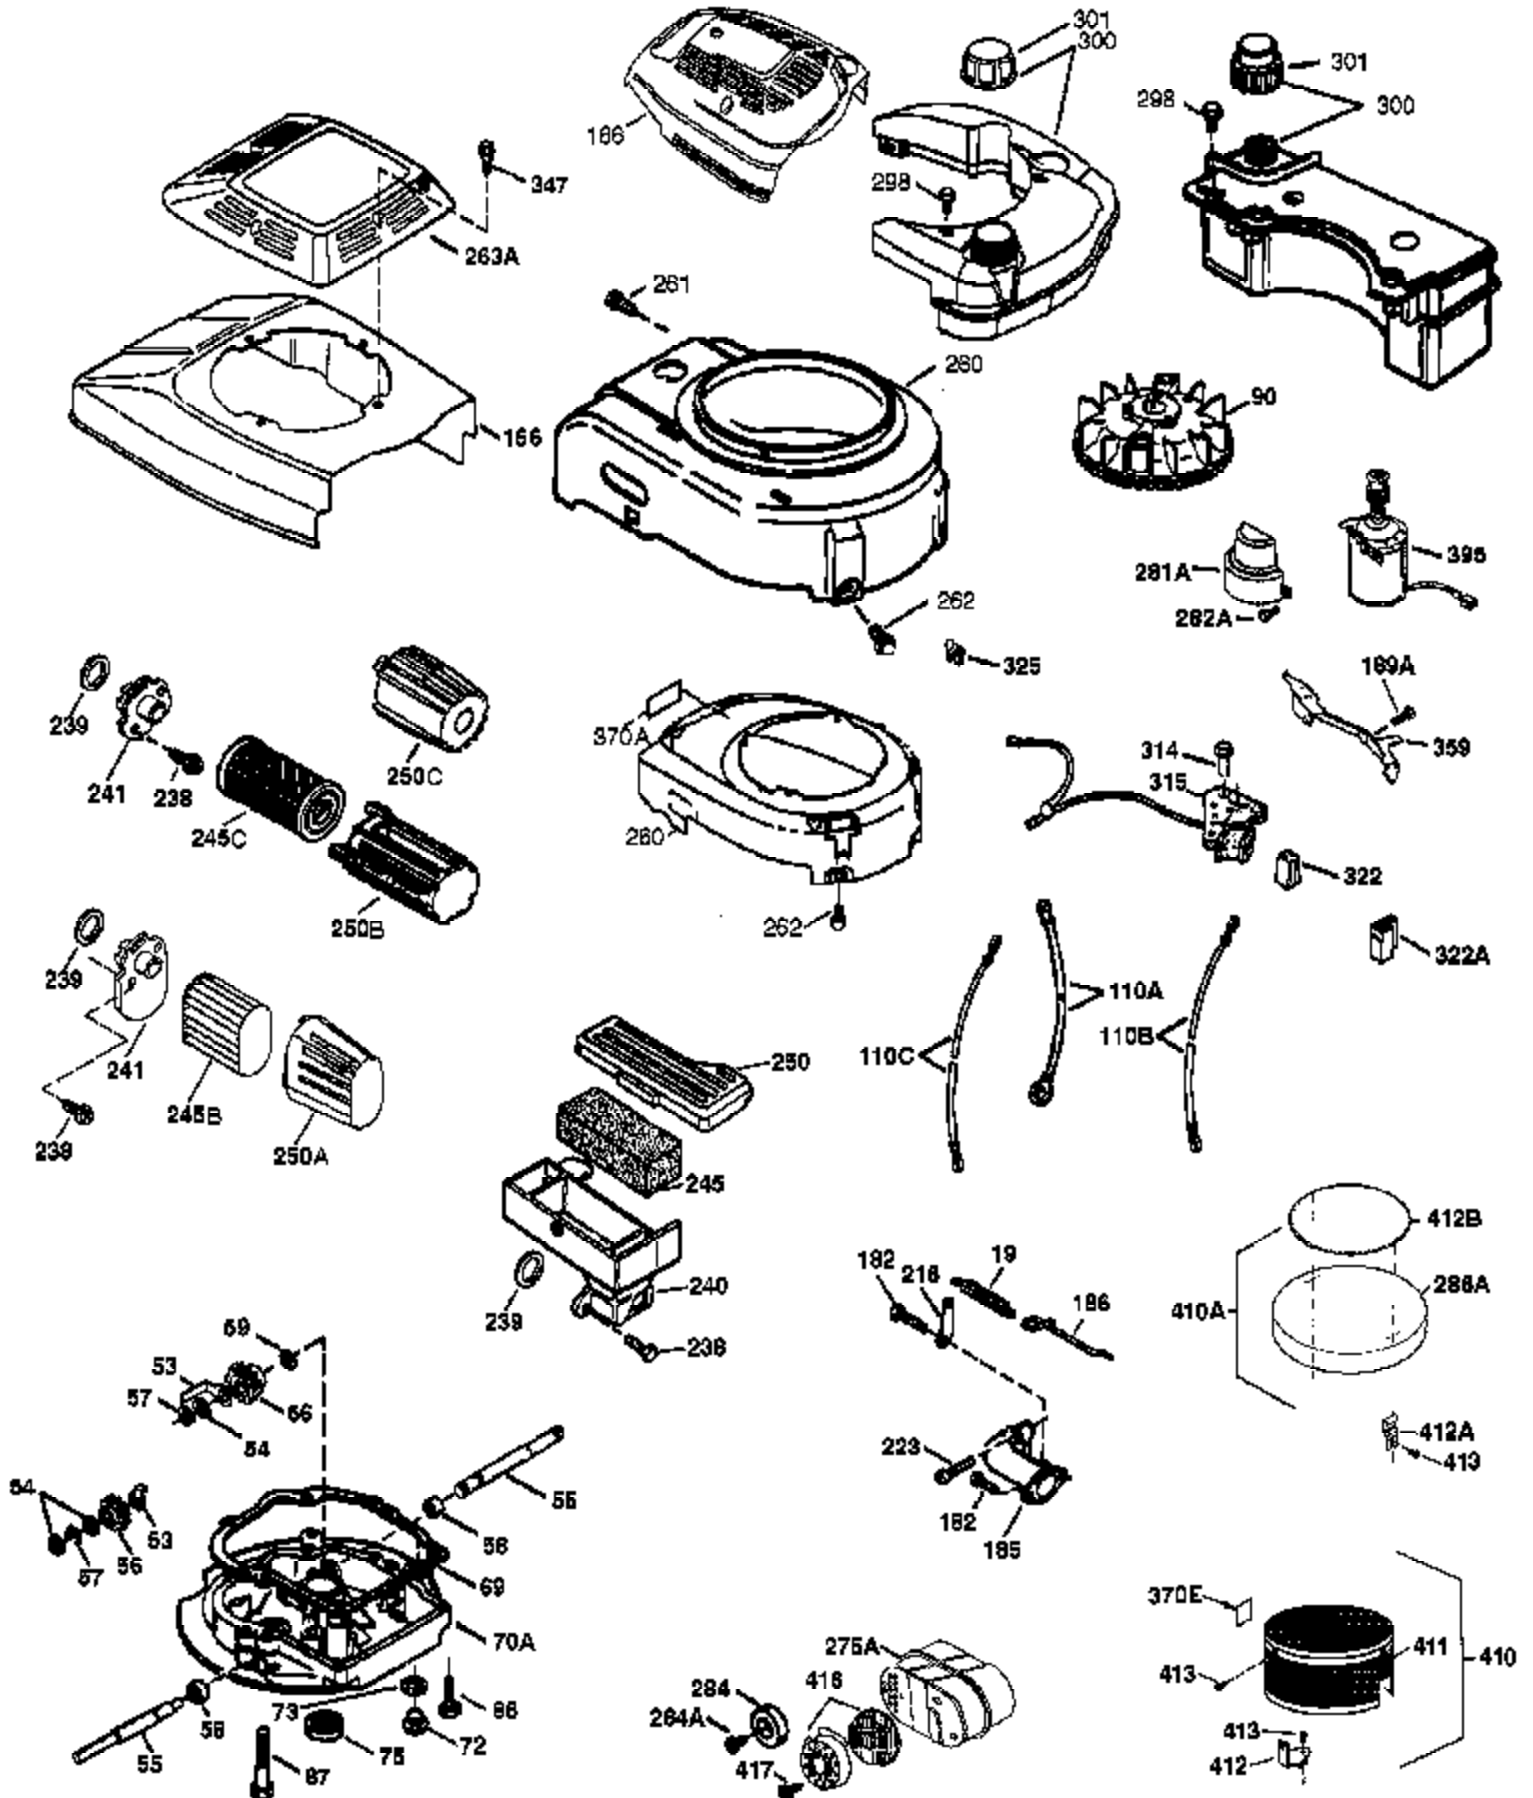

Engine Parts List #2

Ref #	Part Number	Qty	Description
19	36281	1	Extension Spring
41	35541	1	Piston & Pin Ass'y. (Std.) (Incl. 43)
41	35542	1	Piston & Pin Ass'y. (.010" OS) (Incl. 43)
41	35543	1	Piston & Pin Ass'y. (.020" OS) (Incl. 43)
69	35261	1	Mounting Flange Gasket
72	36083	1	Oil Drain Plug
75	27897	1	Oil Seal
86	650488	6	Screw, 1/4-20 x 1-1/4"
90	611213	1	Flywheel
182	6201	2	Screw, 1/4-28 x 7/8"
185	36785	1	Intake Pipe
186	34337	1	Governor Link
223	650451	2	Screw, 1/4-20 x 1"
238	650932	2	Screw, 10-32 x 49/64"
239	34338	1	* Air Cleaner Gasket
241	35797	1	Air Cleaner Collar
245	35066	1	Air Cleaner Filter
250	35986	1	Air Cleaner Cover
260	36798	1	Blower Housing
261	30200	2	Screw, 10-24 x 9/16"
262	650831	2	Screw, 1/4-20 x 1/2"
300	35586	1	Fuel Tank (Incl. 292 & 301)
301	36246	1	Fuel Cap
370A	36261	1	Lubrication Decal
416	36085	1	Spark Arrestor Kit (Incl. 417)(Optional)
417	650760	1	Screw, 8-32 x 3/8" (Optional)