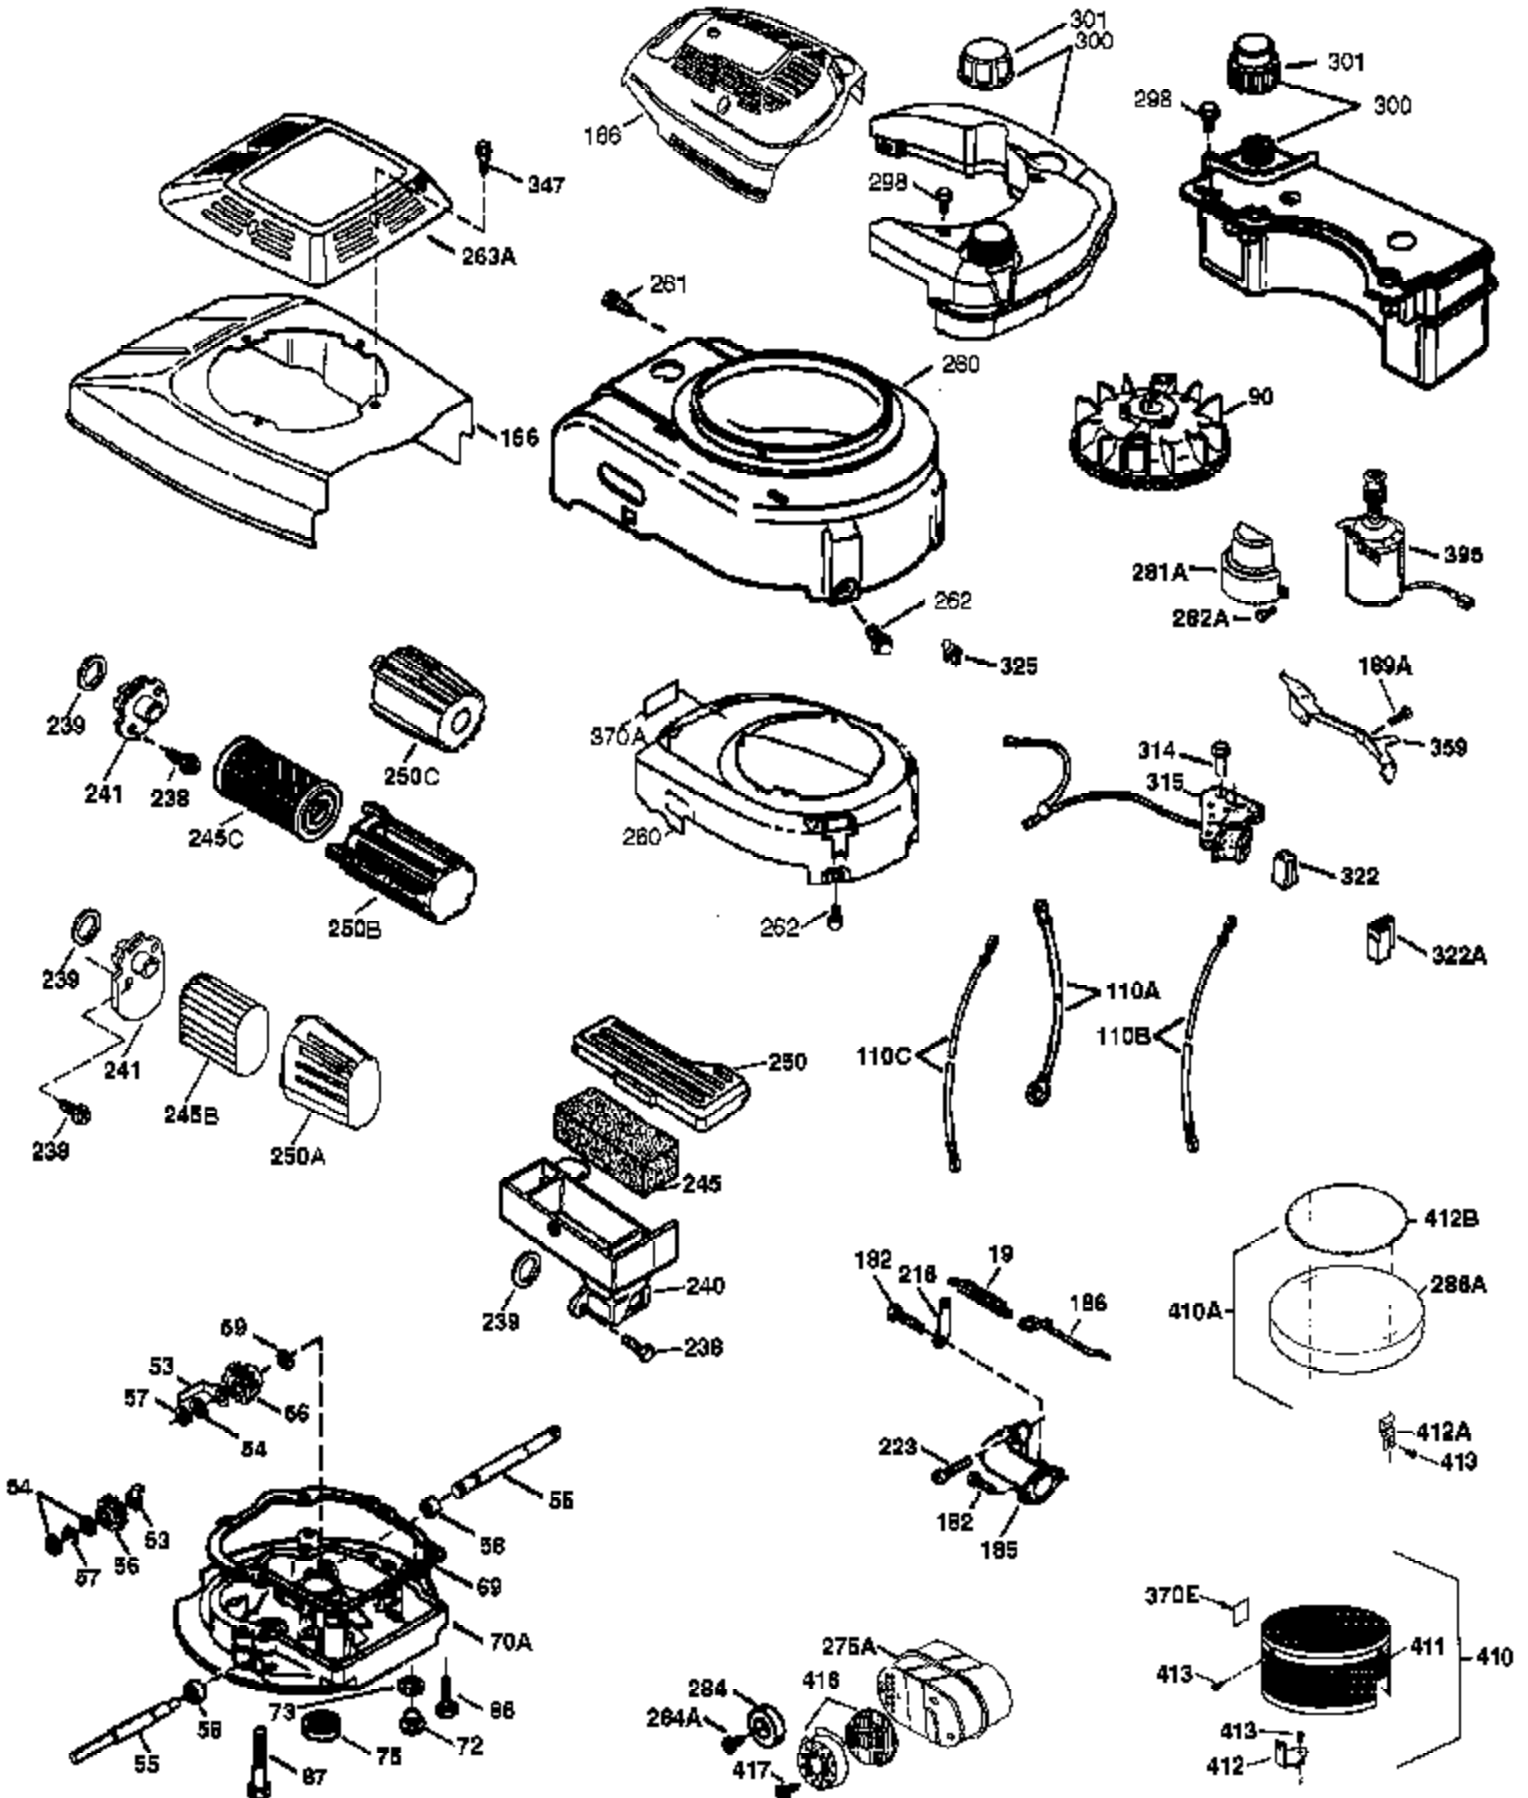

Ref #	Part Number	Qty	Description
178	29752	2	Nut & Lock Washer, 1/4-28
182	6201	2	Screw, 1/4-28 x 7/8"
184	26756	1	* Carburetor To Intake Pipe Gasket
185	36785	1	Intake Pipe
186	34337	1	Governor Link
189	650839	2	Screw, 1/4-20 x 3/8"
191	36559	1	S.E. Brake Bracket (Incl. 195)
195	610973	1	Terminal
200	33131A	1	Control Bracket (Incl. 202 thru 206)
202	36482	1	Compression Spring
203	31342	1	Compression Spring
204	651029	1	Screw, Torx T-10, 5-40 x 7/16"
205	651019	1	Screw, Torx T-10, 6-32 x 41/64"
206	610973	1	Terminal
207	34336	1	Throttle Link
209	30200	2	Screw, 10-24 x 9/16"
223	650451	2	Screw, 1/4-20 x 1"
224	36786	1	* Intake Pipe Gasket
238	650806	2	Screw, 10-32 x 5/8"
239	34338	1	* Air Cleaner Gasket
240	34858	1	Air Cleaner Body
245	34340	1	Air Cleaner Filter
250	36213	1	Air Cleaner Cover
260	37003	1	Blower Housing
261	30200	2	Screw, 10-24 x 9/16"
262	650831	2	Screw, 1/4-20 x 1/2"
275	36790	1	Muffler
277	650988	2	Screw, 1/4-20 x 2-5/16"
285	35000A	1	Starter Cup
287	650926	2	Screw, 8-32 x 21/64"
290	34357	1	Fuel Line
292	26460	2	Fuel Line Clamp
300	35586	1	Fuel Tank (Incl. 292 & 301)
301	36246	1	Fuel Cap
311	27625	1	Oil Fill Plug
313	34080	1	Spacer
370A	36261	1	Lubrication Decal
370C	37199	1	Primer Decal
370D	36534	1	Caution Decal
370K	36695	1	Starter Decal
380	640148	1	Carburetor (Incl. 184)
390	590737	1	Rewind Starter (NOTE: This engine could have been built with 590694 starter).
400	37029A	1	* Gasket Set (Incl. items marked PK in notes). Incl. Part #s 26756 (1), 28833 (1), 34338 (1), 36783 (1), 36786 (1), 36832 (1), 36996 (1), 37028 (1), 37130 (1).
416	36085	1	Spark Arrestor Kit (Incl. 417)(Optional)
417	650760	1	Screw, 8-32 x 3/8" (Optional)
420	730225	1	SAE 30 4-Cycle Engine Oil (Quart)