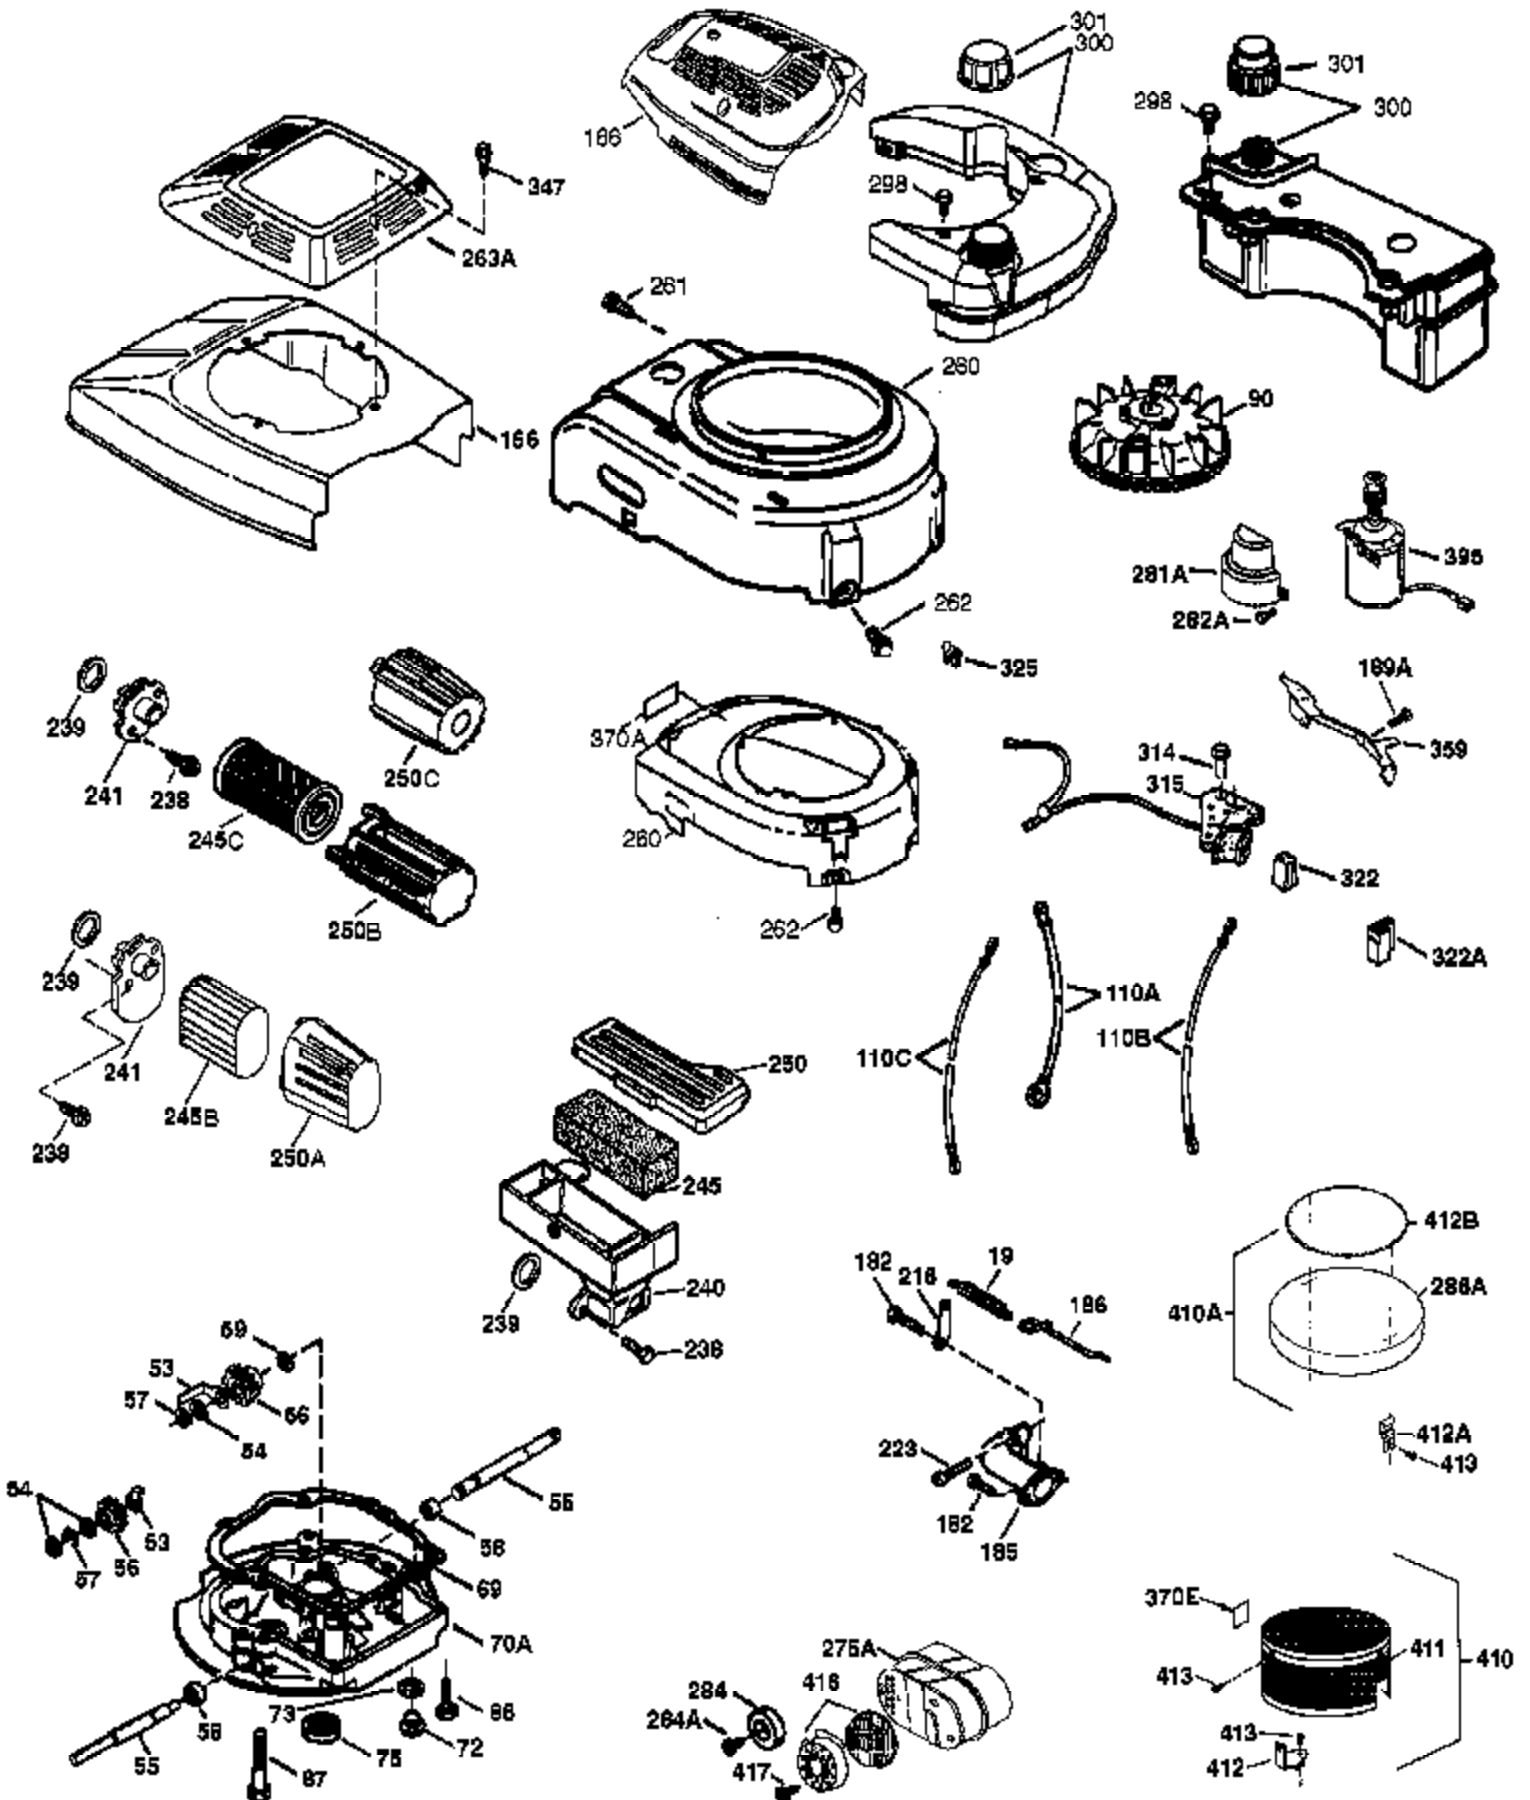

Ref #	Part Number	Qty	Description
178	29752	2	Nut & Lock Washer, 1/4-28
182	6201	2	Screw, 1/4-28 x 7/8"
184	26756	1	* Carburetor To Intake Pipe Gasket
185	36785	1	Intake Pipe
186	32653	1	Governor Link
189	650839	2	Screw, 1/4-20 x 3/8"
191	36559	1	S.E. Brake Bracket (Incl. 195)
195	610973	1	Terminal
207	34336	1	Throttle Link
223	650451	2	Screw, 1/4-20 x 1"
224	36786	1	* Intake Pipe Gasket
238	650806	2	Screw, 10-32 x 5/8"
239	34338	1	* Air Cleaner Gasket
240	34858	1	Air Cleaner Body
245	34340	1	Air Cleaner Filter
250	36213	1	Air Cleaner Cover
260	37003	1	Blower Housing
261	30200	2	Screw, 10-24 x 9/16"
262	650831	2	Screw, 1/4-20 x 1/2"
275	36790	1	Muffler
277	650988	2	Screw, 1/4-20 x 2-5/16"
285	35000A	1	Starter Cup
287	650926	2	Screw, 8-32 x 21/64"
290	34357	1	Fuel Line
292	26460	2	Fuel Line Clamp
300	35586	1	Fuel Tank (Incl. 292 & 301)
301	36246	1	Fuel Cap
311	27625	1	Oil Fill Plug
313	34080	1	Spacer
370A	36261	1	Lubrication Decal
370D	36534	1	Caution Decal
370K	36695	1	Starter Decal
380	640103	1	Carburetor (Incl. 184)
390	590694	1	Rewind Starter (NOTE: This engine could have been built with 590737 starter).
400	37029	1	* Gasket Set (Incl. items marked PK in notes). Incl. Part #s 26756 (1), 28833 (1), 34338 (1), 35261 (1), 36783 (1), 36786 (1), 36832 (1), 37028 (1)
416	36085	1	Spark Arrestor Kit (Incl. 417)(Optional)
417	650760	1	Screw, 8-32 x 3/8" (Optional)
420	730225	1	SAE 30 4-Cycle Engine Oil (Quart)