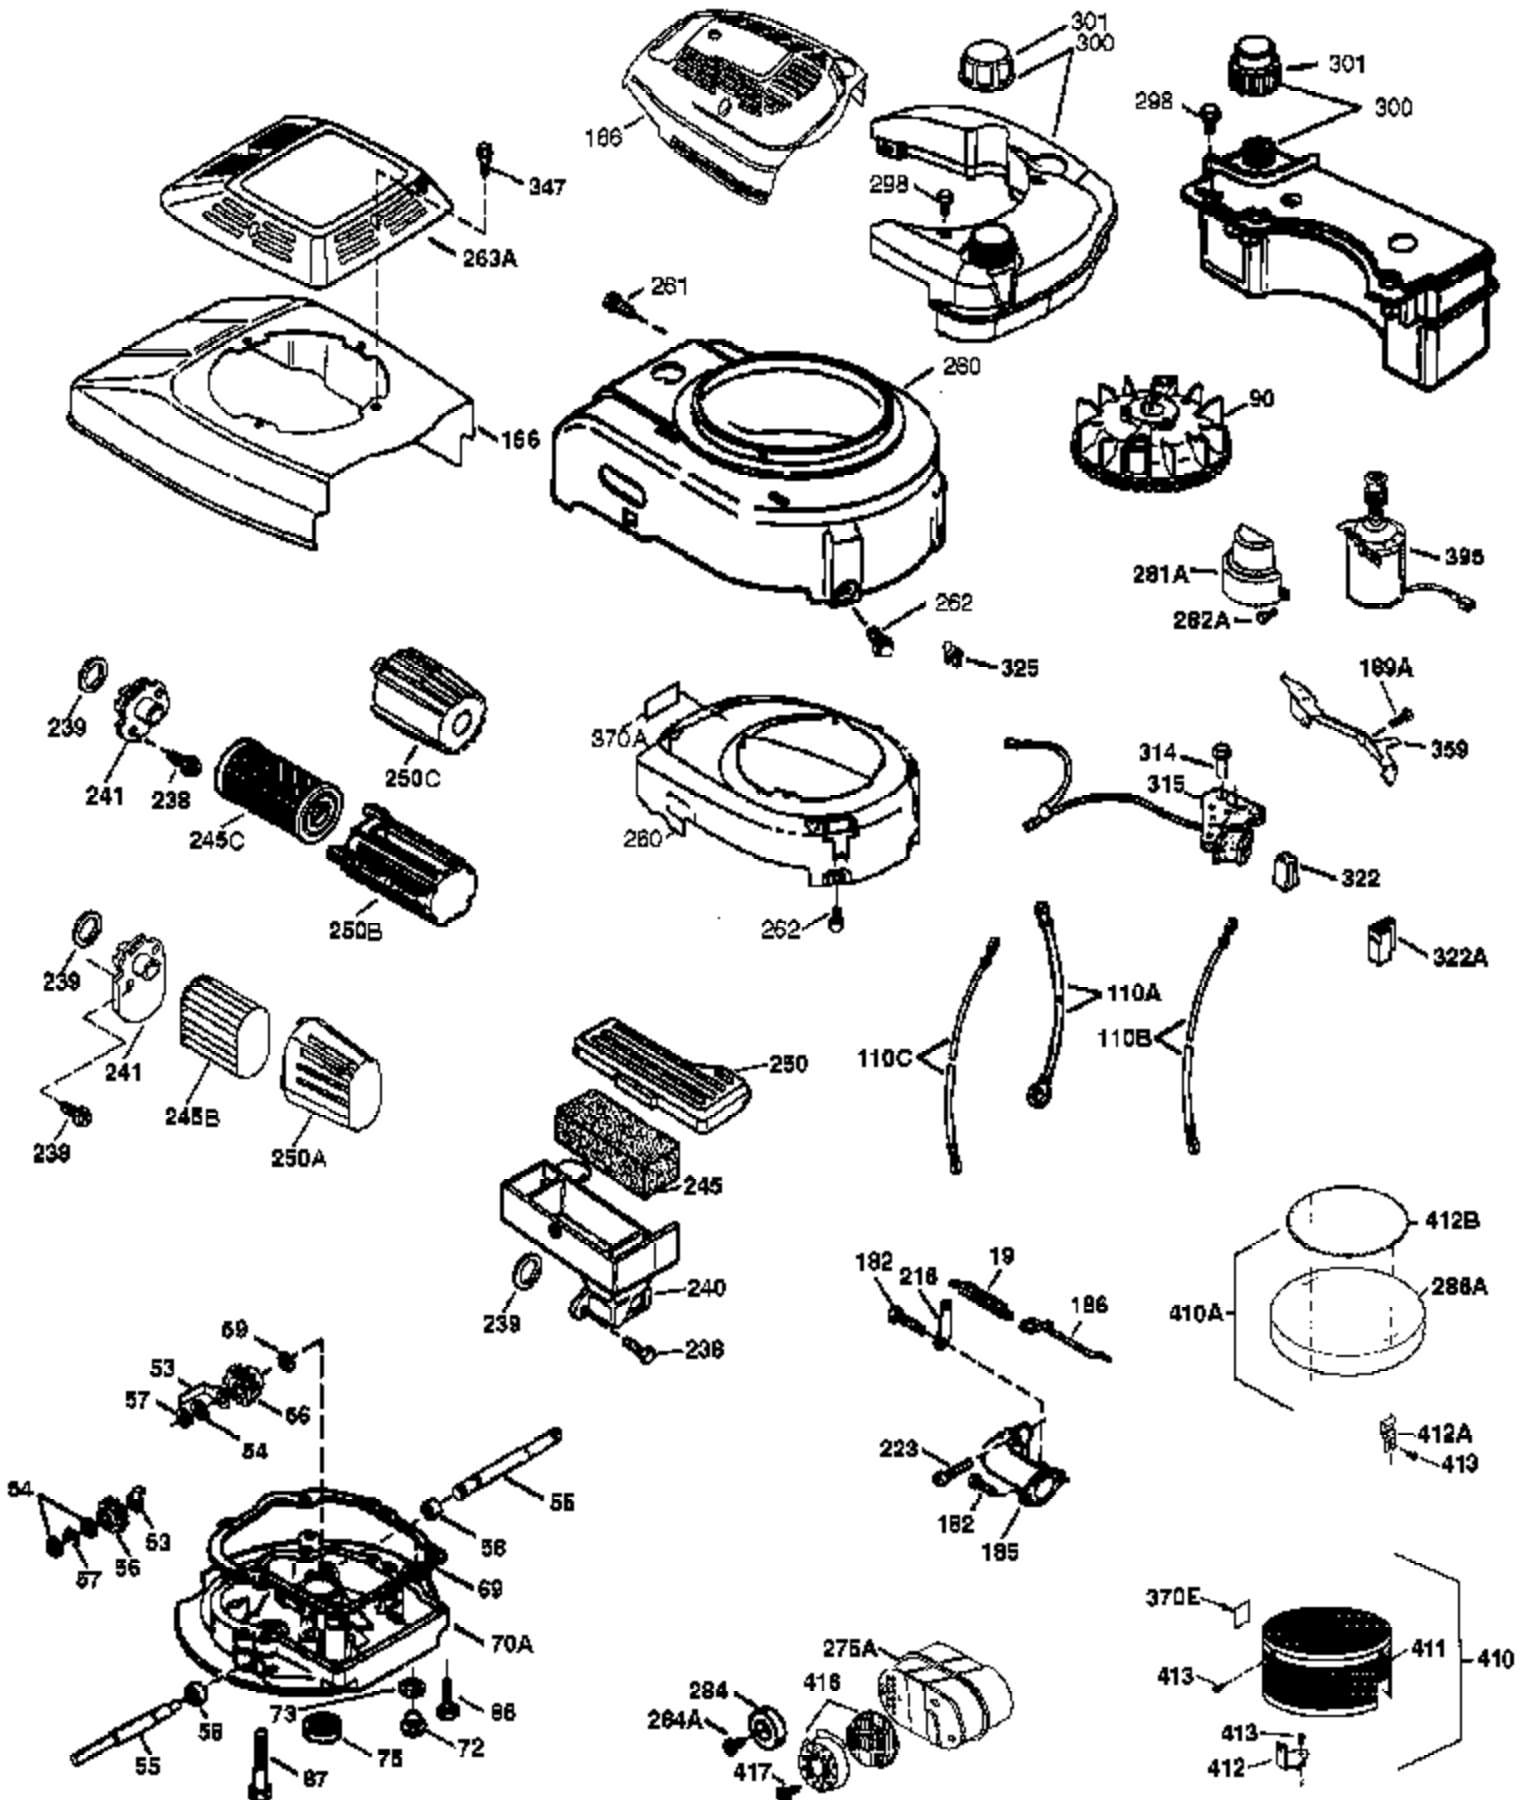

Engine Parts List #2

Ref #	Part Number	Qty	Description
19	36281	1	Extension Spring
41	35541	1	Piston & Pin Ass'y. (Std.) (Incl. 43)
41	35542	1	Piston & Pin Ass'y. (.010" OS) (Incl. 43)
41	35543	1	Piston & Pin Ass'y. (.020" OS) (Incl. 43)
69	35261	1	* Mounting Flange Gasket
72	36083	1	Oil Drain Plug
75	27897	1	Oil Seal
86	650488	6	Screw, 1/4-20 x 1-1/4"
90	611112	1	Flywheel
182	6201	2	Screw, 1/4-28 x 7/8"
185	36785	1	Intake Pipe
186	32653	1	Governor Link
216	33086	1	Control Bracket
223	650451	2	Screw, 1/4-20 x 1"
238	650806	2	Screw, 10-32 x 5/8"
239	34338	1	* Air Cleaner Gasket
240	37115	1	Air Cleaner Body
245	37116	1	Air Cleaner Filter
250	37118	1	Air Cleaner Cover
260	37309	1	Blower Housing
261	30200	2	Screw, 10-24 x 9/16"
262	650831	2	Screw, 1/4-20 x 1/2"
300	35586	1	Fuel Tank (Incl. 292 & 301)
301	36246	1	Fuel Cap
370A	36261	1	Lubrication Decal
416	36085	1	Spark Arrestor Kit (Incl. 417)(Optional)
417	650821	1	Screw, 10-32 x 1/2" (Optional)