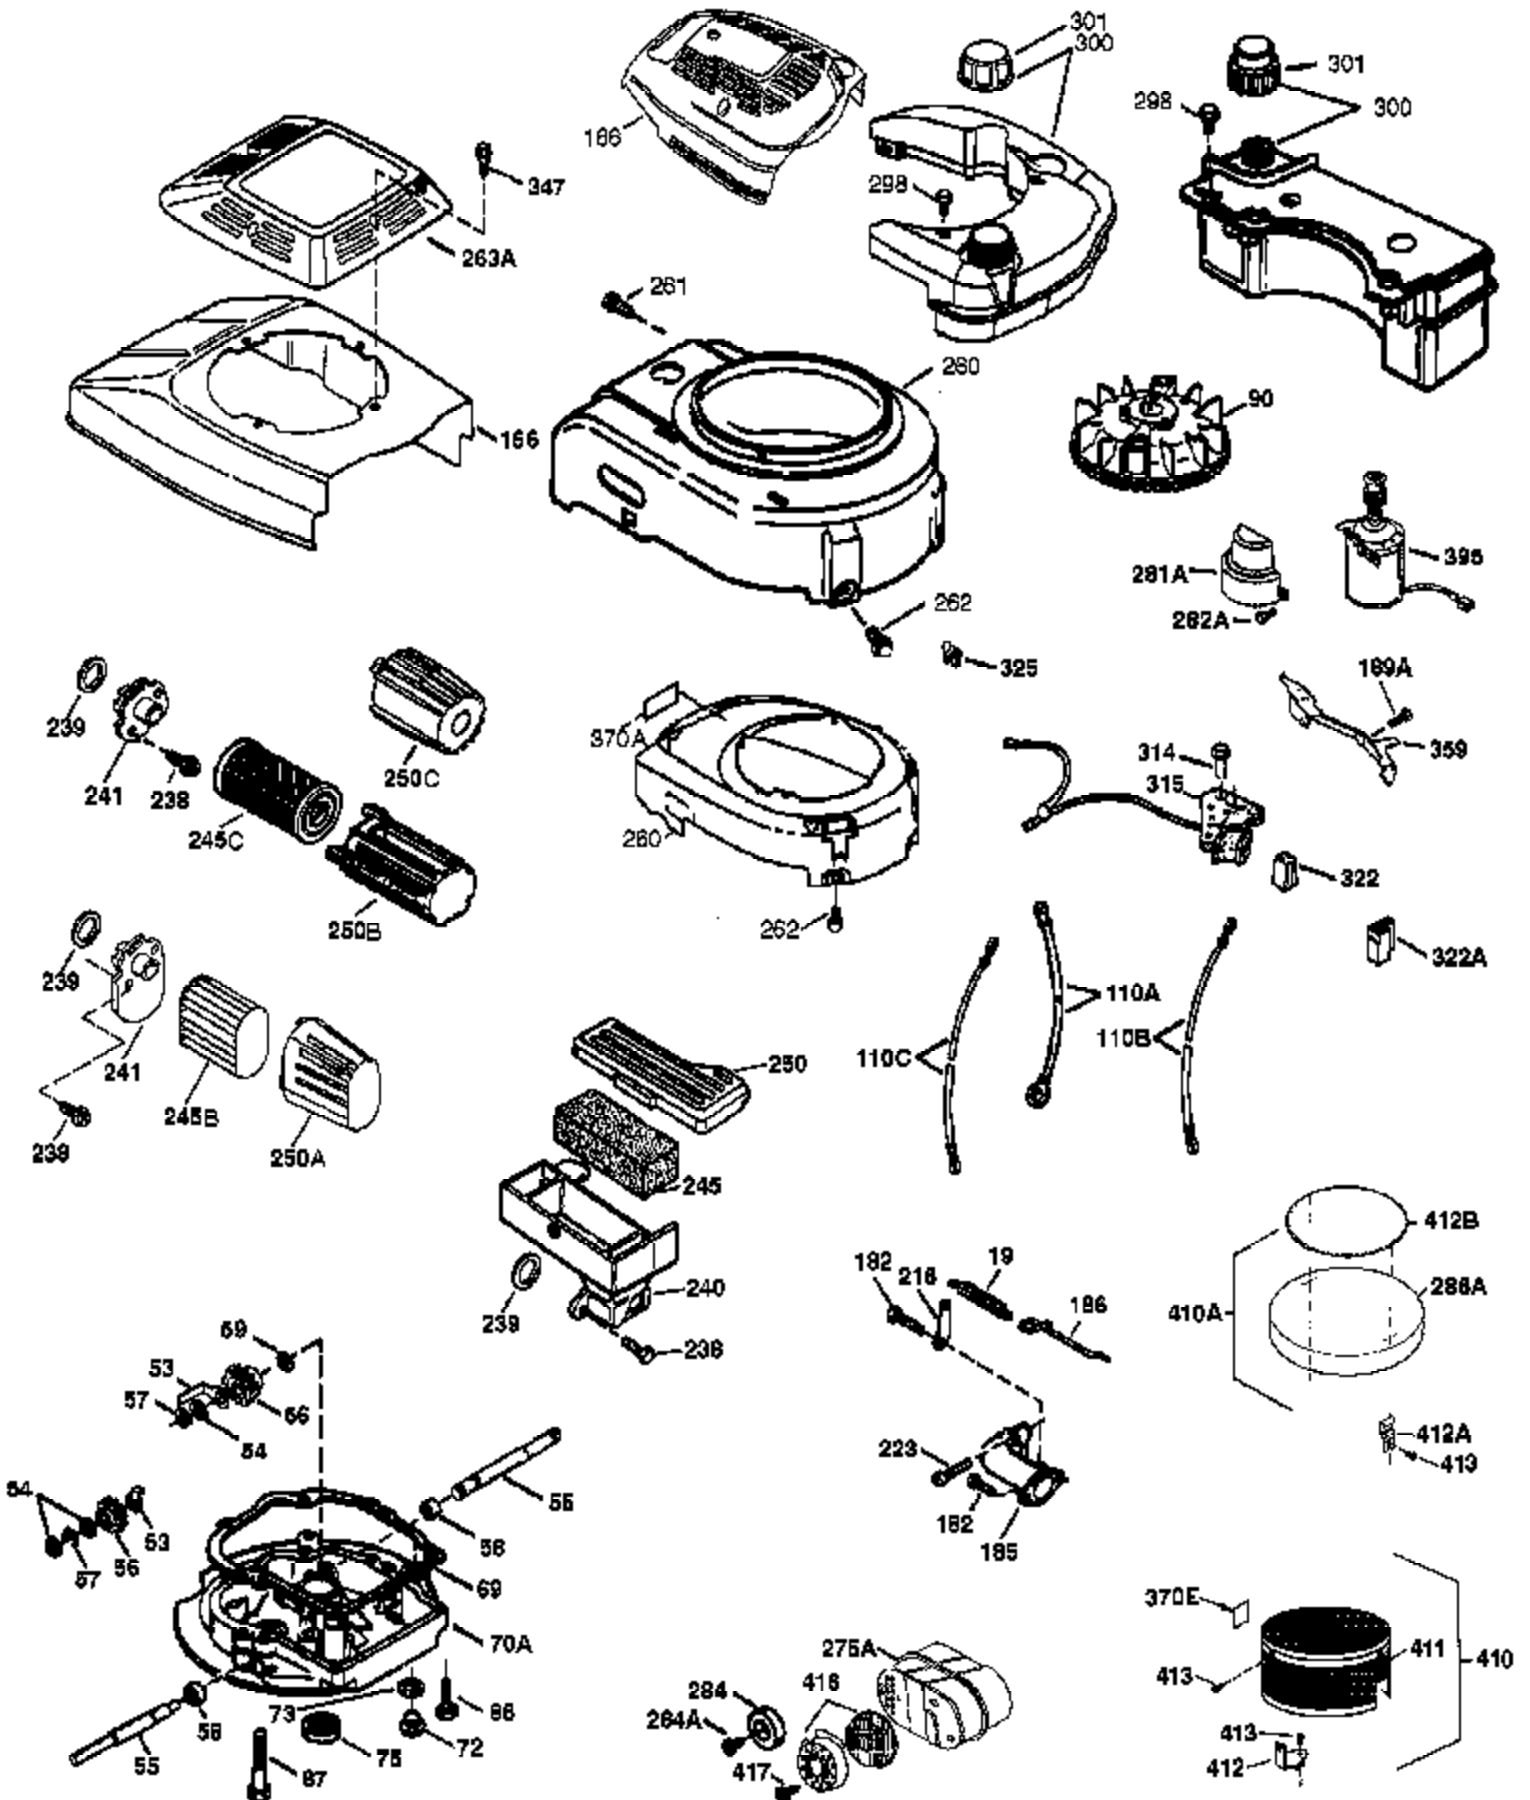

Engine Parts List #2

Ref #	Part Number	Qty	Description
19	36281	1	Extension Spring
41	35541	1	Piston & Pin Ass'y. (Std.) (Incl. 43)
41	35542	1	Piston & Pin Ass'y. (.010" OS) (Incl. 43)
41	35543	1	Piston & Pin Ass'y. (.020" OS) (Incl. 43)
69	35261	1	Mounting Flange Gasket
72	36083	1	Oil Drain Plug
75	27897	1	Oil Seal
86	650488	6	Screw, 1/4-20 x 1-1/4"
90	611112	1	Flywheel
182	6201	2	Screw, 1/4-28 x 7/8"
185	36785	1	Intake Pipe
186	32653	1	Governor Link
216	33086	1	Control Bracket
223	650451	2	Screw, 1/4-20 x 1"
238	650806	2	Screw, 10-32 x 5/8"
239	34338	1	* Air Cleaner Gasket
240	34858	1	Air Cleaner Body
245	34340	1	Air Cleaner Filter
250	36213	1	Air Cleaner Cover
260	37003	1	Blower Housing
261	30200	2	Screw, 10-24 x 9/16"
262	650831	2	Screw, 1/4-20 x 1/2"
300	35586	1	Fuel Tank (Incl. 292 & 301)
301	36246	1	Fuel Cap
370A	36261	1	Lubrication Decal
416	36085	1	Spark Arrestor Kit (Incl. 417)(Optional)
417	650760	1	Screw, 8-32 x 3/8" (Optional)