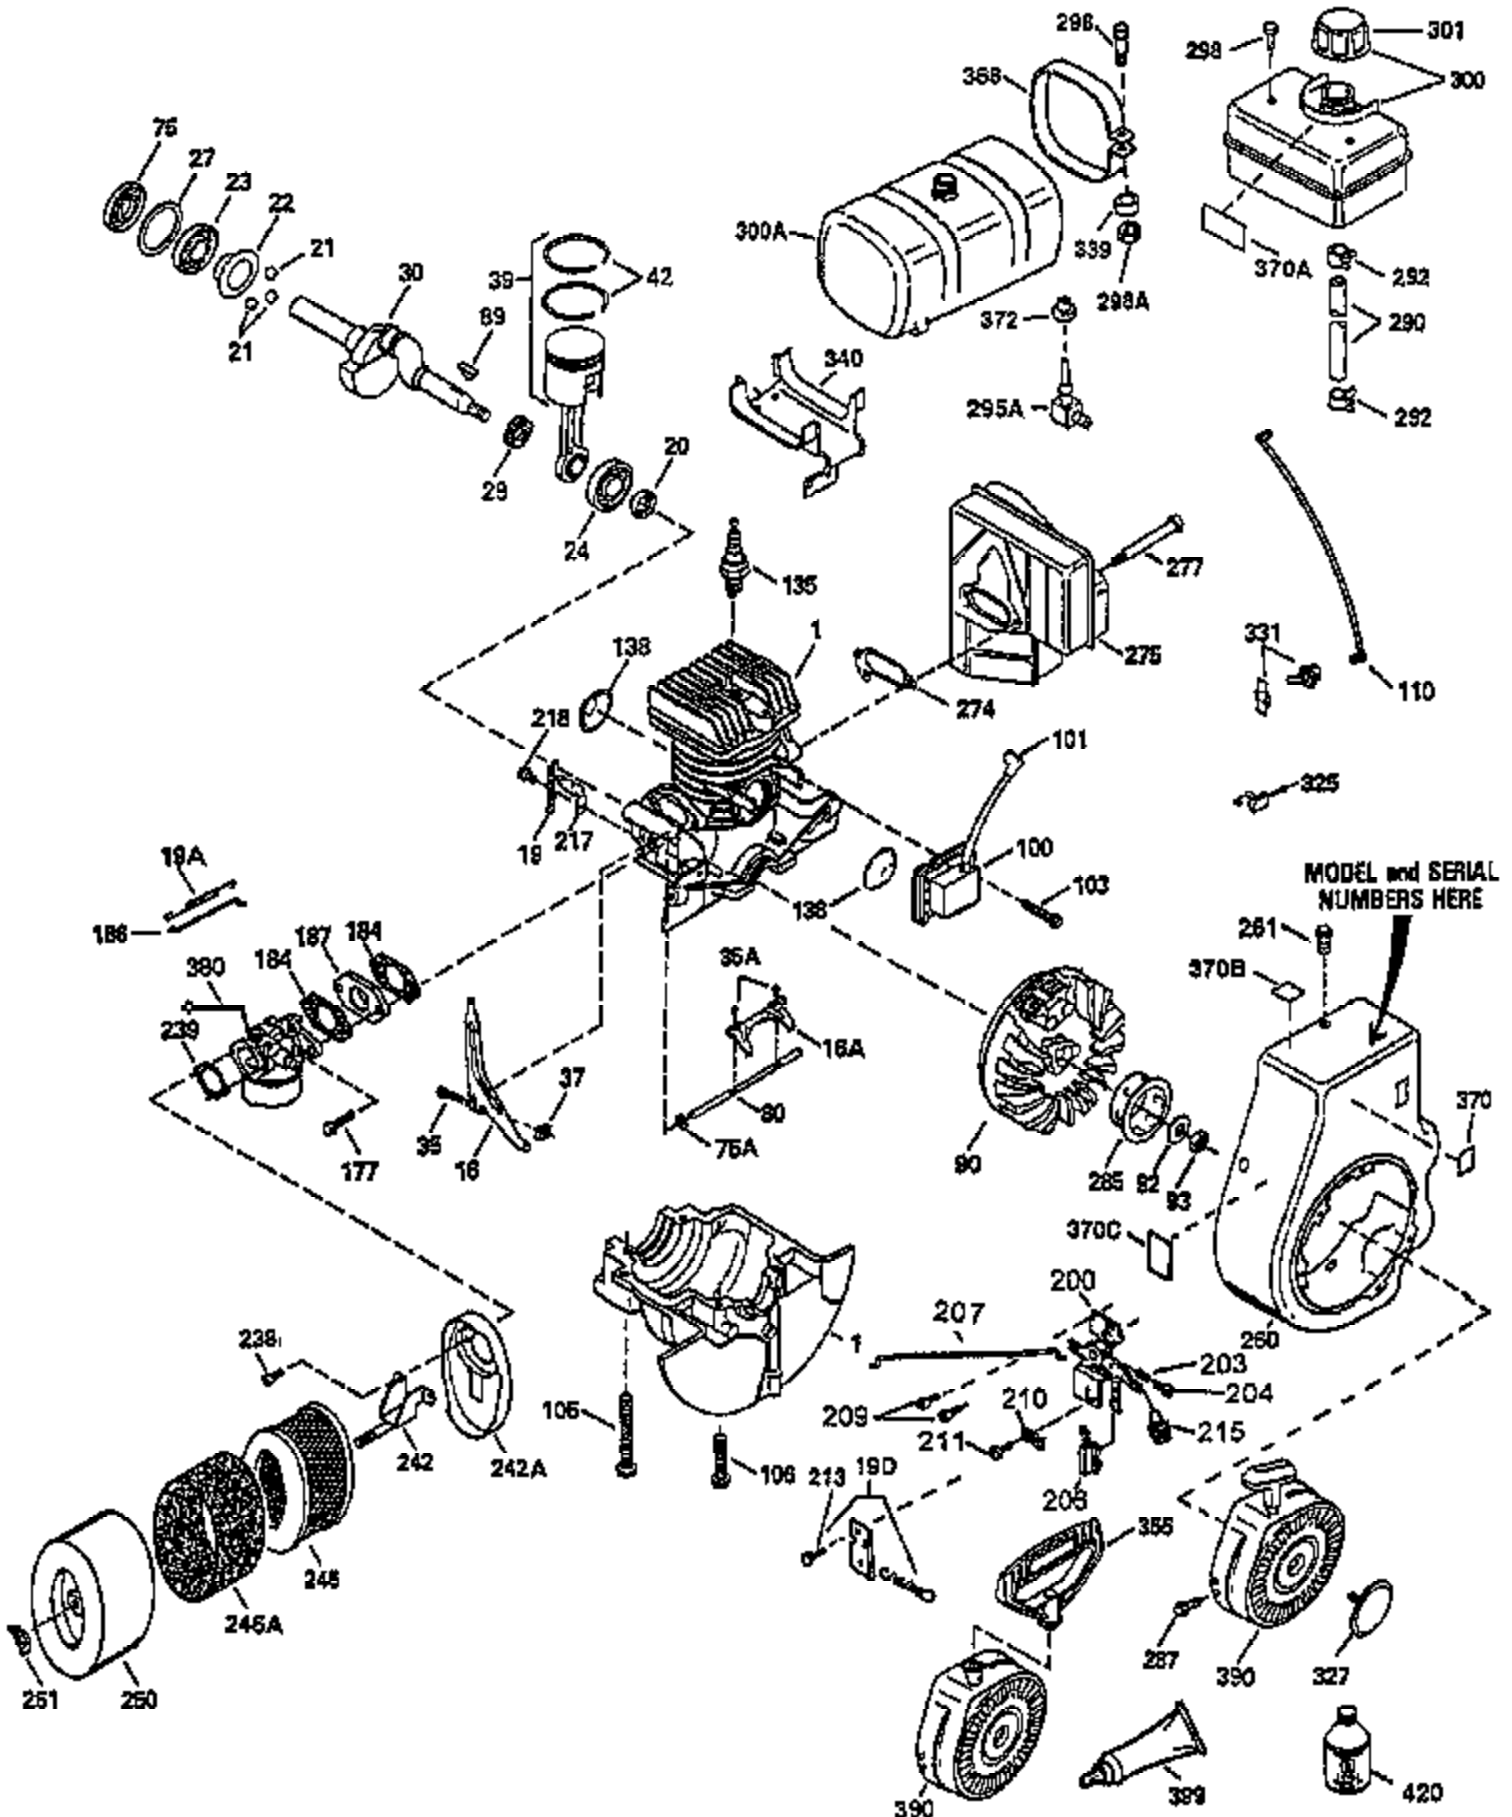

ILLUSTRATION SHOWS TYPICAL PARTS ONLY. ORDER BY PART NUMBER. PARTS NOT LISTED ARE SUPPLIED BY OEM.

Engine Parts List

Ref #	Part Number	Qty	Description
	1 250300		Cylinder & Cover Assy. (Incl.75,105,1 06,138)
	16 490317		Governor Lever
	16A 490304		Governor Lever
	19 490320		Governor Spring
	19A 490318		Backlash Spring
	20 510340		Oil Seal (Flywheel end)
	21 570673		Ball
	22 510338		Slide Ring
	23 530158		Ball Bearing (PTO end)
	24 530161		Ball Bearing (Magneto end)
	27 530159		Bearing Retainer
	28 510339		Oil Seal (PTO end)
	29 530164		Bearing Strip (31 needles)
	30 290633		Crankshaft
	35 29826		Screw, 10-32 x 3/4"
	37 29216		Nut & Lockwasher, 10-32
	39 310277B		Piston & Rod Assy. (Incl. 29 & 42)
	42 310278		Piston Ring Set
	64 650893		Muffler Screw, 5/16-18 x 3-13/64"
	75 510337		Oil Seal
	80 490305		Governor Shaft
	89 611107		Flywheel Key
	90 611144		Flywheel
	92 650815		Belleville Washer
	93 650816		Flywheel Nut
	100 34443A		Solid State Assy. (Incl. 101)
	101 610118		Spark Plug Cover
	103 650814		Screw, 10-24 x 1"
	105 650892		Screw, 5/16-18 x 2-3/16"
	106 650891		Screw, 5/16-18 x 1-5/8"
	110 611135		Ground Wire
	135 611049		Spark Plug (RCJ8Y)
	138 570683		Port Cover
	163 650961		Screw, 4-40 x 1/4"
	177 650959		Screw, 1/4-20 x 1"
	184 510326A		Carburetor Gasket
	186 490319		Governor Link
	187 570438A		Carburetor Spacer
	217 570667A		Speed Control Lever
	218 650847		Screw, 8-32 x 1/2"
	222 28820		Screw, 10-32 x 1/2"
	239 35815		Filter Base Gasket
	241 33266		Air Cleaner Bracket
	242 33267		Air Cleaner Base Bracket
	245 33268		Air Cleaner Element
	246 35881		Pre-Air Cleaner Filter
	250 33269A		Air Cleaner Cover
	251 650513		Wing Nut, 1/4-20
	260 350447		Blower Housing
	261 650894		Screw, 5/16-18 x 5/8"
	269 510343A		Muffler Gasket
	275 390327		Muffler
	285 34449		Starter Hub
	287 650884		Screw, 8-32 x 1/2"
	290 30705		Fuel Line (16" long)
	292 26460		Fuel Line Clamp
	298 650665		Screw, 1/4-15 x 7/8"
	300 35584		Fuel Tank (Incl. 292 & 301)