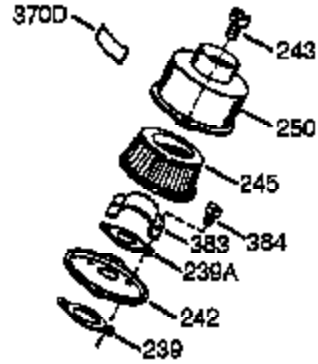

Ref #	Part Number	Qty	Description
239	35815	1	Air Cleaner Gasket
275	390331	1	Muffler (Incl. 274 & 277)
383	570434	1	Spit Cup
384	650431	2	Screw, Torx T-25, 10-32 x 5/8"
420	730227A	1	2-Cycle Oil (8 oz.)