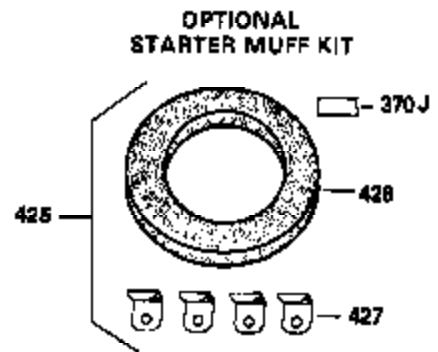

**OPTIONAL
STARTER MUFF KIT**
730571
Can be used on H50-60 with
stamped steel starter.