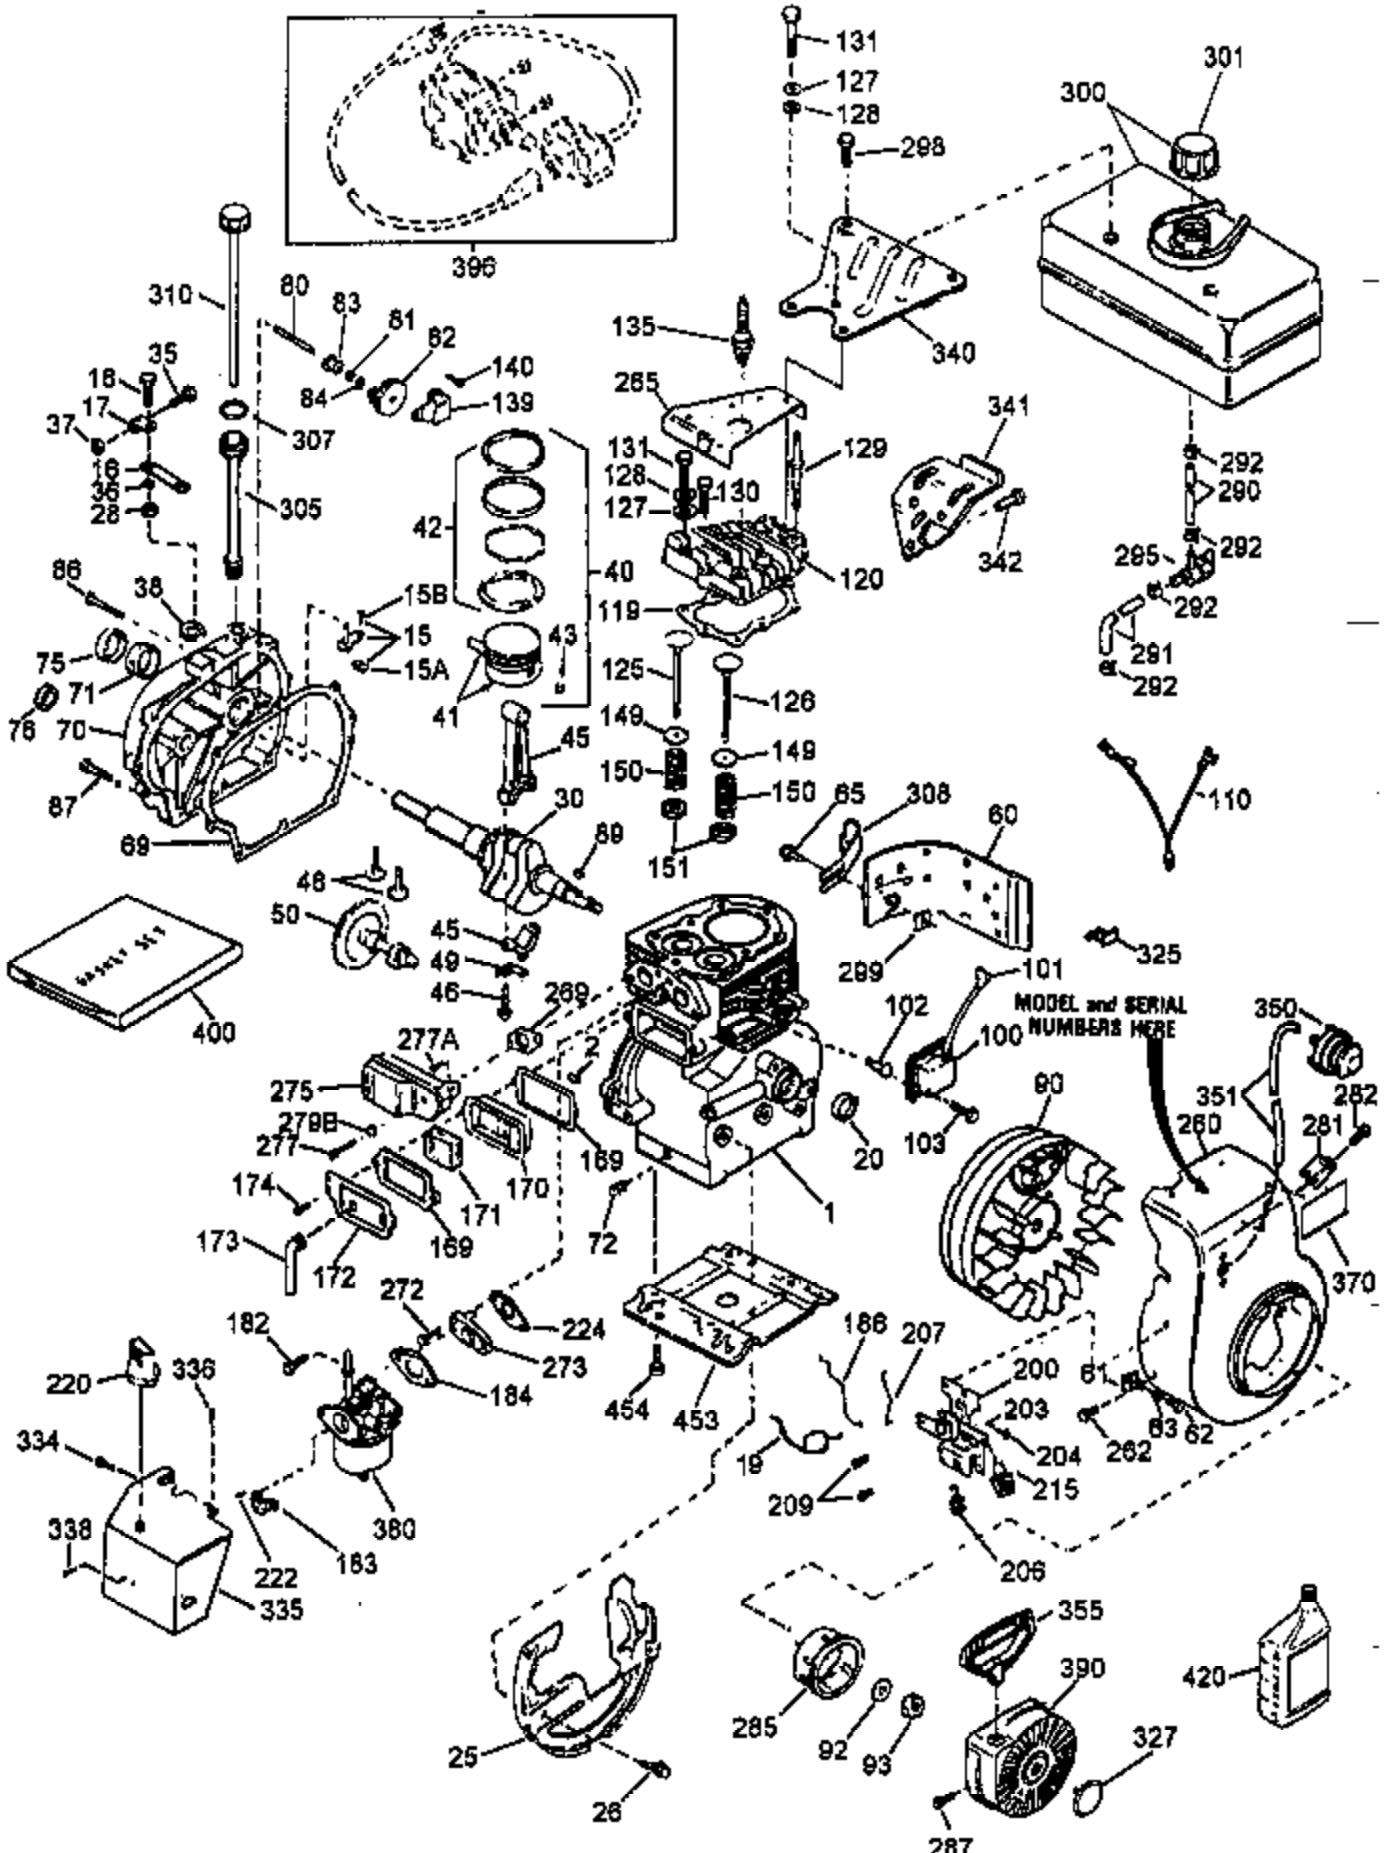

## Engine Parts List #1

| Ref # | Part Number | Qty | Description                               |
|-------|-------------|-----|---|
|       | 1 32586C    | 1   | Cylinder (Incl. 2 & 20)                   |
|       | 2 27652     | 2   | Dowel Pin                                 |
| 15B   | 650494      | 1   | Screw, 6-40 x 5/16"                       |
| 15A   | 30700       | 1   | Governor Yoke                             |
| 15    | 30699C      | 1   | Governor Rod (Incl. 15A & 15B)            |
| 16    | 33454       | 1   | Governor Lever                            |
| 17    | 29916       | 1   | Governor Lever Clamp                      |
| 18    | 650548      | 1   | Screw, 8-32 x 5/16"                       |
| 19    | 34663       | 1   | Speed Control Spring                      |
| 20    | 32630       | 1   | Oil Seal                                  |
| 25    | 35326       | 1   | Blower Housing Baffle                     |
| 26    | 650561      | 2   | Screw, 1/4-20 x 5/8"                      |
| 28    | 30322       | 1   | Lock Nut, 8-32                            |
| 30    | 36548       | 1   | Crankshaft                                |
| 35    | 29826       | 1   | Screw, 10-32 x 3/4"                       |
| 36    | 29918       | 1   | Lock Washer                               |
| 37    | 29216       | 1   | Lock Nut, 10-32                           |
| 38    | 29642       | 1   | Retaining Ring                            |
| 40    | 34517       | 1   | Piston, Pin & Ring Set (Std.)             |
| 40    | 34518       | 1   | Piston, Pin & Ring Set (.010" OS)         |
| 40    | 34519       | 1   | Piston, Pin & Ring Set (.020" OS)         |
| 41    | 32592B      | 1   | Piston & Pin Ass'y. (Std.) (Incl. 43)     |
| 41    | 32593B      | 1   | Piston & Pin Ass'y. (.010" OS) (Incl. 43) |
| 41    | 32594B      | 1   | Piston & Pin Ass'y. (.020" OS) (Incl. 43) |
| 42    | 32595       | 1   | Ring Set (Std.)                           |
| 42    | 32596       | 1   | Ring Set (.010" OS)                       |
| 42    | 32597       | 1   | Ring Set (.020" OS)                       |
| 43    | 27888       | 2   | Piston Pin Retaining Ring                 |
| 45    | 32591C      | 1   | Connecting Rod Ass'y. (Incl. 46 & 49)     |
| 46    | 650662C     | 2   | Connecting Rod Bolt                       |
| 48    | 34034       | 2   | Valve Lifter                              |
| 49    | 34242       | 1   | Oil Dipper                                |
| 50    | 36549       | 1   | Camshaft (MCR)                            |
| 60    | 30622A      | 1   | Blower Housing Extension                  |
| 61    | 34126       | 1   | Grommet Mounting Bracket                  |
| 62    | 650760      | 1   | Screw, 8-32 x 3/8"                        |
| 63    | 28545       | 1   | Grommet                                   |
| 65    | 650128      | 1   | Screw, 10-24 x 1/2"                       |
| 69    | 30684       | 1   | * Cylinder Cover Gasket                   |
| 70    | 31720A      | 1   | Cylinder Cover (Incl. 71, 75 & 80)        |
| 71    | 31546       | 1   | Crankshaft Bushing                        |
| 72    | 27642       | 1   | Oil Drain Plug                            |
| 75    | 28427       | 1   | Oil Seal                                  |
| 76    | 28926       | 1   | * Camshaft Seal                           |
| 80    | 31845       | 1   | Governor Shaft                            |
| 81    | 30590A      | 1   | Washer                                    |
| 82    | 30591       | 1   | Governor Gear Ass'y.                      |
| 83    | 30588A      | 1   | Governor Spool                            |
| 84    | 29193       | 1   | Retaining Ring                            |
| 86    | 650488      | 7   | Screw, 1/4-20 x 1-1/4"                    |
| 87    | 650493      | 1   | Screw, 1/4-20 x 1-3/4"                    |
| 89    | 32589       | 1   | Flywheel Key                              |
| 90    | 611087      | 1   | Flywheel                                  |
| 92    | 650815      | 1   | Belleville Washer                         |
| 93    | 8116        | 1   | Flywheel Nut                              |
| 100   | 34443A      | 1   | Solid State Ignition                      |
| 101   | 610118      | 1   | Spark Plug Cover                          |
| 102   | 650872      | 2   | Solid State Mounting Stud                 |