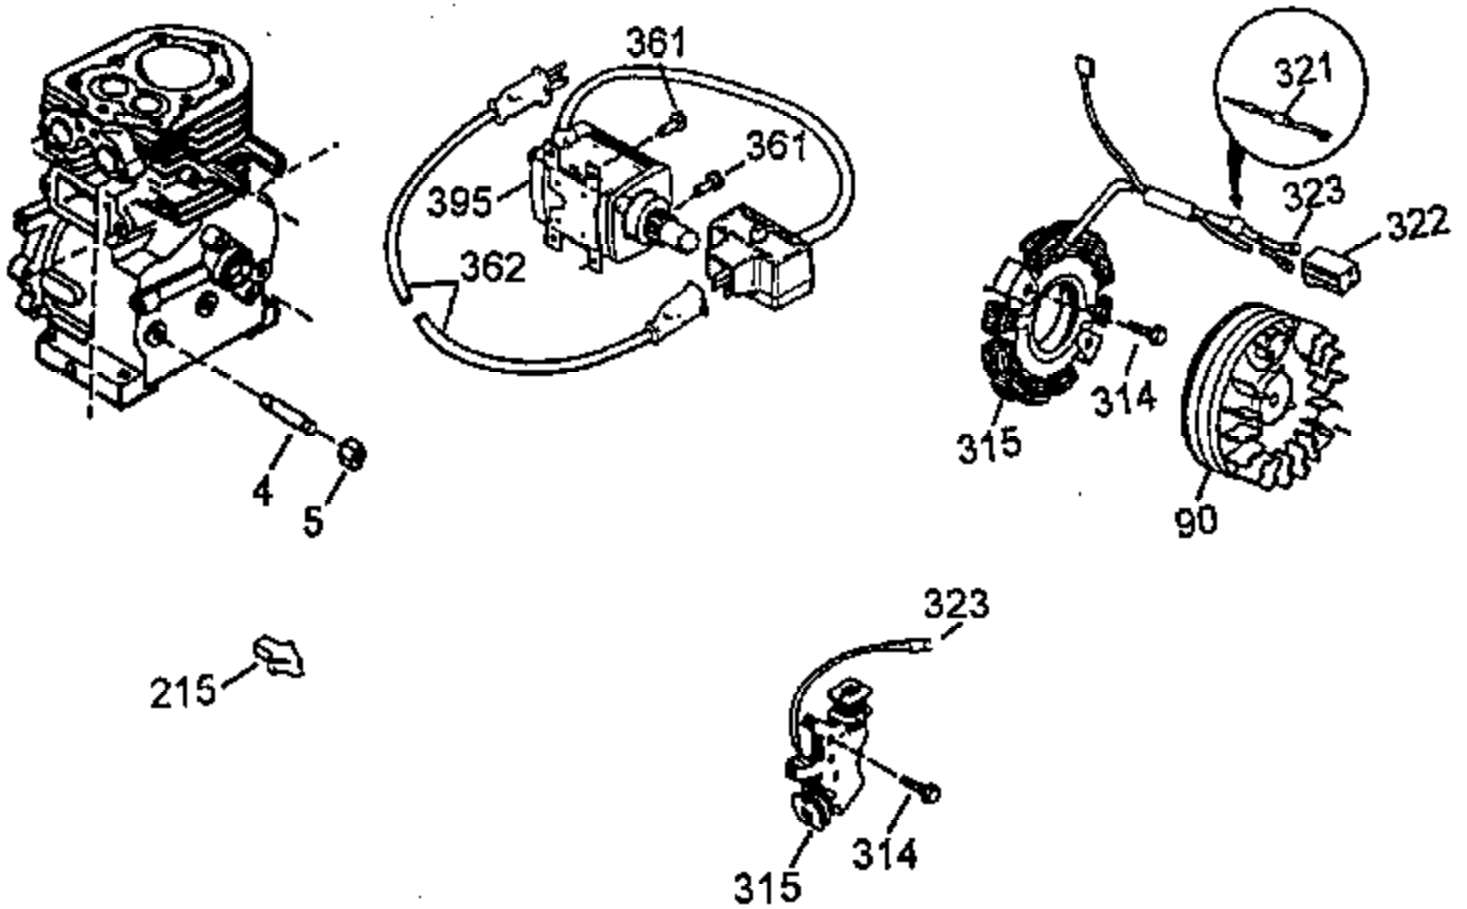

VIEW 2 of 2 ... this illustration may not depict actual equipment and is for reference only!

Ref #	Part Number	Qty	Description
4	30968	1	Oil Drain Extension
5	30969	1	Extension Cap
90	611087	1	Flywheel
110A	35305	1	Ground Wire
215	35440	1	Control Knob
264A	30196	1	Screw, 5/16-18 x 3/4"
313A	35189	1	Spacer
314	650873	1	Screw, 1/4-20 x 3/4"
315	611111	1	Alternator Coil (18 Watt)(Incl. 323)
323	611118	1	Terminal
328	35062	2	Ignition Key
329	610973	1	Terminal
361	650990	4	Screw, Torx T-30, 1/4-20 x 15/32
370A	35063	1	Throttle Decal
370B	34414	1	Warning Decal
370C	36501	1	Primer Decal
370D	34418	1	Choke Decal
370E	36534	1	Lubrication Decal