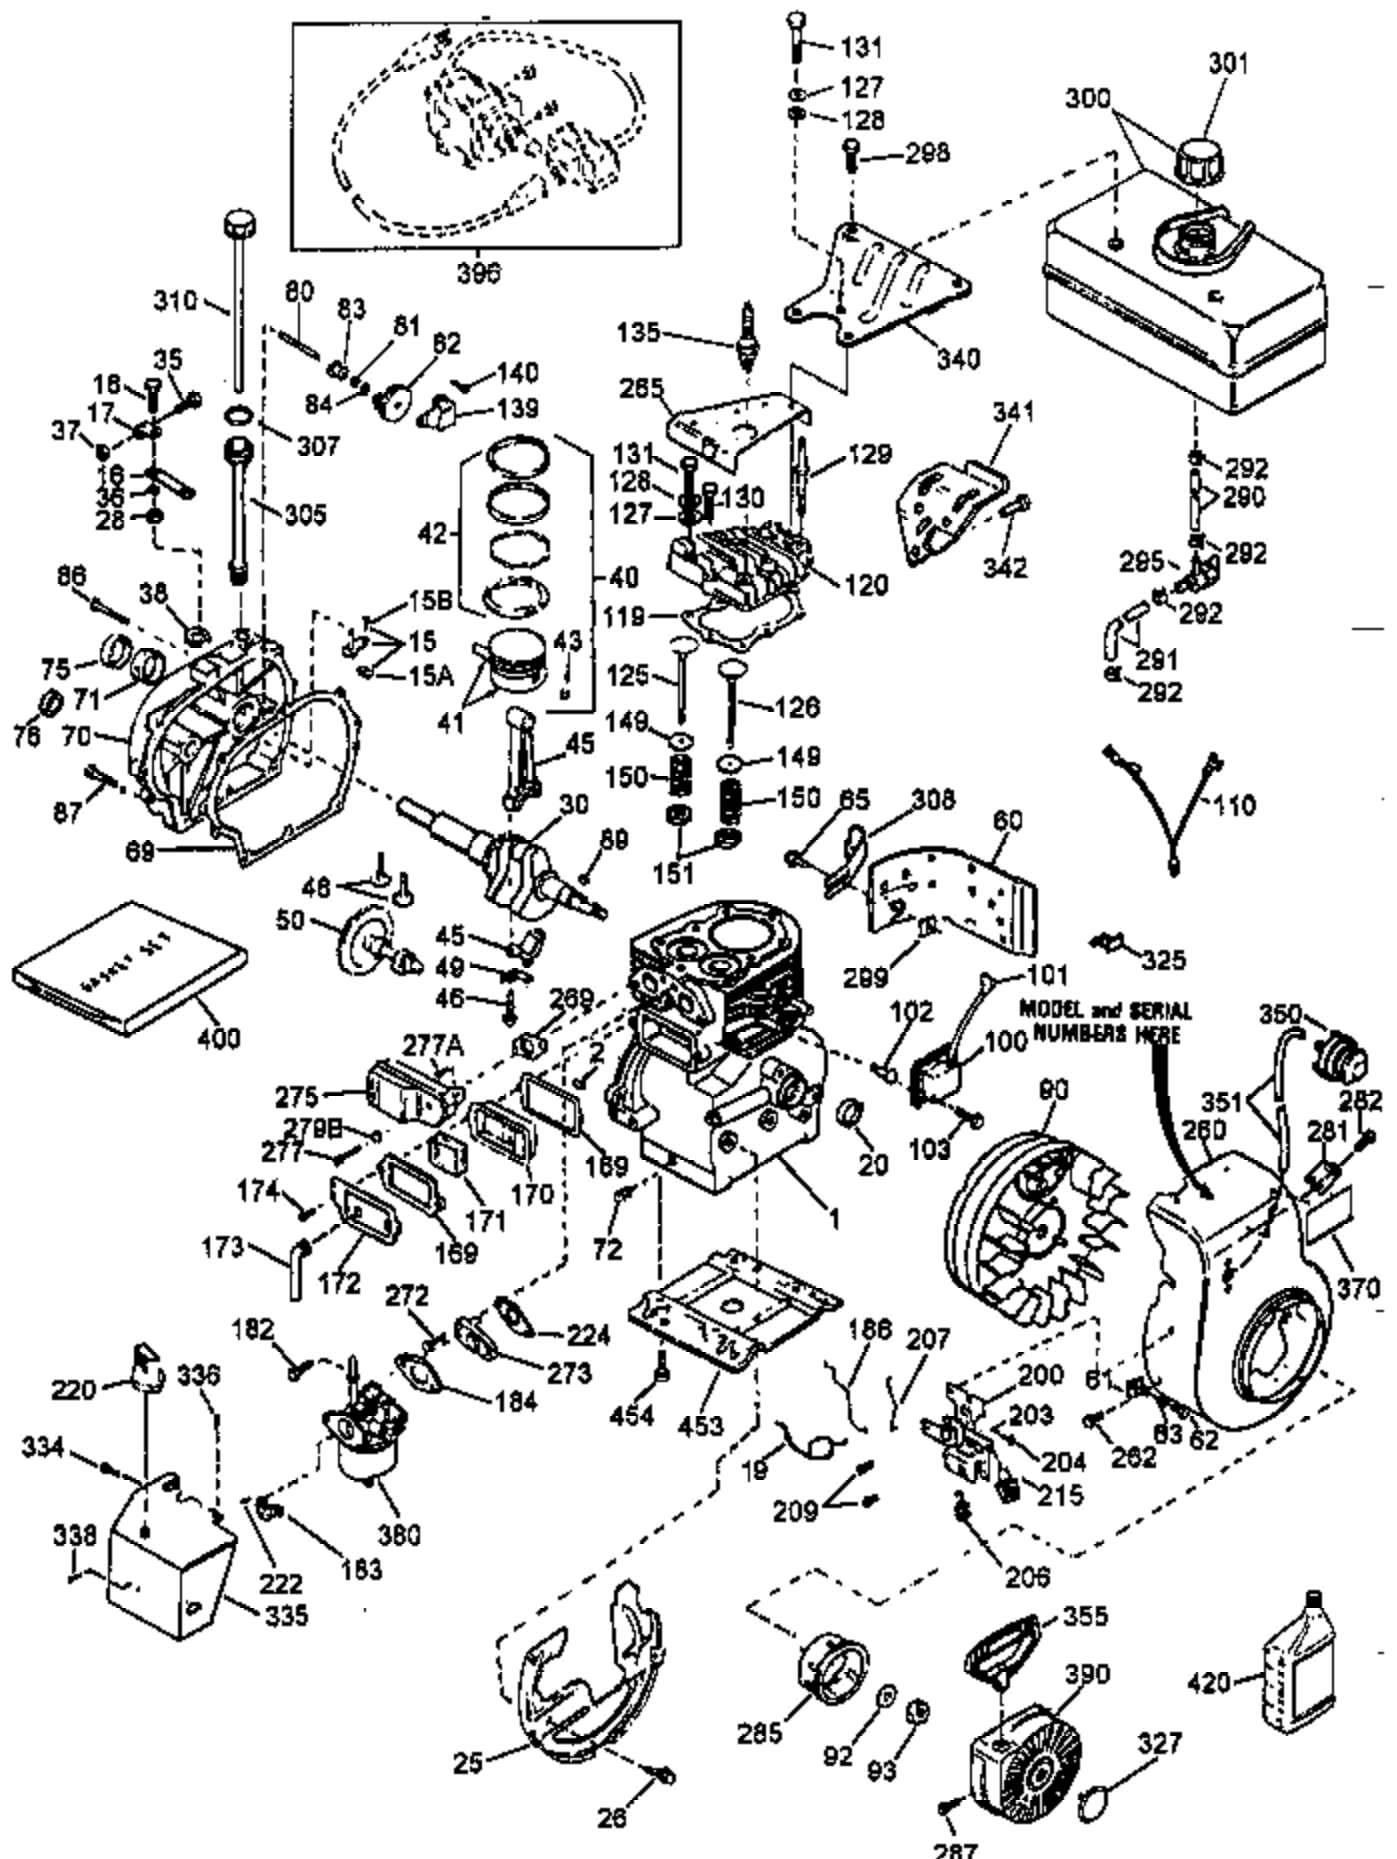

VIEW 1 of 2 ... this illustration may not depict actual equipment and is for reference only!

Engine Parts List #1

Ref #	Part Number	Qty	Description
1	34919B	1	Cylinder (Incl. 2, 20 & 72)
2	27652	2	Dowel Pin
15B	650494	1	Screw, 6-40 x 5/16"
15	30699C	1	Governor Rod (Incl. 15A & 15B)
15A	30700	1	Governor Yoke
16	33454	1	Governor Lever
17	29916	1	Governor Lever Clamp
18	651028	1	Screw, Torx T-15, 8-32 x 3/8"
19	34663	1	Speed Control Spring
20	32630	1	Oil Seal
25	36460	1	Blower Housing Baffle
26	650561	2	Screw, 1/4-20 x 5/8"
28	30322	1	Lock Nut, 8-32
30	35193	1	Crankshaft
35	29826	1	Screw, 10-32 x 3/4"
36	29918	1	Lock Washer
37	29216	1	Lock Nut, 8-32
38	29642	1	Retaining Ring
40	34531	1	Piston, Pin & Ring Set (Std.)
40	34532	1	Piston, Pin & Ring Set (.010" OS)
40	34533	1	Piston, Pin & Ring Set (.020" OS)
41	33312B	1	Piston & Pin Ass'y (Std.) (Incl. 43)
41	33313B	1	Piston & Pin Ass'y (.010" OS) (Incl. 43)
41	33314B	1	Piston & Pin Ass'y (.020" OS) (Incl. 43)
42	34854	1	Ring Set (Std.)
42	34855	1	Ring Set (.010" OS)
42	34856	1	Ring Set (.020" OS)
43	27888	2	Piston Pin Retaining Ring
45	31380C	1	Connecting Rod Ass'y (Incl. 46)
46	650662C	2	Connecting Rod Bolt
48	34034	2	Valve Lifter
50	32115	1	Camshaft (MCR)
60	30622A	1	Blower Housing Extension
61	34126	1	Grommet Mounting Bracket
62	650760	1	Screw, 8-32 x 3/8"
63	28545	1	Grommet
65	650128	1	Screw, 10-24 x 1/2"
69	30684	1	* Cylinder Cover Gasket
70	31303C	1	Cylinder Cover (Incl. 71, 75 & 80)
71	31546	1	Crankshaft Bushing
72	27642	2	Oil Drain Plug
75	28427	1	Oil Seal
80	31845	1	Governor Shaft
81	30590A	1	Washer
82	30591	1	Governor Gear Ass'y
83	30588A	1	Governor Spool
84	29193	1	Retaining Ring
86	650488	7	Screw, 1/4-20 x 1-1/4"
87	650493	1	Screw, 1/4-20 x 1-3/4"
89	32589	1	Flywheel Key
90	611085	1	Flywheel
92	650815	1	Belleville Washer
93	8116	1	Flywheel Nut
100	34443A	1	Solid State Ignition
101	610118	1	Spark Plug Cover
102	651024	2	Solid State Mounting Stud
103	651007	2	Screw, Torx T-15, 10-24 x 15/16"
110	35253	1	Ground Wire