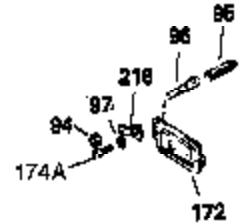

OPTIONAL SPARK ARREST MUFFLER