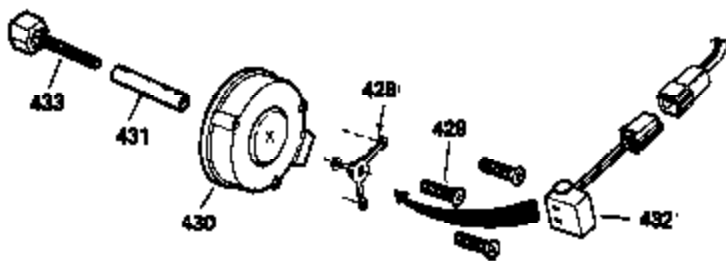

**OPTIONAL SPARK ARREST MUFFLER**

Ref #	Part Number	Qty	Description
110	35187	1	Ground Wire
110A	37047	1	Ground Wire
129	650697A	2	Screw, 5/16-18 x 2-1/2"
131	650697A	3	Screw, 5/16-18 x 2-1/2"
172	28425	1	Valve Cover
183	32398	1	Choke Bracket
220	35439	1	Choke Knob
222	28820	2	Screw, 10-32 x 1/2"
262	29747B	2	Screw, Torx T-40, 5/16-24 x 21/32"
269	35865	1	* Exhaust Manifold Gasket
275	32401	1	Muffler
277	650694A	1	Screw, 5/16-18 x 2"
279B	26073	1	Washer
281	33013	1	Starter Bubble Cover
282	650760	1	Screw, 8-32 x 3/8"
291	30962	1	Fuel Line
295	35857	1	Fuel Shut-Off Valve
328	35062	2	Key Switch (Push-In)
329	610973	1	Terminal
334	650257	2	Screw, 8-32 x 5/16"
335	35060	1	Carburetor Cover
336	650765	1	Screw, 10-32 x 1/2"
338	650760	1	Screw, 8-32 x 3/8"
370K	36695	1	Starter Decal
370I	34414	1	Warning Decal
370	36261	1	Identification Decal
370H	34418	1	Choke Decal
396	33328D	1	Electric Starter Motor (Optional)

**ADD-ON ALTERNATOR  
AC LIGHTING OR DC CHARGING**

**730571**  
Can be used on H50-60 with  
stamped steel starter.

**STANDARD POINT  
IGNITION**

**SOLID STATE**

Ref #	Part Number	Qty	Description
90	611085	1	Flywheel
100	34443B	1	Solid State Ignition
101	610118	1	Spark Plug Cover
102	651024	2	Solid State Mounting Stud
103	651007	2	Screw, Torx T-15, 10-24 x 15/16"
110A	37047	1	Ground Wire
129	650697A	2	Screw, 5/16-18 x 2-1/2"
131	650697A	3	Screw, 5/16-18 x 2-1/2"
172	28425	1	Valve Cover
173	35350	1	Breather Tube
183	32398	1	Choke Bracket
222	28820	2	Screw, 10-32 x 1/2"
269	35865	1	* Exhaust Manifold Gasket
279B	26073	1	Washer
291	30962	1	Fuel Line
334	650257	2	Screw, 8-32 x 5/16"
370H	34418	1	Choke Decal
370I	34414	1	Warning Decal
370K	36695	1	Starter Decal