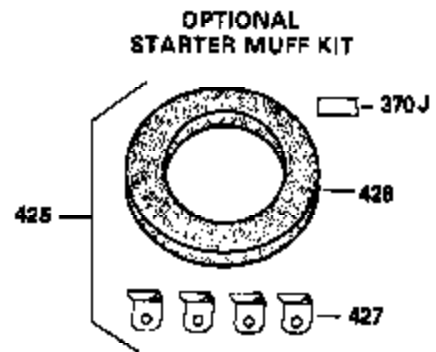

730571
Can be used on H50-60 with
stamped steel starter.