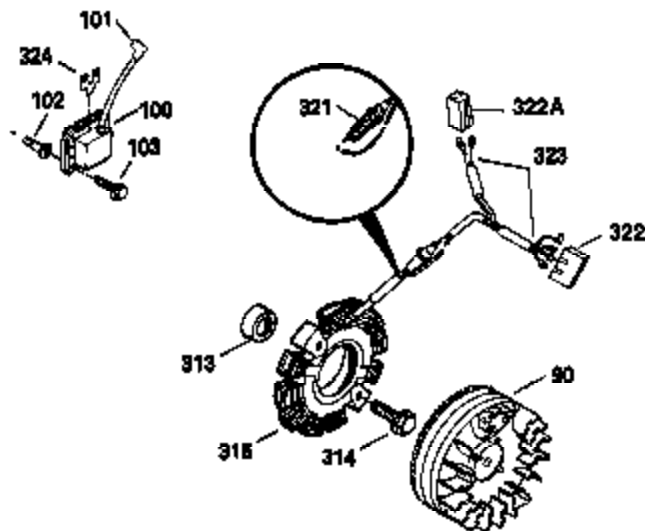

**ADD-ON ALTERNATOR  
AC LIGHTING OR DC CHARGING**

**730571**  
Can be used on H50-60 with  
stamped steel starter.

**STANDARD POINT  
IGNITION**

**SOLID STATE**

Ref #	Part Number	Qty	Description
90	611085	1	Flywheel
100	34443B	1	Solid State Ignition
101	610118	1	Spark Plug Cover
102	651024	2	Solid State Mounting Stud
103	651007	2	Screw, Torx T-15, 10-24 x 15/16"
110A	37047	1	Ground Wire
129	650697A	2	Screw, 5/16-18 x 2-1/2"
131	650697A	3	Screw, 5/16-18 x 2-1/2"
172	28425	1	Valve Cover
173	35350	1	Breather Tube
183	32398	1	Choke Bracket
222	28820	2	Screw, 10-32 x 1/2"
269	35865	1	* Exhaust Manifold Gasket
279B	26073	1	Washer
291	30962	1	Fuel Line
334	650257	2	Screw, 8-32 x 5/16"
370H	34418	1	Choke Decal
370I	34414	1	Warning Decal
370K	36695	1	Starter Decal