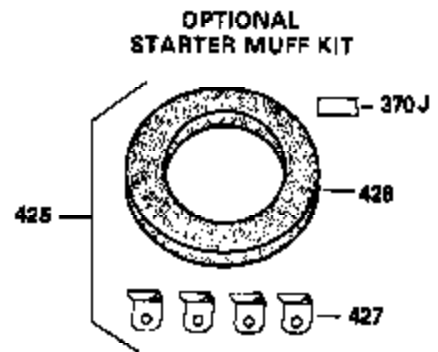

OPTIONAL SPARK ARREST MUFFLER

Engine Parts List #2

Ref #	Part Number	Qty	Description
61	34126	1	Grommet Mounting Bracket
62	650760	1	Screw, 8-32 x 3/8"
63	28545	1	Grommet
110	35253	1	Ground Wire
172	28425	1	Valve Cover
220	35439	1	Cnoke Knob
262	29747B	2	Screw, Torx T-40, 5/16-24 x 21/32"
269	27930	1	* Exhaust Manifold Gasket
275	32401	1	Muffler
277A	30196	1	Screw, 5/16-18 x 3/4"
277	650694A	1	Screw, 5/16-18 x 2"
279B	26073	1	Washer
281	33013	1	Starter Bubble Cover
282	650760	1	Screw, 8-32 x 3/8"
291	30962	1	Fuel Line
295	32961	1	Fuel Shut-Off Valve
334	650257	2	Screw, 8-32 x 5/16"
335	35060	1	Carburetor Cover
336	650765	1	Screw, 10-32 x 1/2"
338	650760	1	Screw, 8-32 x 3/8"
359	34127	1	Starter Guard
360	32576	1	Snow Guard
364	32398	1	Choke Bracket
365	28820	2	Screw, 10-32 x 1/2"
370B	35344	1	Throttle Decal
370	550223	1	Name Decal
370I	34414	1	Warning Decal
370H	34418	1	Choke Decal

**ADD-ON ALTERNATOR
AC LIGHTING OR DC CHARGING**

**OPTIONAL
STARTER MUFF KIT**
730571
Can be used on H50-60 with
stamped steel starter.

SOLID STATE

Ref #	Part Number	Qty	Description
90	611085	1	Flywheel
100	34443A	1	Solid State Ignition
101	610118	1	Spark Plug Cover
102	650872	2	Solid State Mounting Stud
103	650814	2	Screw, Torx T-15, 10-24 x 1"
172	28425	1	Valve Cover
173	35350	1	Breather Tube
269	27930	1	* Exhaust Manifold Gasket
277A	30196	1	Screw, 5/16-18 x 3/4"
279B	26073	1	Washer
291	30962	1	Fuel Line
334	650257	2	Screw, 8-32 x 5/16"
370I	34414	1	Warning Decal
370H	34418	1	Choke Decal