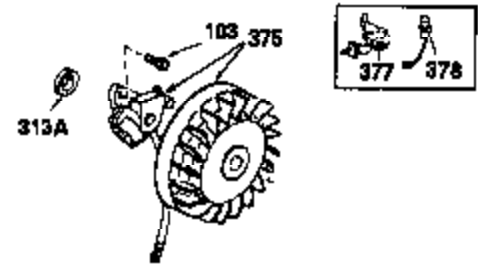

**STANDARD POINT
IGNITION**