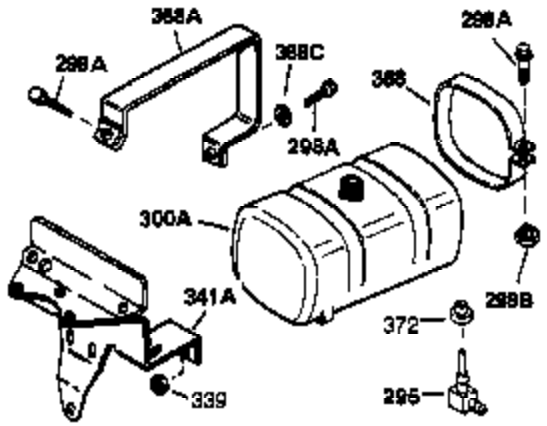

OPTIONAL 110-120
VOLT STARTER
MOTOR KIT

OPTIONAL SPARK ARREST
MUFFLER