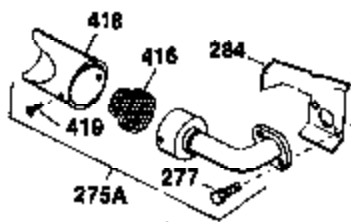

OPTIONAL SPARK ARREST
MUFFLER