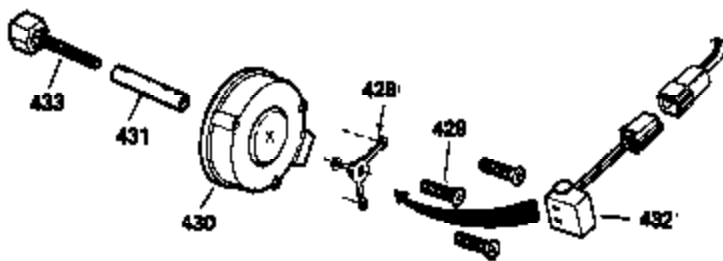

OPTIONAL 110-120
VOLT STARTER
MOTOR KIT

OPTIONAL SPARK ARREST
MUFFLER

Ref #	Part Number	Qty	Description
61	34126	1	Grommet Mounting Bracket
62	650643	1	Screw, 8-18 x 3/8"
63	28545	1	Grommet
108	29783	1	Crankshaft Pin
109	27884	1	Crankshaft Gear
110	35253	1	Ground Wire
172	28425	1	Valve Cover
220	35439	1	Cnoke Knob
262	29747B	2	Screw, Torx T-40, 5/16-24 x 21/32"
269	27930	1	* Exhaust Manifold Gasket
275	32401	1	Muffler
277	650694A	1	Screw, 5/16-18 x 2"
277A	30196	1	Screw, 5/16-18 x 3/4"
279B	26073	1	Washer
281	33013	1	Starter Bubble Cover
282	650760	1	Screw, 8-32 x 3/8"
291	30962	1	Fuel Line
329	610973	1	Terminal
334	650257	2	Screw, 8-32 x 5/16"
335	35060	1	Carburetor Cover
336	650765	1	Screw, 10-32 x 1/2"
338	650760	1	Screw, 8-32 x 3/8"
359	34127	1	Starter Guard
360	32576	1	Snow Guard
364	32398	1	Choke Bracket
365	28820	2	Screw, 10-32 x 1/2"
370H	34418	1	Choke Decal
370	34170	1	Instruction Decal

**ADD-ON ALTERNATOR
AC LIGHTING OR DC CHARGING**

730571
Can be used on H50-60 with stamped steel starter.

**STANDARD POINT
IGNITION**

SOLID STATE

Ref #	Part Number	Qty	Description
90	611087	1	Flywheel
100	34443A	1	Solid State Ignition
101	610118	1	Spark Plug Cover
102	650872	2	Solid State Mounting Stud
103	650814	2	Screw, Torx T-15, 10-24 x 1"
108	29783	1	Crankshaft Pin
109	27884	1	Crankshaft Gear
172	28425	1	Valve Cover
173	27627	1	Breather Tube
269	27930	1	* Exhaust Manifold Gasket
277A	30196	1	Screw, 5/16-18 x 3/4"
279B	26073	1	Washer
291	30962	1	Fuel Line
313	35189	1	Coil Spacer
314	650783	2	Screw, 1/4-20 x 3/4"
315	611095	1	Alternator Coil (3 Amp A.C.)(Incl. 322&323)
322	610823	1	Connector Body
323	610822	1	Terminal
324	33177	1	Terminal
334	650257	2	Screw, 8-32 x 5/16"
370H	34418	1	Choke Decal
370J	34434	1	Throttle Decal