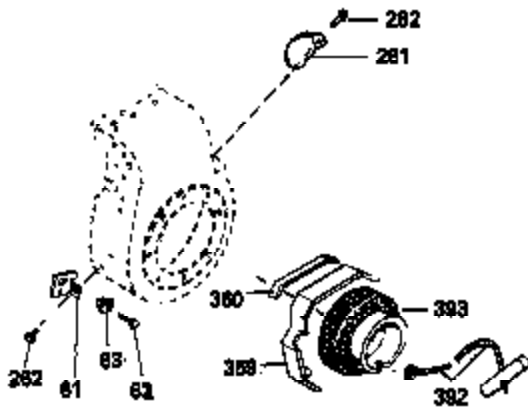

OPTIONAL 110-120
VOLT STARTER
MOTOR KIT

OPTIONAL SPARK ARREST
MUFFLER