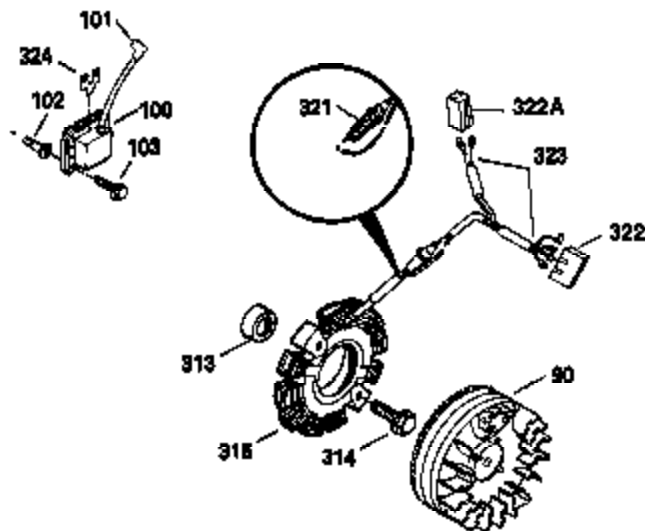

**ADD-ON ALTERNATOR
AC LIGHTING OR DC CHARGING**

730571
Can be used on H50-60 with stamped steel starter.

**STANDARD POINT
IGNITION**

SOLID STATE

Ref #	Part Number	Qty	Description
90	611087	1	Flywheel
100	34443A	1	Solid State Ignition
101	610118	1	Spark Plug Cover
102	650872	2	Solid State Mounting Stud
103	650814	2	Screw, Torx T-15, 10-24 x 1"
108	29783	1	Crankshaft Pin
109	27884	1	Crankshaft Gear
172	28425	1	Valve Cover
173	27627	1	Breather Tube
269	27930	1	* Exhaust Manifold Gasket
277A	30196	1	Screw, 5/16-18 x 3/4"
279B	26073	1	Washer
291	30962	1	Fuel Line
313	35189	1	Coil Spacer
314	650783	2	Screw, 1/4-20 x 3/4"
315	611095	1	Alternator Coil (3 Amp A.C.)(Incl. 322&323)
322	610823	1	Connector Body
323	610822	1	Terminal
324	33177	1	Terminal
334	650257	2	Screw, 8-32 x 5/16"
370H	34418	1	Choke Decal
370J	34434	1	Throttle Decal