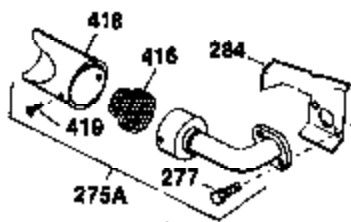

OPTIONAL SPARK ARREST MUFFLER