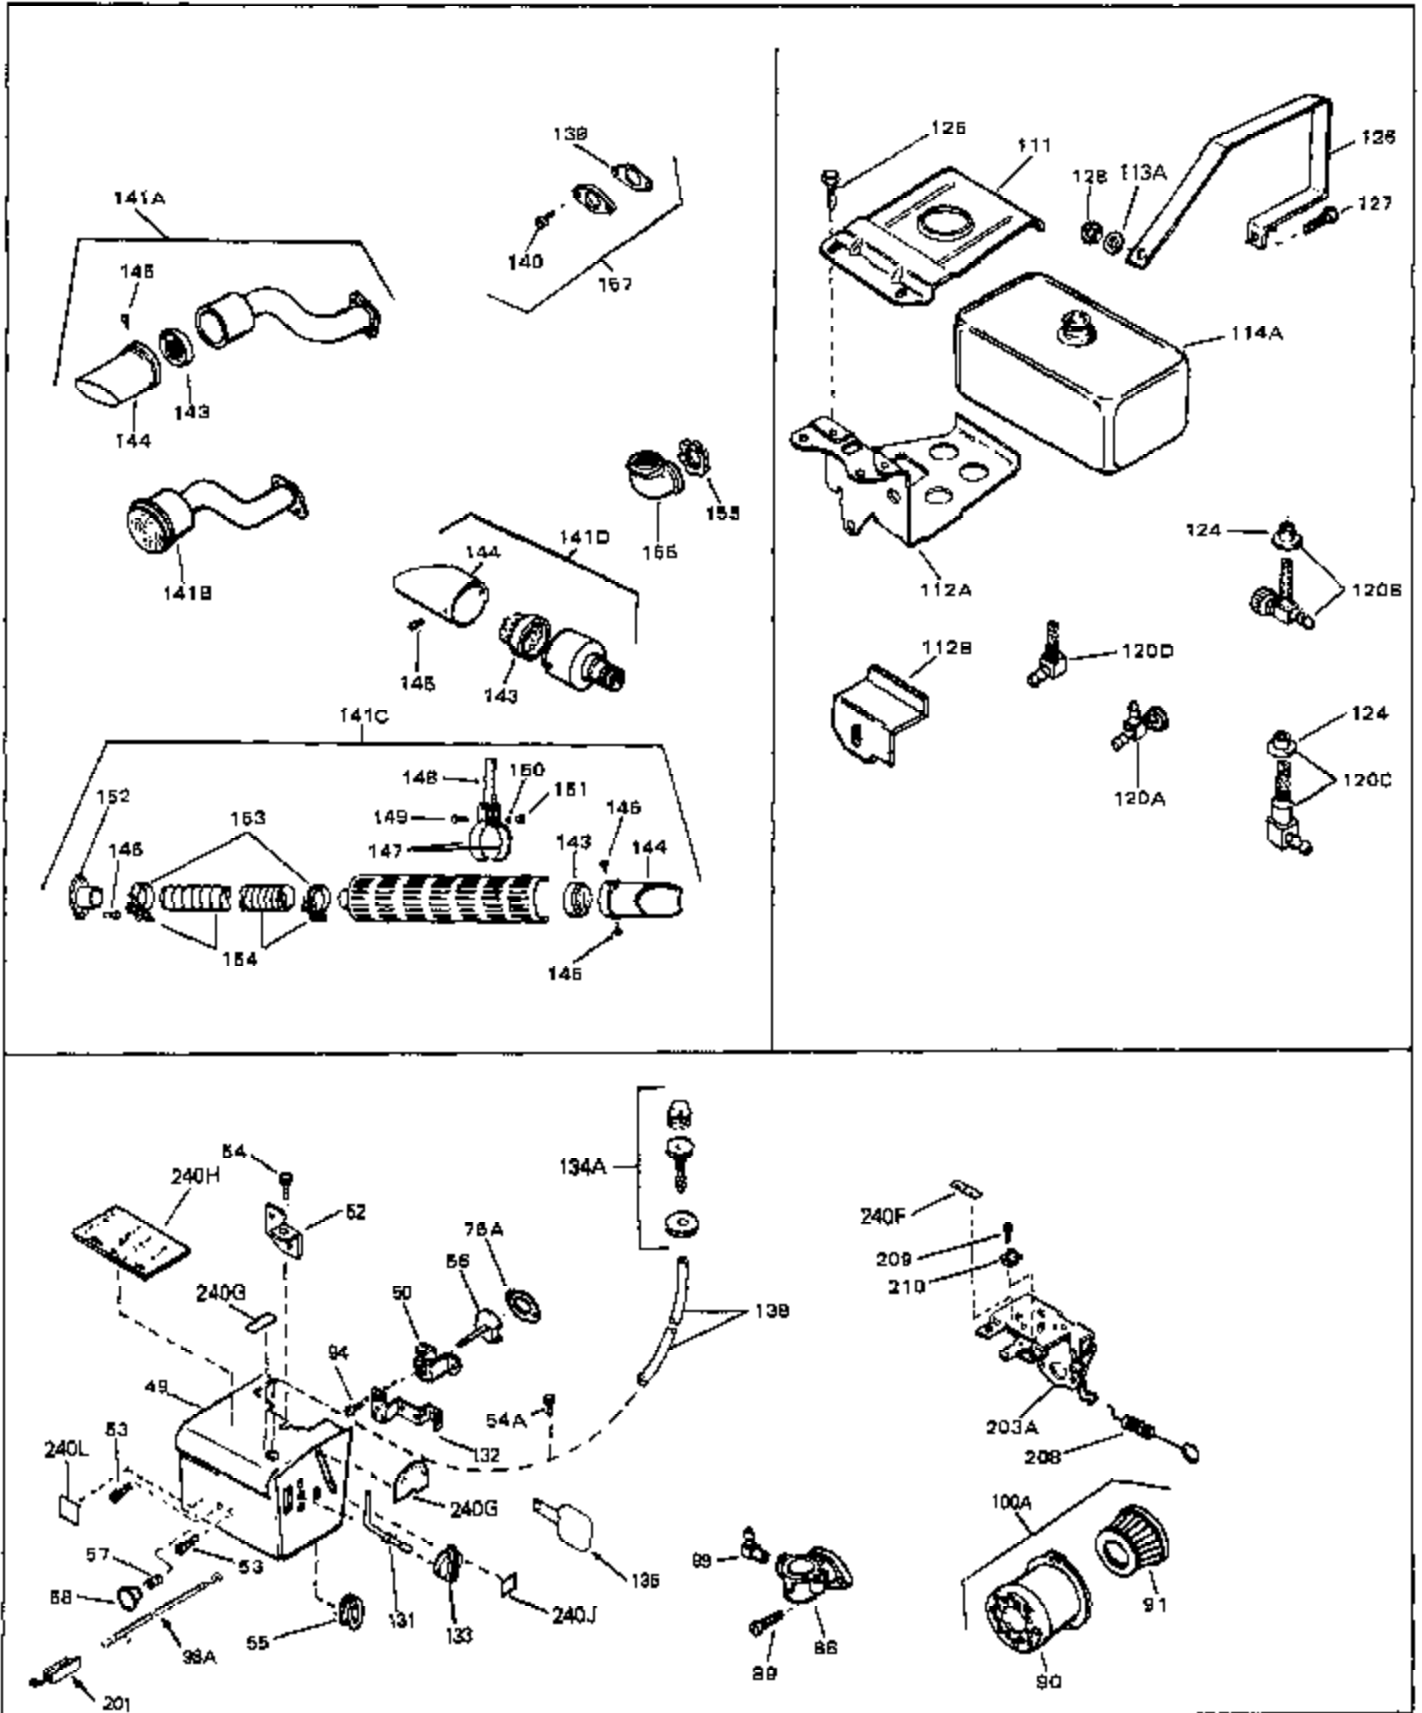

Ref #	Part Number	Qty	Description
90	31715	0	Body, Air cleaner
91	30727	0	Element, Air cleaner
94	28820	0	Screw
100A	730164	0	Cleaner Assy., Air (Paper)
139	33670	0	Gasket, Muffler
140	30063	0	Screw
140	650561	0	Screw
141D	391026	0	Muffler
157	730165	0	Muffler, Adapter Kit
201	610973	0	Terminal Assy.