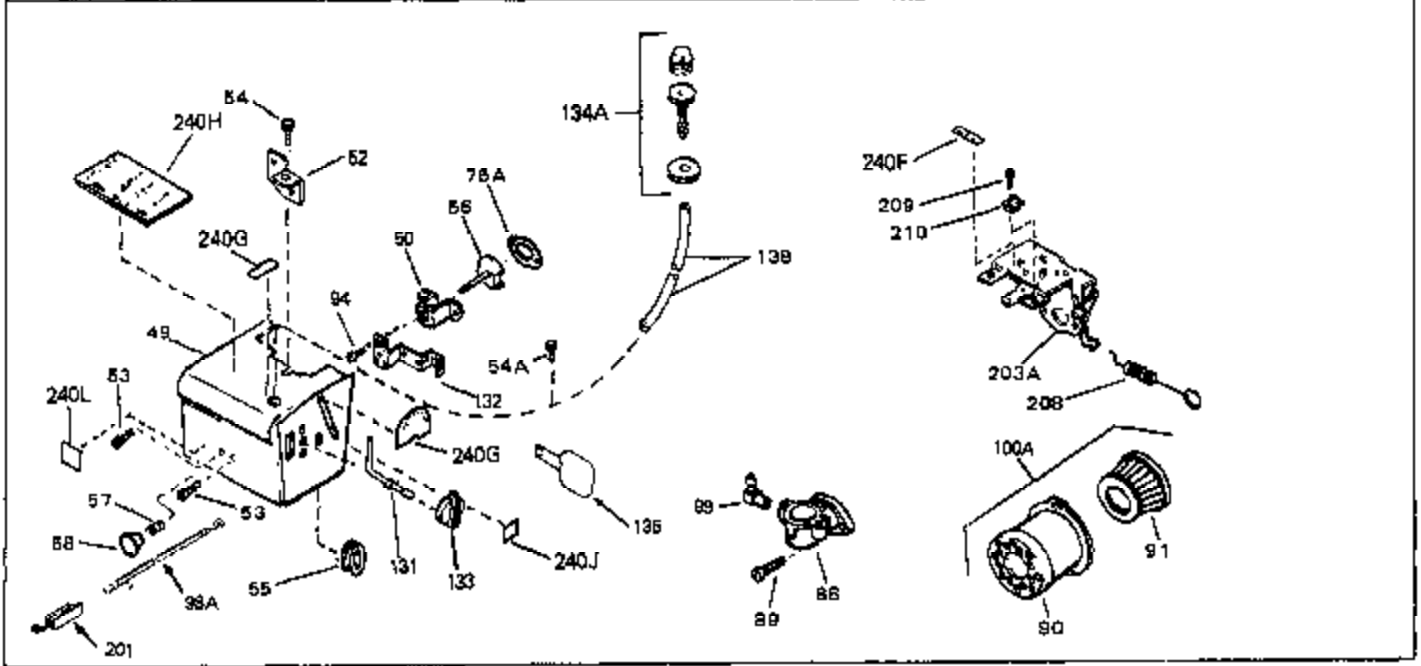

Ref #	Part Number	Qty	Description
90	31715	0	Body, Air cleaner
94	28820	0	Screw
100A	730164	0	Cleaner Assy., Air (Paper)
120A	32961	0	Valve, Fuel shut-off
139	33670	0	Gasket, Muffler
140	30063	0	Screw
140	792020	0	Screw, Hex Hd. 1/4-20 x 2-1/4
141D	391026	0	Muffler
157	730165	0	Muffler, Adapter Kit
201	610973	0	Terminal Assy.
209	28942	0	Screw
210	27793	0	Clip, Conduit