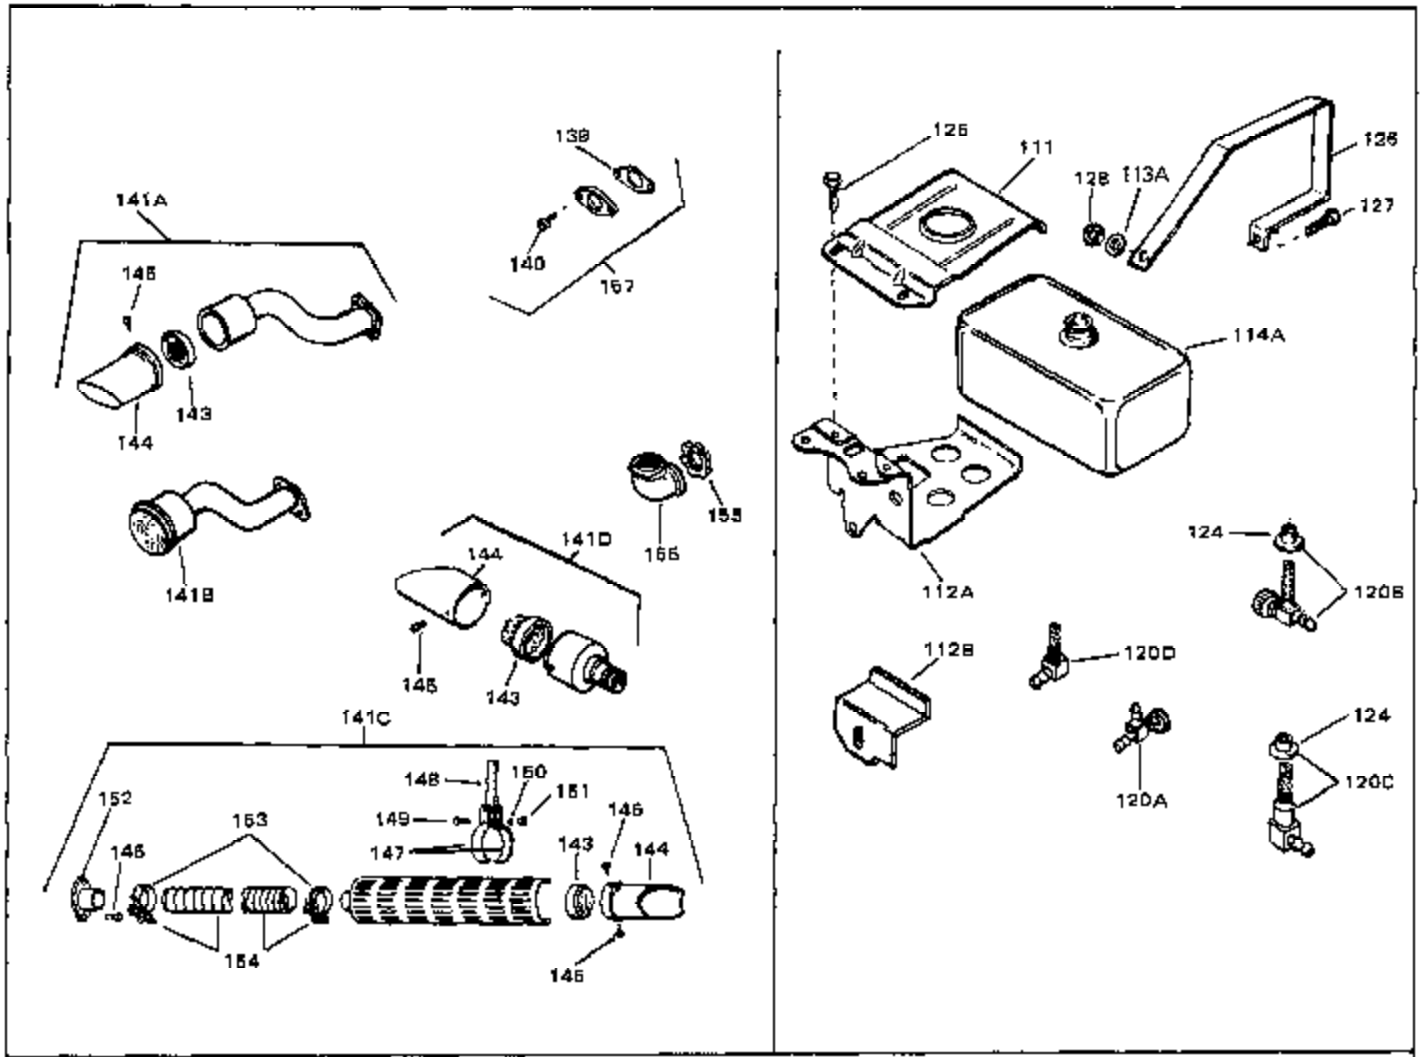

Ref #	Part Number	Qty	Description
90	31715	0	Body, Air cleaner
94	28820	0	Screw
100A	730164	0	Cleaner Assy., Air (Paper)
120A	32961	0	Valve, Fuel shut-off
139	33670	0	Gasket, Muffler
140	30063	0	Screw
140	792020	0	Screw, Hex Hd. 1/4-20 x 2-1/4
141D	391026	0	Muffler
157	730165	0	Muffler, Adapter Kit
201	610973	0	Terminal Assy.
209	28942	0	Screw
210	27793	0	Clip, Conduit