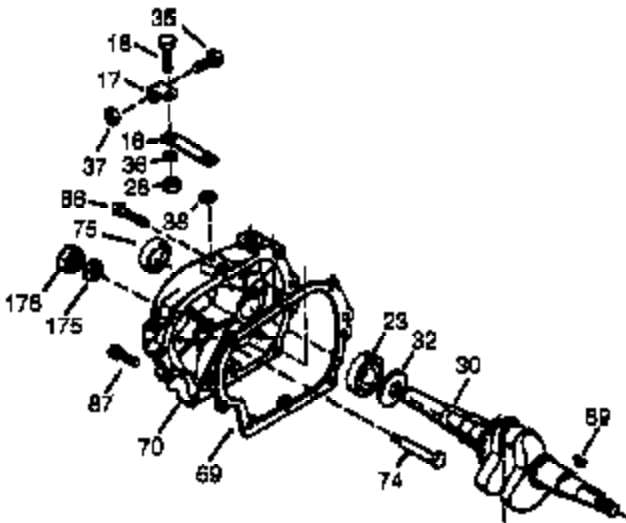

ILLUSTRATION SHOWS TYPICAL PARTS ONLY. ORDER BY PART NUMBER. PARTS NOT LISTED ARE SUPPLIED BY OEM.

VIEW 3 OF 4

Ref #	Part Number	Qty	Description
16	33454	1	Governor Lever
17	29916	1	Governor Lever Clamp
18	650548	1	Screw, 8-32 x 5/16"
28	30322	1	Lock Nut, 8-32
30	35442B	1	Crankshaft
35	29826	1	Screw, 10-32 x 3/4"
36	29918	1	Lock Washer
37	29216	1	Lock Nut, 10-32
38	29642	1	Retaining Ring
69	35262A	1	* Cylinder Cover Gasket
70	35376	1	Cylinder Cover (Incl. 71 75 & 80)
75	35319	1	Oil Seal
86	650833	7	Screw, 1/4-20 x 1-3/16"
87	650832	1	Screw, 1/4-20 x 1-11/16"
89	32589	1	Flywheel Key
92	650880	1	Lock Washer
129	650727	2	Screw, 5/16-18 x 1-3/4"
131A	650713	2	Screw, 5/16-18 x 5/8"
173A	32446	1	Breather Tube Grommet
228A	650851	1	Stud 1/4-20 x 8.1
228A	650852	1	Nut, 1/4-20
229A	650825	1	Nut & Lock Washer, 1/4-20
238A	650163	2	Screw, 10-32 x 7/8"
240A	34699	1	Air Cleaner Bracket
264A	650802	1	Screw, 1/4-20 x 5/8"
277	650729	2	Screw, 5/16-18 x 3-3/16"
285	35287	1	Starter Cup
290	30962	1	Fuel Line
292	26460	2	Fuel Line Clamp
298	650665	2	Screw, 1/4-15 x 3/4"
300	34186A	1	Fuel Tank (Incl. 292 & 301)
301	35355	1	Fuel Cap
308	35540	1	Fill Tube Clip
390	590633	1	Rewind Starter
420	730225	1	SAE 30 4-Cycle Engine Oil (Quart)