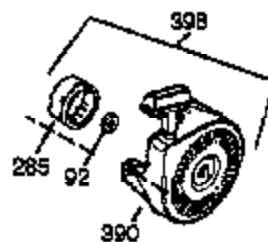

ILLUSTRATION SHOWS TYPICAL PARTS ONLY. ORDER BY PART NUMBER. PARTS NOT LISTED ARE SUPPLIED BY OEM.

VIEW 3 OF 4

Ref #	Part Number	Qty	Description
16	33454	1	Governor Lever
17	29916	1	Governor Lever Clamp
18	650548	1	Screw, 8-32 x 5/16"
28	30322	1	Lock Nut, 8-32
30	35442B	1	Crankshaft
35	29826	1	Screw, 10-32 x 3/4"
36	29918	1	Lock Washer
37	29216	1	Lock Nut, 10-32
38	29642	1	Retaining Ring
69	35262A	1	* Cylinder Cover Gasket
70	35376	1	Cylinder Cover (Incl. 71 75 & 80)
75	35319	1	Oil Seal
86	650833	7	Screw, 1/4-20 x 1-3/16"
87	650832	1	Screw, 1/4-20 x 1-11/16"
89	32589	1	Flywheel Key
92	650880	1	Lock Washer
129	650727	2	Screw, 5/16-18 x 1-3/4"
131A	650713	2	Screw, 5/16-18 x 5/8"
173A	32446	1	Breather Tube Grommet
228A	650851	1	Stud 1/4-20 x 8.1
228A	650852	1	Nut, 1/4-20
229A	650825	1	Nut & Lock Washer, 1/4-20
238A	650163	2	Screw, 10-32 x 7/8"
240A	34699	1	Air Cleaner Bracket
264A	650802	1	Screw, 1/4-20 x 5/8"
277	650729	2	Screw, 5/16-18 x 3-3/16"
285	35287	1	Starter Cup
290	30962	1	Fuel Line
292	26460	2	Fuel Line Clamp
298	650665	2	Screw, 1/4-15 x 3/4"
300	34186A	1	Fuel Tank (Incl. 292 & 301)
301	35355	1	Fuel Cap
308	35540	1	Fill Tube Clip
390	590633	1	Rewind Starter
420	730225	1	SAE 30 4-Cycle Engine Oil (Quart)