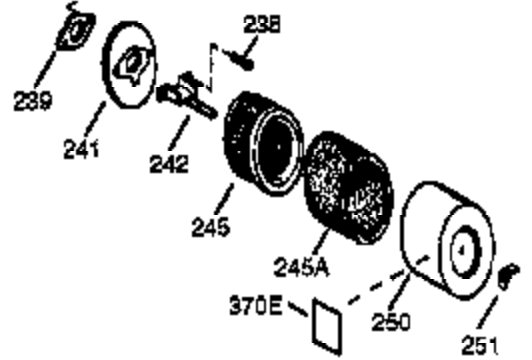

ILLUSTRATION SHOWS TYPICAL PARTS ONLY. ORDER BY PART NUMBER. PARTS NOT LISTED ARE SUPPLIED BY OEM.

VIEW 2 OF 4

Ref #	Part Number	Qty	Description
1	35488	1	Cylinder (Incl. 2 & 20)
2	27652	2	Dowel Pin
72	27642	2	Oil Drain Plug
129	650727	2	Screw, 5/16-18 x 1-3/4"
131A	650713	2	Screw, 5/16-18 x 5/8"
169	27896A	2	* Breather Gasket
170	28423	1	Breather Body
171	28424	1	Breather Element
172	28425	1	Valve Cover
173A	32446	1	Breather Tube Grommet
174	650128	2	Screw, 10-24 x 1/2"
178	29752	2	Nut & Lock Washer, 1/4-28
207	33878	1	Throttle Link
227	35044	1	Air Cleaner Elbow
228A	650851	1	Stud 1/4-20 x 8.1
228A	650852	1	Nut, 1/4-20
229A	650825	1	Nut & Lock Washer, 1/4-20
232	0	2	Pop Rivet
235	30675	1	Air Cleaner Elbow Fitting
238A	650163	2	Screw, 10-32 x 7/8"
239A	34698A	1	* Air Cleaner Gasket
239	27272A	1	* Air Cleaner Gasket
240A	34699	1	Air Cleaner Bracket
241	35045	1	Air Cleaner Bracket
245	34700	1	Air Cleaner Filter
245A	34703	1	Air Cleaner Filter
250	34702	1	Air Cleaner Cover
251	650513	1	Wing Nut, 1/4-20
275	33280A	1	Muffler
276	31588	1	Locking Plate
277	650729	2	Screw, 5/16-18 x 3-3/16"
290	30962	1	Fuel Line
292	26460	2	Fuel Line Clamp
308	35540	1	Fill Tube Clip
370C	35274	1	Instruction Decal
380	632464	1	Carburetor (Incl. 184)
420	730225	1	SAE 30 4-Cycle Engine Oil (Quart)