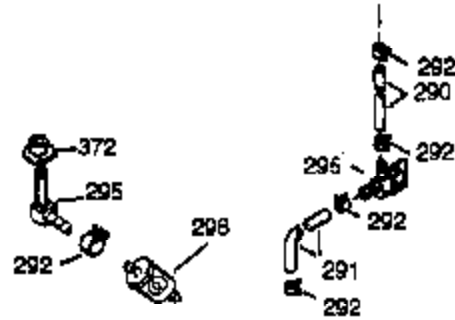

ILLUSTRATION SHOWS TYPICAL PARTS ONLY. ORDER BY PART NUMBER. PARTS NOT LISTED ARE SUPPLIED BY OEM.

VIEW 3 OF 4

Ref #	Part Number	Qty	Description
16	33454	1	Governor Lever
17	29916	1	Governor Lever Clamp
18	650548	1	Screw, 8-32 x 5/16"
28	30322	1	Lock Nut, 8-32
30	35442B	1	Crankshaft
35	29826	1	Screw, 10-32 x 3/4"
36	29918	1	Lock Washer
37	29216	1	Lock Nut, 10-32
38	29642	1	Retaining Ring
69	35262A	1	* Cylinder Cover Gasket
70	35376	1	Cylinder Cover (Incl. 71 75 & 80)
75	35319	1	Oil Seal
86	650833	7	Screw, 1/4-20 x 1-3/16"
87	650832	1	Screw, 1/4-20 x 1-11/16"
89	32589	1	Flywheel Key
92	650880	1	Lock Washer
129	650727	2	Screw, 5/16-18 x 1-3/4"
131A	650713	2	Screw, 5/16-18 x 5/8"
173A	32446	1	Breather Tube Grommet
228A	650851	1	Stud 1/4-20 x 8.1
228A	650852	1	Nut, 1/4-20
229A	650825	1	Nut & Lock Washer, 1/4-20
238A	650163	2	Screw, 10-32 x 7/8"
240A	34699	1	Air Cleaner Bracket
264A	650802	1	Screw, 1/4-20 x 5/8"
277	650729	2	Screw, 5/16-18 x 3-3/16"
285	35287	1	Starter Cup
290	30962	1	Fuel Line
292	26460	2	Fuel Line Clamp
298	650665	2	Screw, 1/4-15 x 3/4"
300	34186A	1	Fuel Tank (Incl. 292 & 301)
301	35355	1	Fuel Cap
308	35540	1	Fill Tube Clip
390	590633	1	Rewind Starter
420	730225	1	SAE 30 4-Cycle Engine Oil (Quart)