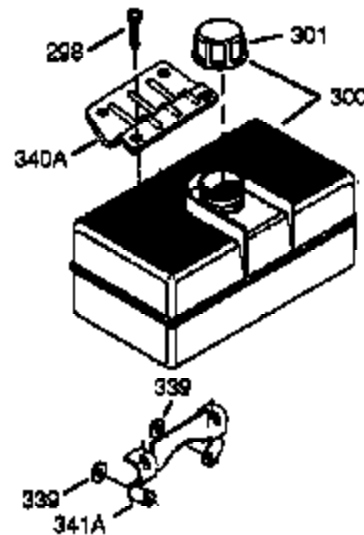

ILLUSTRATION SHOWS TYPICAL PARTS ONLY. ORDER BY PART NUMBER. PARTS NOT LISTED ARE SUPPLIED BY OEM.

VIEW 3 OF 4

Ref #	Part Number	Qty	Description
16	33454	1	Governor Lever
17	29916	1	Governor Lever Clamp
18	650548	1	Screw, 8-32 x 5/16"
28	30322	1	Lock Nut, 8-32
30	35442B	1	Crankshaft
35	29826	1	Screw, 10-32 x 3/4"
36	29918	1	Lock Washer
37	29216	1	Lock Nut, 10-32
38	29642	1	Retaining Ring
69	35262A	1	* Cylinder Cover Gasket
70	35376	1	Cylinder Cover (Incl. 71 75 & 80)
75	35319	1	Oil Seal
86	650833	7	Screw, 1/4-20 x 1-3/16"
87	650832	1	Screw, 1/4-20 x 1-11/16"
89	32589	1	Flywheel Key
92	650880	1	Lock Washer
129	650727	2	Screw, 5/16-18 x 1-3/4"
131A	650713	2	Screw, 5/16-18 x 5/8"
173A	32446	1	Breather Tube Grommet
228A	650851	1	Stud 1/4-20 x 8.1
228A	650852	1	Nut, 1/4-20
229A	650825	1	Nut & Lock Washer, 1/4-20
238A	650163	2	Screw, 10-32 x 7/8"
240A	34699	1	Air Cleaner Bracket
264A	650802	1	Screw, 1/4-20 x 5/8"
277	650729	2	Screw, 5/16-18 x 3-3/16"
285	35287	1	Starter Cup
290	30962	1	Fuel Line
292	26460	2	Fuel Line Clamp
298	650665	2	Screw, 1/4-15 x 3/4"
300	34186A	1	Fuel Tank (Incl. 292 & 301)
301	35355	1	Fuel Cap
308	35540	1	Fill Tube Clip
390	590633	1	Rewind Starter
420	730225	1	SAE 30 4-Cycle Engine Oil (Quart)