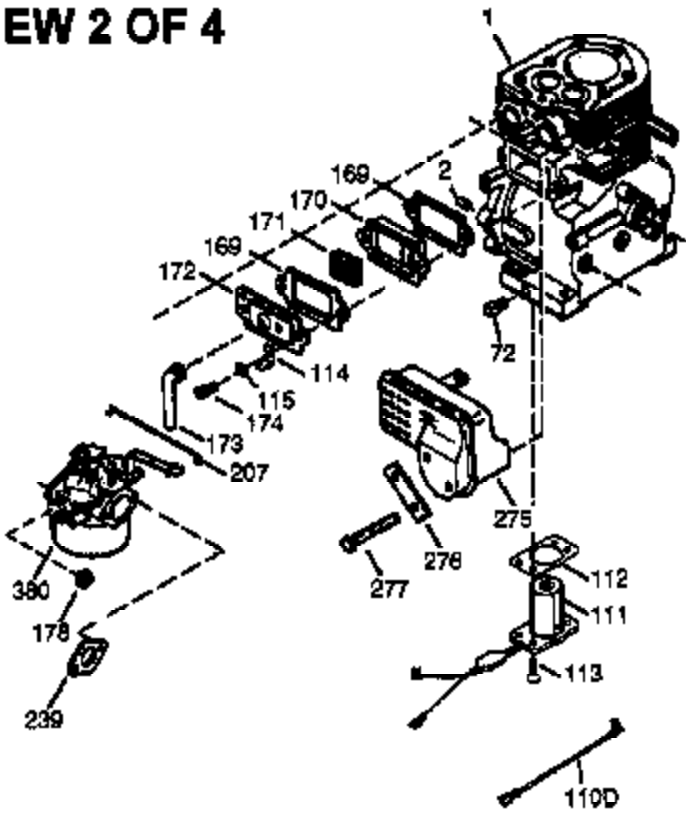

ILLUSTRATION SHOWS TYPICAL PARTS ONLY. ORDER BY PART NUMBER. PARTS NOT LISTED ARE SUPPLIED BY OEM.

VIEW 2 OF 4

Ref #	Part Number	Qty	Description
1	35488	1	Cylinder (Incl. 2 & 20)
2	27652	2	Dowel Pin
72	27642	2	Oil Drain Plug
129	650727	2	Screw, 5/16-18 x 1-3/4"
131A	650713	2	Screw, 5/16-18 x 5/8"
169	27896A	2	* Breather Gasket
170	28423	1	Breather Body
171	28424	1	Breather Element
172	28425	1	Valve Cover
173A	32446	1	Breather Tube Grommet
174	650128	2	Screw, 10-24 x 1/2"
178	29752	2	Nut & Lock Washer, 1/4-28
207	33878	1	Throttle Link
227	35044	1	Air Cleaner Elbow
228A	650851	1	Stud 1/4-20 x 8.1
228A	650852	1	Nut, 1/4-20
229A	650825	1	Nut & Lock Washer, 1/4-20
232	0	2	Pop Rivet
235	30675	1	Air Cleaner Elbow Fitting
238A	650163	2	Screw, 10-32 x 7/8"
239A	34698A	1	* Air Cleaner Gasket
239	27272A	1	* Air Cleaner Gasket
240A	34699	1	Air Cleaner Bracket
241	35045	1	Air Cleaner Bracket
245	34700	1	Air Cleaner Filter
245A	34703	1	Air Cleaner Filter
250	34702	1	Air Cleaner Cover
251	650513	1	Wing Nut, 1/4-20
275	33280A	1	Muffler
276	31588	1	Locking Plate
277	650729	2	Screw, 5/16-18 x 3-3/16"
290	30962	1	Fuel Line
292	26460	2	Fuel Line Clamp
308	35540	1	Fill Tube Clip
370C	35274	1	Instruction Decal
380	632464	1	Carburetor (Incl. 184)
420	730225	1	SAE 30 4-Cycle Engine Oil (Quart)