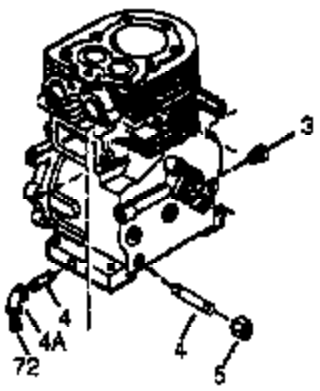

ILLUSTRATION SHOWS TYPICAL PARTS ONLY. ORDER BY PART NUMBER. PARTS NOT LISTED ARE SUPPLIED BY OEM.

VIEW 2 OF 4

Ref #	Part Number	Qty	Description
1	35488	1	Cylinder (Incl. 2 & 20)
2	27652	2	Dowel Pin
72	27642	2	Oil Drain Plug
129	650727	2	Screw, 5/16-18 x 1-3/4"
131A	650713	2	Screw, 5/16-18 x 5/8"
169	27896A	2	* Breather Gasket
170	28423	1	Breather Body
171	28424	1	Breather Element
172	28425	1	Valve Cover
173A	32446	1	Breather Tube Grommet
174	650128	2	Screw, 10-24 x 1/2"
178	29752	2	Nut & Lock Washer, 1/4-28
207	33878	1	Throttle Link
227	35044	1	Air Cleaner Elbow
228A	650851	1	Stud 1/4-20 x 8.1
228A	650852	1	Nut, 1/4-20
229A	650825	1	Nut & Lock Washer, 1/4-20
232	0	2	Pop Rivet
235	30675	1	Air Cleaner Elbow Fitting
238A	650163	2	Screw, 10-32 x 7/8"
239A	34698A	1	* Air Cleaner Gasket
239	27272A	1	* Air Cleaner Gasket
240A	34699	1	Air Cleaner Bracket
241	35045	1	Air Cleaner Bracket
245	34700	1	Air Cleaner Filter
245A	34703	1	Air Cleaner Filter
250	34702	1	Air Cleaner Cover
251	650513	1	Wing Nut, 1/4-20
275	33280A	1	Muffler
276	31588	1	Locking Plate
277	650729	2	Screw, 5/16-18 x 3-3/16"
290	30962	1	Fuel Line
292	26460	2	Fuel Line Clamp
308	35540	1	Fill Tube Clip
370C	35274	1	Instruction Decal
380	632464	1	Carburetor (Incl. 184)
420	730225	1	SAE 30 4-Cycle Engine Oil (Quart)