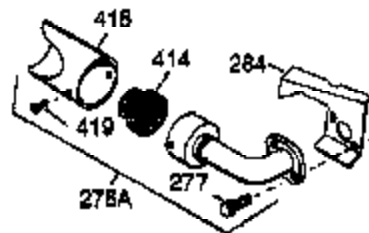

ILLUSTRATION SHOWS TYPICAL PARTS ONLY. ORDER BY PART NUMBER. PARTS NOT LISTED ARE SUPPLIED BY OEM.

VIEW 3 OF 4

Ref #	Part Number	Qty	Description
16	33454	1	Governor Lever
17	29916	1	Governor Lever Clamp
18	650548	1	Screw, 8-32 x 5/16"
28	30322	1	Lock Nut, 8-32
30	35442B	1	Crankshaft
35	29826	1	Screw, 10-32 x 3/4"
36	29918	1	Lock Washer
37	29216	1	Lock Nut, 10-32
38	29642	1	Retaining Ring
69	35262A	1	* Cylinder Cover Gasket
70	35376	1	Cylinder Cover (Incl. 71 75 & 80)
75	35319	1	Oil Seal
86	650833	7	Screw, 1/4-20 x 1-3/16"
87	650832	1	Screw, 1/4-20 x 1-11/16"
89	32589	1	Flywheel Key
92	650880	1	Lock Washer
129	650727	2	Screw, 5/16-18 x 1-3/4"
131A	650713	2	Screw, 5/16-18 x 5/8"
173A	32446	1	Breather Tube Grommet
228A	650851	1	Stud 1/4-20 x 8.1
228A	650852	1	Nut, 1/4-20
229A	650825	1	Nut & Lock Washer, 1/4-20
238A	650163	2	Screw, 10-32 x 7/8"
240A	34699	1	Air Cleaner Bracket
264A	650802	1	Screw, 1/4-20 x 5/8"
277	650729	2	Screw, 5/16-18 x 3-3/16"
285	35287	1	Starter Cup
290	30962	1	Fuel Line
292	26460	2	Fuel Line Clamp
298	650665	2	Screw, 1/4-15 x 3/4"
300	34186A	1	Fuel Tank (Incl. 292 & 301)
301	35355	1	Fuel Cap
308	35540	1	Fill Tube Clip
390	590633	1	Rewind Starter
420	730225	1	SAE 30 4-Cycle Engine Oil (Quart)