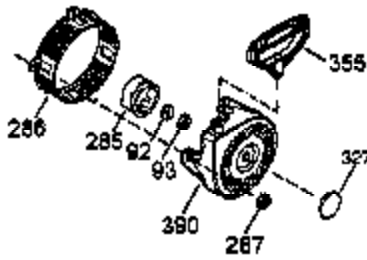

Ref #	Part Number	Qty	Description
5	30969	1	Extension Cap
92	650880	1	Lock Washer
93	650881	1	Flywheel Nut
110A	37047	1	Ground Wire
285	35985B	1	Starter Cup
287	29752	4	Nut & Lock Washer, 1/4-28
314	650873	1	Screw, 1/4-20 x 3/4"
321	611161	1	Diode
322	611142	1	Connector Body
323	611118	2	Terminal
355	590574	1	Starter Handle
370R	37119	1	Warning Decal
370D	36534	1	Caution Decal
390	590749	1	Rewind Starter (NOTE: This engine could have been built with 590733 starter.)