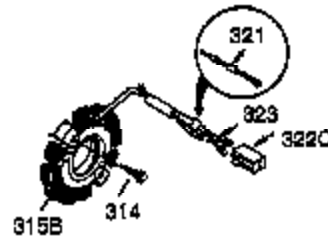

Ref #	Part Number	Qty	Description
307	35499	1	"O" Ring
308	35540	1	Fill Tube Clip
310	36205	1	Dipstick
314	650873	1	Screw, 1/4-20 x 3/4"
315	611111	1	Alternator Coil (18 Watt) (Incl. 322 & 323)
323	611118	1	Terminal
325	29443	1	Wire Clip
328	35593	2	Ignition Keys
329	610973	1	Terminal
335	36547	1	Carburetor Cover
336	650765	1	Screw, 10-32 x 1/2"
338	28942	2	Screw, 10-32 x 3/8"
340	34154	1	Fuel Tank Bracket
341	34155	1	Fuel Tank Bracket
342	650561	1	Screw, 1/4-20 x 19/32"
343	35079A	1	Key Switch Bracket (Incl. 343A)
343A	651060	1	Screw, 10-32 x 23/64"
350	570682A	1	Primer Ass'y.
351	32180C	1	Primer Line
355	590574	1	Starter Handle
364	37659	1	Carburetor Cover Bracket
365	650767	2	Screw, 8-32 x 27/64"
370I	35878	1	Warning Decal
370H	35077	1	Choke Decal
370C	36501	1	Primer Decal
380	640052	1	Carburetor (Incl. 184)
390	590749	1	Rewind Starter (Note: This engine could have been built with 590733 starter.)
400	36450C	1	* Gasket Set (Incl. items marked PK in notes)
900	0		Rep. Engine None.
900	756325C	1	Rep. Short Block, order from 71-999