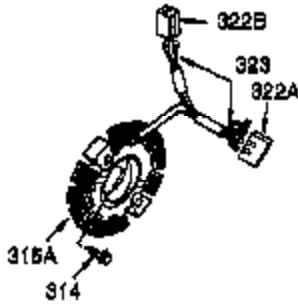

Ref #	Part Number	Qty	Description
307	35499	1	"O" Ring
308	35540	1	Fill Tube Clip
310	36205	1	Dipstick
314	650873	1	Screw, 1/4-20 x 3/4"
315	611111	1	Alternator Coil (18 Watt) (Incl. 322 & 323)
323	611118	1	Terminal
325	29443	1	Wire Clip
328	35593	2	Ignition Keys
329	610973	1	Terminal
335	36547	1	Carburetor Cover
336	650765	1	Screw, 10-32 x 1/2"
338	28942	2	Screw, 10-32 x 3/8"
340	34154	1	Fuel Tank Bracket
341	34155	1	Fuel Tank Bracket
342	650561	1	Screw, 1/4-20 x 19/32"
343	35079A	1	Key Switch Bracket (Incl. 343A)
343A	651060	1	Screw, 10-32 x 23/64"
350	570682A	1	Primer Ass'y.
351	32180C	1	Primer Line
355	590574	1	Starter Handle
364	37659	1	Carburetor Cover Bracket
365	650767	2	Screw, 8-32 x 27/64"
370I	35878	1	Warning Decal
370H	35077	1	Choke Decal
370C	36501	1	Primer Decal
380	640052	1	Carburetor (Incl. 184)
390	590749	1	Rewind Starter (Note: This engine could have been built with 590733 starter.)
400	36450C	1	* Gasket Set (Incl. items marked PK in notes)
900	0		Rep. Engine None.
900	756325C	1	Rep. Short Block, order from 71-999