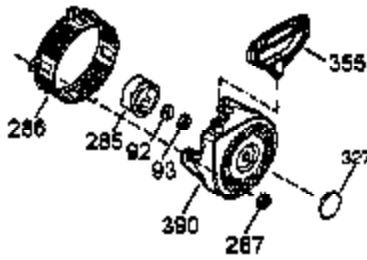

Ref #	Part Number	Qty	Description
307	35499	1	"O" Ring
308	35540	1	Fill Tube Clip
310	36205	1	Dipstick
314	650873	1	Screw, 1/4-20 x 3/4"
315	611111	1	Alternator Coil (18 Watt) (Incl. 323)
323	611118	1	Terminal
325	29443	1	Wire Clip
328	35593	2	Key Switch (Craftsman)
329	610973	1	Terminal
335	35057A	1	Carburetor Cover
336	650765	1	Screw, 10-32 x 1/2"
338	28942	2	Screw, 10-32 x 3/8"
340	34154	1	Fuel Tank Bracket
341	34155	1	Fuel Tank Bracket
342	650561	1	Screw, 1/4-20 x 5/8"
343	35079	1	Key Switch Bracket
343A	651060	1	Screw, 10-32 x 23/64"
350	570682A	1	Primer Ass'y.
351	32180C	1	Primer Line
355	590574	1	Starter Handle (Mitten Grip)
364	33377	1	Carburetor Cover Bracket
365	650767	2	Screw, 8-32 x 27/64"
370H	35077	1	Choke Decal
370C	36501	1	Primer Decal
370I	35878	1	Warning Decal
380	640052	1	Carburetor (Incl. 184)
390	590749	1	Rewind Starter (NOTE: This engine could have been built with 590733 starter.)
400	36450A	1	* Gasket Set (Incl. items marked PK in notes) Incl. part #'s 27272A (1), 27896A (2), 27915A (1), 29673 (1), 33263 (1), 33629 (1), 34698A (1), 35262A (1), 36448 (1)
900	0		Replacement Engine None.
900	0	1	Rep. Short Block, 756325B, order from 71-999.