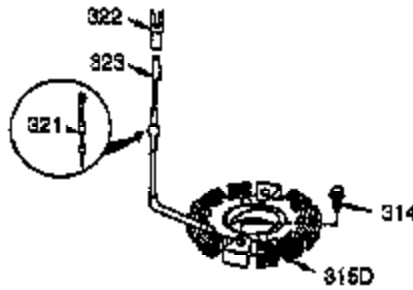

Ref #	Part Number	Qty	Description
307	35499	1	"O" Ring
308	35540	1	Fill Tube Clip
310	36205	1	Dipstick
314	650873	1	Screw, 1/4-20 x 3/4"
315	611111	1	Alternator Coil (18 Watt) (Incl. 323)
323	611118	1	Terminal
325	29443	1	Wire Clip
328	35593	2	Key Switch (Craftsman)
329	610973	1	Terminal
335	35057A	1	Carburetor Cover
336	650765	1	Screw, 10-32 x 1/2"
338	28942	2	Screw, 10-32 x 3/8"
340	34154	1	Fuel Tank Bracket
341	34155	1	Fuel Tank Bracket
342	650561	1	Screw, 1/4-20 x 5/8"
343	35079	1	Key Switch Bracket
343A	651060	1	Screw, 10-32 x 23/64"
350	570682A	1	Primer Ass'y.
351	32180C	1	Primer Line
355	590574	1	Starter Handle (Mitten Grip)
364	33377	1	Carburetor Cover Bracket
365	650767	2	Screw, 8-32 x 27/64"
370H	35077	1	Choke Decal
370C	36501	1	Primer Decal
370I	35878	1	Warning Decal
380	640052	1	Carburetor (Incl. 184)
390	590749	1	Rewind Starter (NOTE: This engine could have been built with 590733 starter.)
400	36450A	1	* Gasket Set (Incl. items marked PK in notes) Incl. part #'s 27272A (1), 27896A (2), 27915A (1), 29673 (1), 33263 (1), 33629 (1), 34698A (1), 35262A (1), 36448 (1)
900	0		Replacement Engine None.
900	0	1	Rep. Short Block, 756325B, order from 71-999.