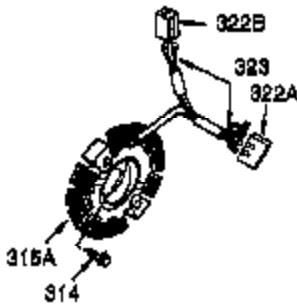

Ref #	Part Number	Qty	Description
307	35499	1	"O" Ring
308	35540	1	Fill Tube Clip
310	36205	1	Dipstick
314	650873	1	Screw, 1/4-20 x 3/4"
315	611111	1	Alternator Coil (18 Watt) (Incl. 323)
323	611118	1	Terminal
325	29443	1	Wire Clip
328	35593	2	Key Switch (Craftsman)
329	610973	1	Terminal
335	35057A	1	Carburetor Cover
336	650765	1	Screw, 10-32 x 1/2"
338	28942	2	Screw, 10-32 x 3/8"
340	34154	1	Fuel Tank Bracket
341	34155	1	Fuel Tank Bracket
342	650561	1	Screw, 1/4-20 x 5/8"
343	35079	1	Key Switch Bracket
343A	651060	1	Screw, 10-32 x 23/64"
350	570682A	1	Primer Ass'y.
351	32180C	1	Primer Line
355	590574	1	Starter Handle (Mitten Grip)
364	33377	1	Carburetor Cover Bracket
365	650767	2	Screw, 8-32 x 27/64"
370H	35077	1	Choke Decal
370C	36501	1	Primer Decal
370I	35878	1	Warning Decal
380	640052	1	Carburetor (Incl. 184)
390	590749	1	Rewind Starter (NOTE: This engine could have been built with 590733 starter.)
400	36450A	1	* Gasket Set (Incl. items marked PK in notes) Incl. part #'s 27272A (1), 27896A (2), 27915A (1), 29673 (1), 33263 (1), 33629 (1), 34698A (1), 35262A (1), 36448 (1)
900	0		Replacement Engine None.
900	0	1	Rep. Short Block, 756325B, order from 71-999.