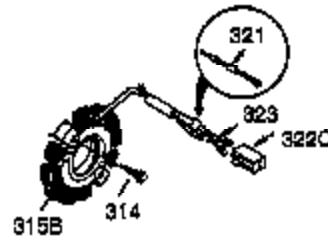

Ref #	Part Number	Qty	Description
72A	28534	1	Oil Drain Plug
72B	28582	1	Oil Drain Plug
92	650880	1	Lock Washer
93	650881	1	Flywheel Nut
110A	37047	1	Ground Wire
285	35985B	1	Starter Cup
287	29752	4	Nut & Lock Washer, 1/4-28
355	590574	1	Starter Handle
370R	37119	1	Warning Decal
390	590749	1	Rewind Starter (NOTE: This engine could have been built with 590733 starter.)
396	33329E	1	Electric Starter Motor (Optional)