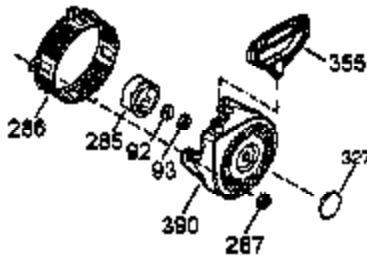

Ref #	Part Number	Qty	Description
5	30969	1	Extension Cap
92	650880	1	Belleville Washer
93	650881	1	Flywheel Nut
110A	37047	1	Ground Wire
285	35985B	1	Starter Cup
287	29752	4	Nut & Lock Washer, 1/4-28
314	650873	1	Screw, 1/4-20 x 3/4"
322	611117	1	Connector Body
323	611118	1	Terminal
355	590574	1	Starter Handle (Mitten Grip)
370R	37119	1	Warning Decal
390	590749	1	Rewind Starter
396	33329D	1	Electric Starter Motor (Optional)