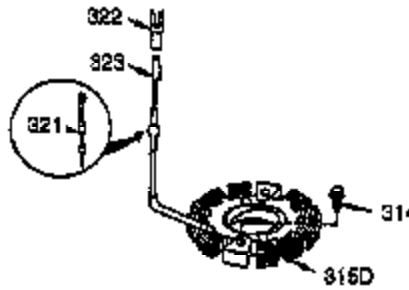

Ref #	Part Number	Qty	Description
5	30969	1	Extension Cap
92	650880	1	Belleville Washer
93	650881	1	Flywheel Nut
110A	37047	1	Ground Wire
285	35985B	1	Starter Cup
287	29752	4	Nut & Lock Washer, 1/4-28
314	650873	1	Screw, 1/4-20 x 3/4"
322	611117	1	Connector Body
323	611118	1	Terminal
355	590574	1	Starter Handle (Mitten Grip)
370R	37119	1	Warning Decal
390	590749	1	Rewind Starter
396	33329D	1	Electric Starter Motor (Optional)