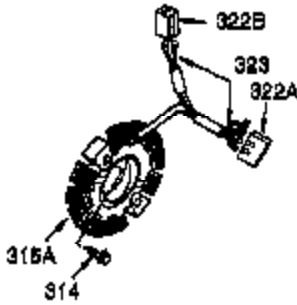

Ref #	Part Number	Qty	Description
5	30969	1	Extension Cap
92	650880	1	Belleville Washer
93	650881	1	Flywheel Nut
110A	37047	1	Ground Wire
285	35985B	1	Starter Cup
287	29752	4	Nut & Lock Washer, 1/4-28
314	650873	1	Screw, 1/4-20 x 3/4"
322	611117	1	Connector Body
323	611118	1	Terminal
355	590574	1	Starter Handle (Mitten Grip)
370R	37119	1	Warning Decal
390	590749	1	Rewind Starter
396	33329D	1	Electric Starter Motor (Optional)