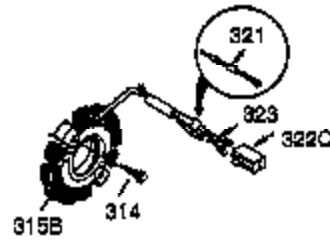

Ref #	Part Number	Qty	Description
5	30969	1	Extension Cap
92	650880	1	Belleville Washer
93	650881	1	Flywheel Nut
110A	37047	1	Ground Wire
285	35985B	1	Starter Cup
287	29752	4	Nut & Lock Washer, 1/4-28
314	650873	1	Screw, 1/4-20 x 3/4"
322	611117	1	Connector Body
323	611118	1	Terminal
355	590574	1	Starter Handle (Mitten Grip)
370R	37119	1	Warning Decal
390	590749	1	Rewind Starter
396	33329D	1	Electric Starter Motor (Optional)