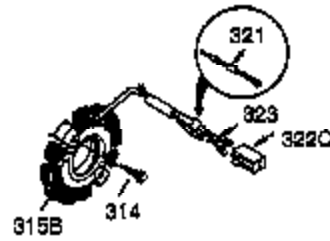

Ref #	Part Number	Qty	Description
5	30969	1	Extension Cap
62	650760	1	Screw, 8-32 x 3/8"
63	28545	1	Grommet
92	650880	1	Belleville Washer
93	650881	1	Flywheel Nut
110A	35305	1	Ground Wire
129	650727	2	Screw, 5/16-18 x 1-3/4"
131A	650713	2	Screw, 5/16-18 x 5/8"
285	35985B	1	Starter Cup
287	29752	4	Nut & Lock Washer, 1/4-28
314	650873	1	Screw, 1/4-20 x 3/4"
323	611118	1	Terminal
327	35392	1	Starter Plug
355	590574	1	Starter Handle
370E	36534	1	Instruction Decal
390	590733	1	Rewind Starter
396	33329D	1	Electric Starter Motor (Optional)
900	0		Replacement Engine, None
900	0	1	Replacement SB 756325, order from 71- 999