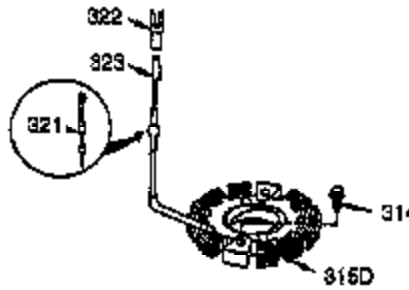

Ref #	Part Number	Qty	Description
5	30969	1	Extension Cap
62	650760	1	Screw, 8-32 x 3/8"
63	28545	1	Grommet
92	650880	1	Belleville Washer
93	650881	1	Flywheel Nut
110A	35305	1	Ground Wire
129	650727	2	Screw, 5/16-18 x 1-3/4"
131A	650713	2	Screw, 5/16-18 x 5/8"
285	35985B	1	Starter Cup
287	29752	4	Nut & Lock Washer, 1/4-28
314	650873	1	Screw, 1/4-20 x 3/4"
323	611118	1	Terminal
327	35392	1	Starter Plug
355	590574	1	Starter Handle
370E	36534	1	Instruction Decal
390	590733	1	Rewind Starter
396	33329D	1	Electric Starter Motor (Optional)
900	0		Replacement Engine, None
900	0	1	Replacement SB 756325, order from 71- 999