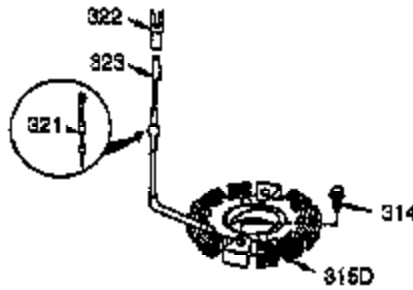

Ref #	Part Number	Qty	Description
5	30969	1	Extension Cap
62	650760	1	Screw, 8-32 x 3/8"
63	28545	1	Grommet
92	650880	1	Belleville Washer
93	650881	1	Flywheel Nut
129	650727	2	Screw, 5/16-18 x 1-3/4"
131A	650713	2	Screw, 5/16-18 x 5/8"
285	35985B	1	Starter Cup
287	29752	4	Nut & Lock Washer, 1/4-28
314	650873	1	Screw, 1/4-20 x 3/4"
323	611118	1	Terminal
327	35392	1	Starter Plug
355	590574	1	Starter Handle
370D	35703	1	Control Decal
390	590733	1	Rewind Starter
396	33329D	1	Electric Starter Motor (Optional)