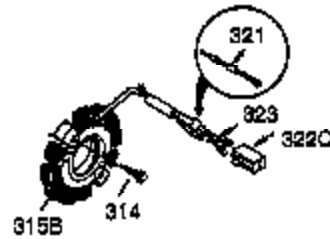

Ref #	Part Number	Qty	Description
5	30969	1	Extension Cap
62	650760	1	Screw, 8-32 x 3/8"
63	28545	1	Grommet
92	650880	1	Belleville Washer
93	650881	1	Flywheel Nut
129	650727	2	Screw, 5/16-18 x 1-3/4"
131A	650713	2	Screw, 5/16-18 x 5/8"
285	35985B	1	Starter Cup
287	29752	4	Nut & Lock Washer, 1/4-28
314	650873	1	Screw, 1/4-20 x 3/4"
323	611118	1	Terminal
327	35392	1	Starter Plug
355	590574	1	Starter Handle
370D	35703	1	Control Decal
390	590733	1	Rewind Starter
396	33329D	1	Electric Starter Motor (Optional)