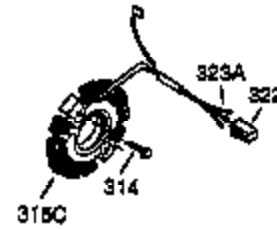

Ref #	Part Number	Qty	Description
5	30969	1	Extension Cap
62	650760	1	Screw, 8-32 x 3/8"
63	28545	1	Grommet
92	650880	1	Belleville Washer
93	650881	1	Flywheel Nut
129	650727	2	Screw, 5/16-18 x 1-3/4"
131A	650713	2	Screw, 5/16-18 x 5/8"
285	35985B	1	Starter Cup
287	29752	4	Nut & Lock Washer, 1/4-28
314	650873	2	Screw, 1/4-20 x 3/4"
321	611161	1	Diode
322	611142	1	Connector Body
323	611118	1	Terminal
327	35392	1	Starter Plug
355	590574	1	Starter Handle
361	650990	4	Screw, Torx T-30, 1/4-20 x 15/32"
370D	35703	1	Control Decal
390	590733	1	Rewind Starter