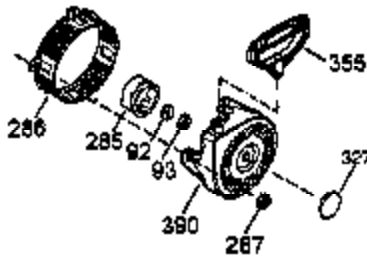

Ref #	Part Number	Qty	Description
5	30969	1	Extension Cap
62	650760	1	Screw, 8-32 x 3/8"
63	28545	1	Grommet
92	650880	1	Belleville Washer
93	650881	1	Flywheel Nut
129	650727	2	Screw, 5/16-18 x 1-3/4"
131A	650713	2	Screw, 5/16-18 x 5/8"
285	35985B	1	Starter Cup
287	29752	4	Nut & Lock Washer, 1/4-28
314	650873	2	Screw, 1/4-20 x 3/4"
321	611161	1	Diode
322	611142	1	Connector Body
323	611118	1	Terminal
327	35392	1	Starter Plug
355	590574	1	Starter Handle
361	650990	4	Screw, Torx T-30, 1/4-20 x 15/32"
370D	35703	1	Control Decal
390	590733	1	Rewind Starter