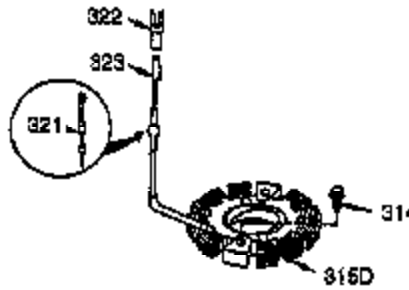

Ref #	Part Number	Qty	Description
5	30969	1	Extension Cap
62	650760	1	Screw, 8-32 x 3/8"
63	28545	1	Grommet
92	650880	1	Belleville Washer
93	650881	1	Flywheel Nut
129	650727	2	Screw, 5/16-18 x 1-3/4"
131A	650713	2	Screw, 5/16-18 x 5/8"
285	35985B	1	Starter Cup
287	29752	4	Nut & Lock Washer, 1/4-28
314	650873	2	Screw, 1/4-20 x 3/4"
321	611161	1	Diode
322	611142	1	Connector Body
323	611118	1	Terminal
327	35392	1	Starter Plug
355	590574	1	Starter Handle
361	650990	4	Screw, Torx T-30, 1/4-20 x 15/32"
370D	35703	1	Control Decal
390	590733	1	Rewind Starter