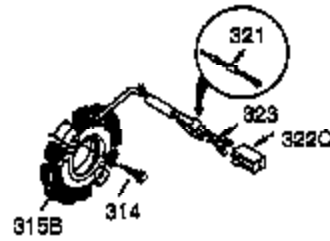

Ref #	Part Number	Qty	Description
5	30969	1	Extension Cap
62	650760	1	Screw, 8-32 x 3/8"
63	28545	1	Grommet
92	650880	1	Belleville Washer
93	650881	1	Flywheel Nut
129	650727	2	Screw, 5/16-18 x 1-3/4"
131A	650713	2	Screw, 5/16-18 x 5/8"
285	35985B	1	Starter Cup
287	29752	4	Nut & Lock Washer, 1/4-28
314	650873	2	Screw, 1/4-20 x 3/4"
321	611161	1	Diode
322	611142	1	Connector Body
323	611118	1	Terminal
327	35392	1	Starter Plug
355	590574	1	Starter Handle
361	650990	4	Screw, Torx T-30, 1/4-20 x 15/32"
370D	35703	1	Control Decal
390	590733	1	Rewind Starter