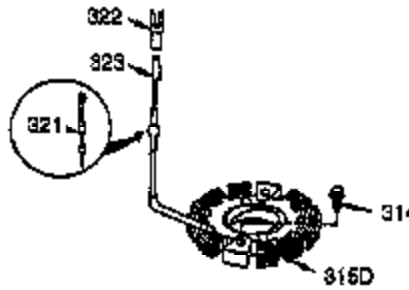

Ref #	Part Number	Qty	Description
5	30969	1	Extension Cap
62	650760	1	Screw, 8-32 x 3/8"
63	28545	1	Grommet
92	650880	1	Belleville Washer
93	650881	1	Flywheel Nut
129	650727	2	Screw, 5/16-18 x 1-3/4"
131A	650713	2	Screw, 5/16-18 x 5/8"
285	35985B	1	Starter Cup
287	29752	4	Nut & Lock Washer, 1/4-28
314	650873	1	Screw, 1/4-20 x 3/4"
323	611118	1	Terminal
327	35392	1	Starter Plug
355	590574	1	Starter Handle
370D	35703	1	Control Decal
390	590733	1	Rewind Starter
396	33329D	1	Electric Starter Motor (Optional)