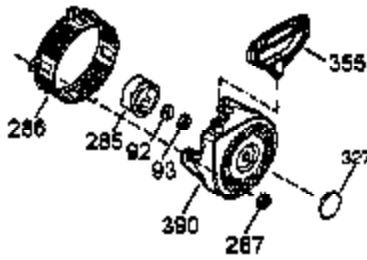

Ref #	Part Number	Qty	Description
5	30969	1	Extension Cap
62	650760	1	Screw, 8-32 x 3/8"
63	28545	1	Grommet
92	650880	1	Belleville Washer
93	650881	1	Flywheel Nut
129	650727	2	Screw, 5/16-18 x 1-3/4"
131A	650713	2	Screw, 5/16-18 x 5/8"
285	35985B	1	Starter Cup
287	29752	4	Nut & Lock Washer, 1/4-28
314	650873	1	Screw, 1/4-20 x 3/4"
323	611118	1	Terminal
327	35392	1	Starter Plug
355	590574	1	Starter Handle
370D	35703	1	Control Decal
390	590733	1	Rewind Starter
396	33329D	1	Electric Starter Motor (Optional)