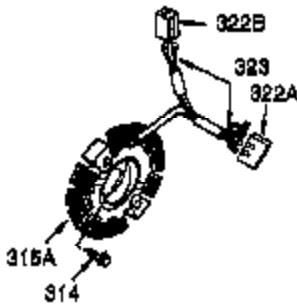

Ref #	Part Number	Qty	Description
5	30969	1	Extension Cap
62	650760	1	Screw, 8-32 x 3/8"
63	28545	1	Grommet
92	650880	1	Belleville Washer
93	650881	1	Flywheel Nut
129	650727	2	Screw, 5/16-18 x 1-3/4"
131A	650713	2	Screw, 5/16-18 x 5/8"
285	35985B	1	Starter Cup
287	29752	4	Nut & Lock Washer, 1/4-28
314	650873	1	Screw, 1/4-20 x 3/4"
323	611118	1	Terminal
327	35392	1	Starter Plug
355	590574	1	Starter Handle
370D	35703	1	Control Decal
390	590733	1	Rewind Starter
396	33329D	1	Electric Starter Motor (Optional)