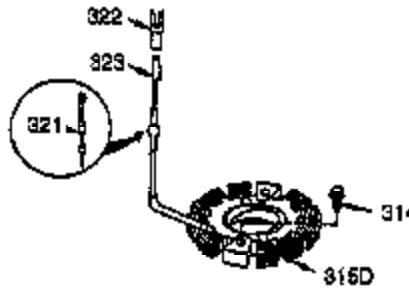

Ref #	Part Number	Qty	Description
5	30969	1	Extension Cap
62	650760	1	Screw, 8-32 x 3/8"
63	28545	1	Grommet
92	650880	1	Belleville Washer
93	650881	1	Flywheel Nut
110A	35305	1	Ground Wire
129	650727	2	Screw, 5/16-18 x 1-3/4"
131A	650713	2	Screw, 5/16-18 x 5/8"
285	35985B	1	Starter Cup
287	29752	4	Nut & Lock Washer, 1/4-28
314	650873	1	Screw, 1/4-20 x 3/4"
323	611118	1	Terminal
355	590574	1	Starter Handle
370D	36534	1	Lubrication Decal
390	590733	1	Rewind Starter