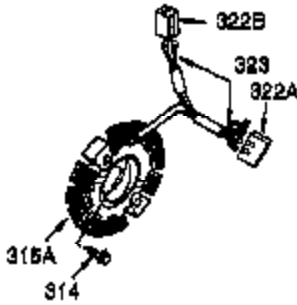

Ref #	Part Number	Qty	Description
5	30969	1	Extension Cap
62	650760	1	Screw, 8-32 x 3/8"
63	28545	1	Grommet
92	650880	1	Belleville Washer
93	650881	1	Flywheel Nut
110A	35305	1	Ground Wire
129	650727	2	Screw, 5/16-18 x 1-3/4"
131A	650713	2	Screw, 5/16-18 x 5/8"
285	35985B	1	Starter Cup
287	29752	4	Nut & Lock Washer, 1/4-28
314	650873	1	Screw, 1/4-20 x 3/4"
323	611118	1	Terminal
355	590574	1	Starter Handle
370D	36534	1	Lubrication Decal
390	590733	1	Rewind Starter