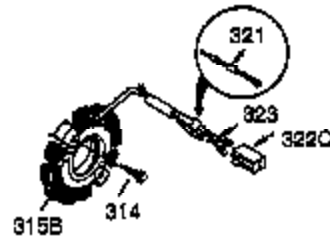

Ref #	Part Number	Qty	Description
5	30969	1	Extension Cap
62	650760	1	Screw, 8-32 x 3/8"
63	28545	1	Grommet
92	650880	1	Belleville Washer
93	650881	1	Flywheel Nut
110A	35305	1	Ground Wire
129	650727	2	Screw, 5/16-18 x 1-3/4"
131A	650713	2	Screw, 5/16-18 x 5/8"
285	35985B	1	Starter Cup
287	29752	4	Nut & Lock Washer, 1/4-28
314	650873	1	Screw, 1/4-20 x 3/4"
323	611118	1	Terminal
355	590574	1	Starter Handle
370D	36534	1	Lubrication Decal
390	590733	1	Rewind Starter