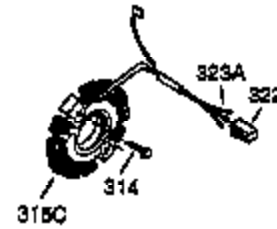

Ref #	Part Number	Qty	Description
5	30969	1	Extension Cap
62	650760	1	Screw, 8-32 x 3/8"
63	28545	1	Grommet
92	650880	1	Belleville Washer
93	650881	1	Flywheel Nut
110A	35305	1	Ground Wire
129	650727	2	Screw, 5/16-18 x 1-3/4"
131A	650713	2	Screw, 5/16-18 x 5/8"
285	35985B	1	Starter Cup
287	29752	4	Nut & Lock Washer, 1/4-28
314	650873	1	Screw, 1/4-20 x 3/4"
323	611118	1	Terminal
355	590574	1	Starter Handle
370D	36534	1	Lubrication Decal
390	590733	1	Rewind Starter